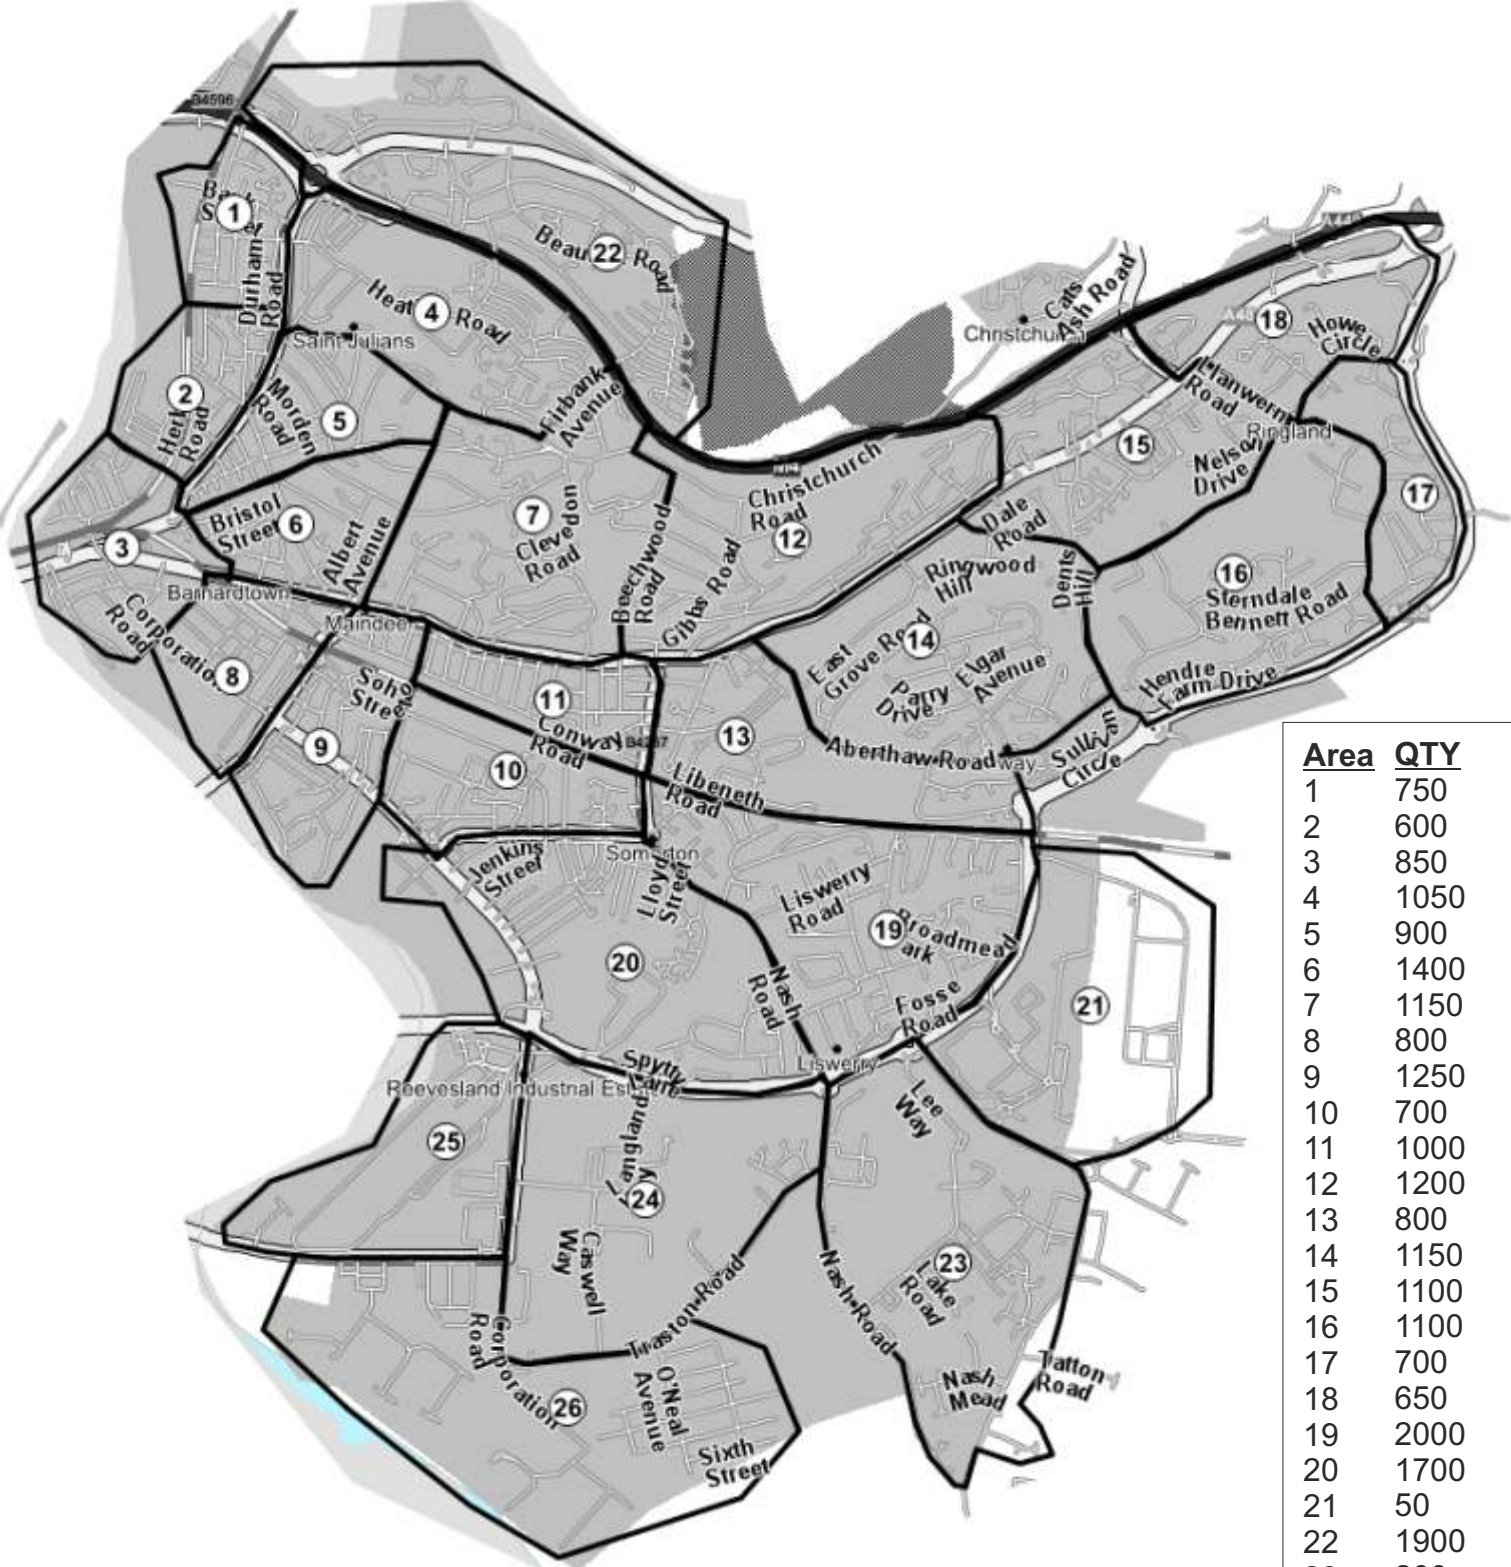

# NP19

Inc: NEWPORT

Area	QTY
1	750
2	600
3	850
4	1050
5	900
6	1400
7	1150
8	800
9	1250
10	700
11	1000
12	1200
13	800
14	1150
15	1100
16	1100
17	700
18	650
19	2000
20	1700
21	50
22	1900
23	200
24	150
25	150
26	100
<b>Total</b>	<b>23,400</b>

DOR-2-DOR™ DOR-DROPZ™ POST-PEOPLE™ are trademarks.  
 DOR-2-DOR™ is a franchise all offices are owned and operated independently under licence.