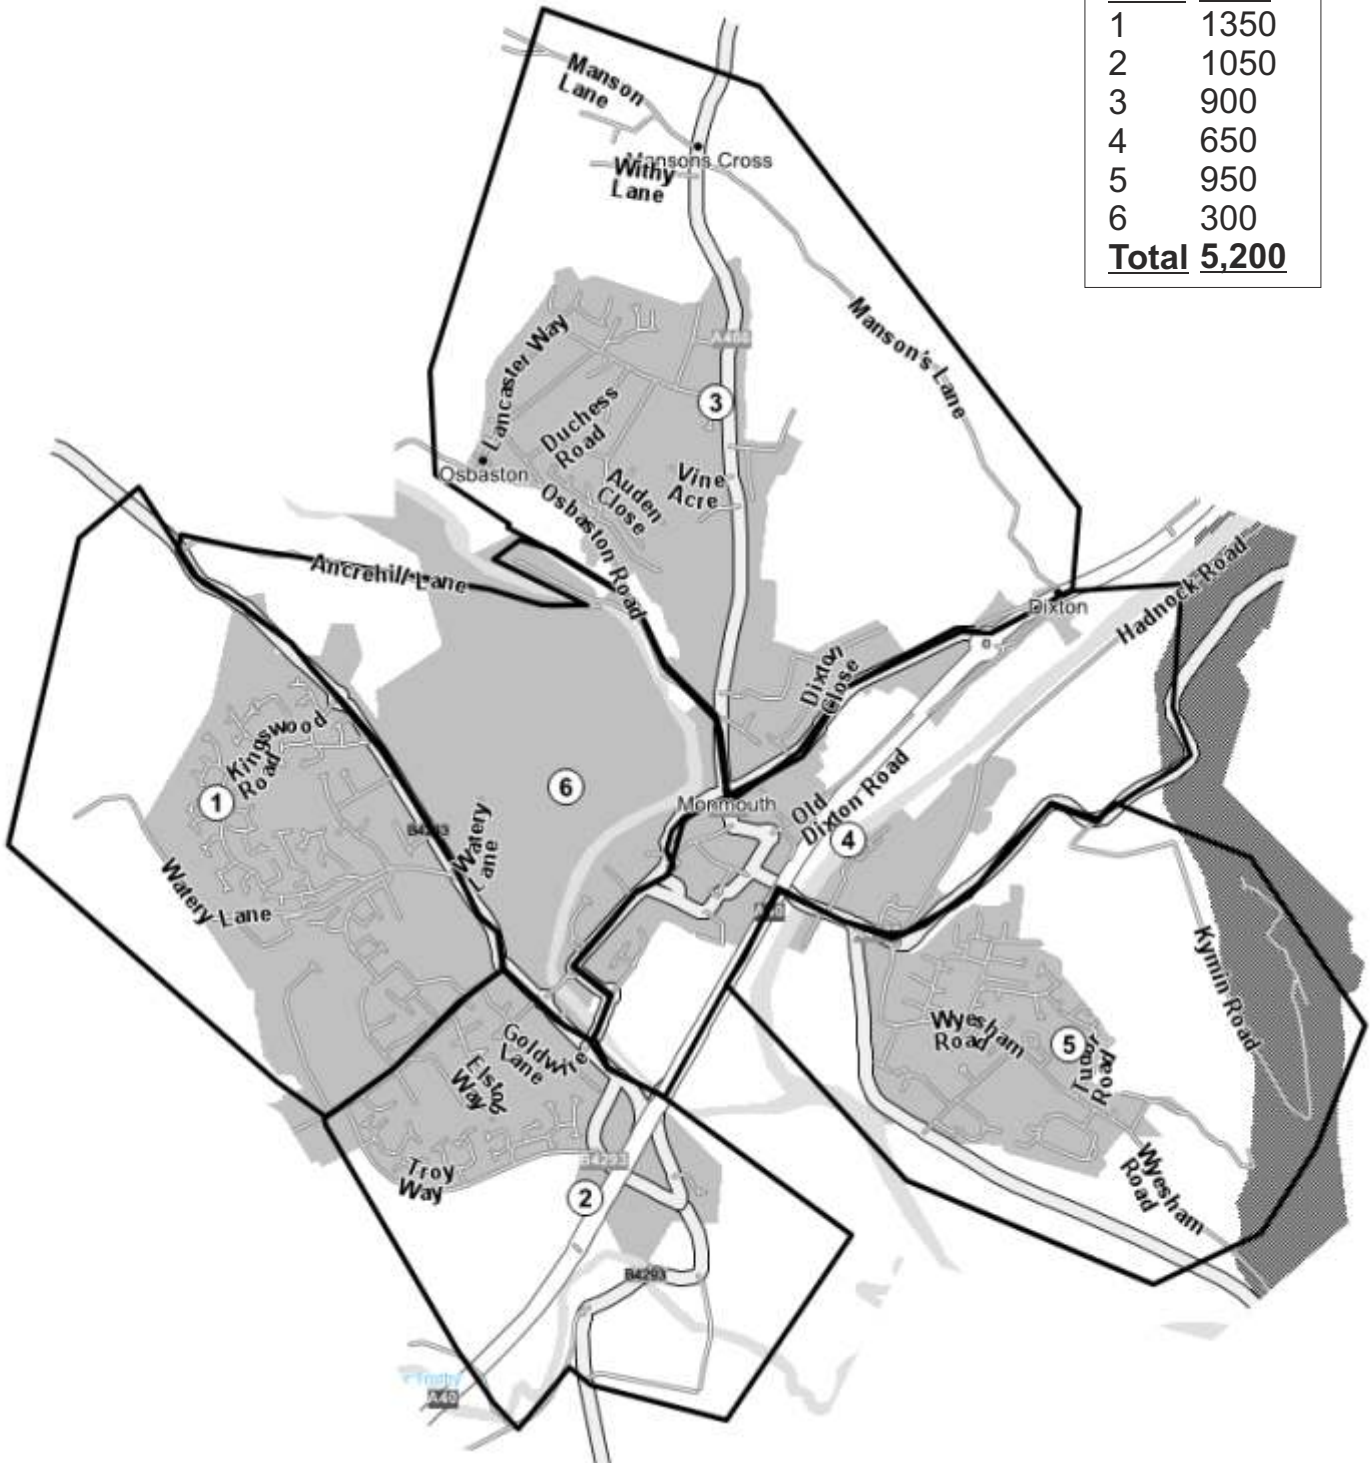

# NP25

Inc: MONMOUTH

Area	QTY
1	1350
2	1050
3	900
4	650
5	950
6	300
<b>Total</b>	<b>5,200</b>

DOR-2-DOR™ DOR-DROPZ™ POST-PEOPLE™ are trademarks.  
DOR-2-DOR™ is a franchise all offices are owned and operated independently under licence.