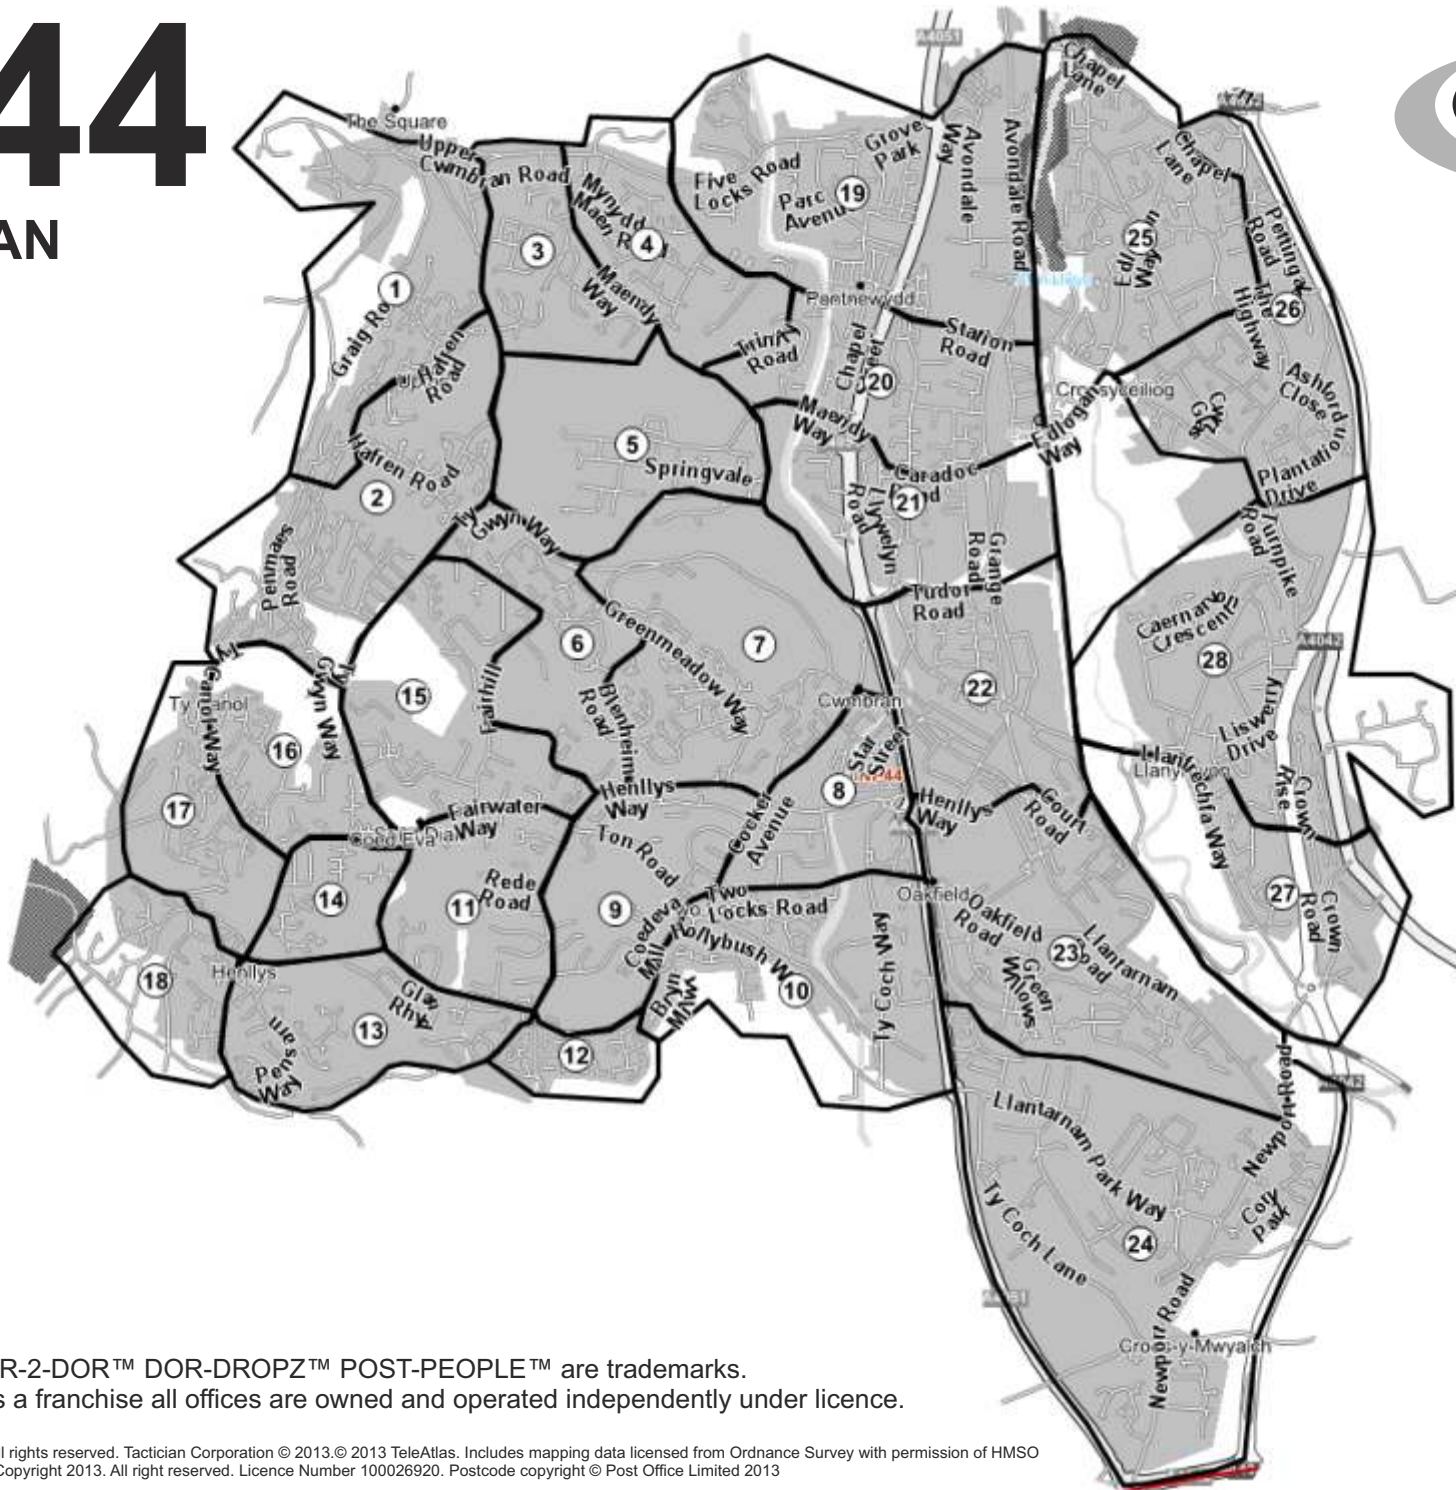

NP44

Inc: CWMBRAN

Area	QTY
1	750
2	1050
3	700
4	800
5	150
6	800
7	1200
8	750
9	800
10	550
11	700
12	400
13	700
14	350
15	1000
16	600
17	450
18	350
19	1650
20	1100
21	450
22	800
23	1350
24	550
25	1500
26	1200
27	300
28	1200
Total	22,200

DOR-2-DOR™ DOR-DROPZ™ POST-PEOPLE™ are trademarks.
 DOR-2-DOR™ is a franchise all offices are owned and operated independently under licence.