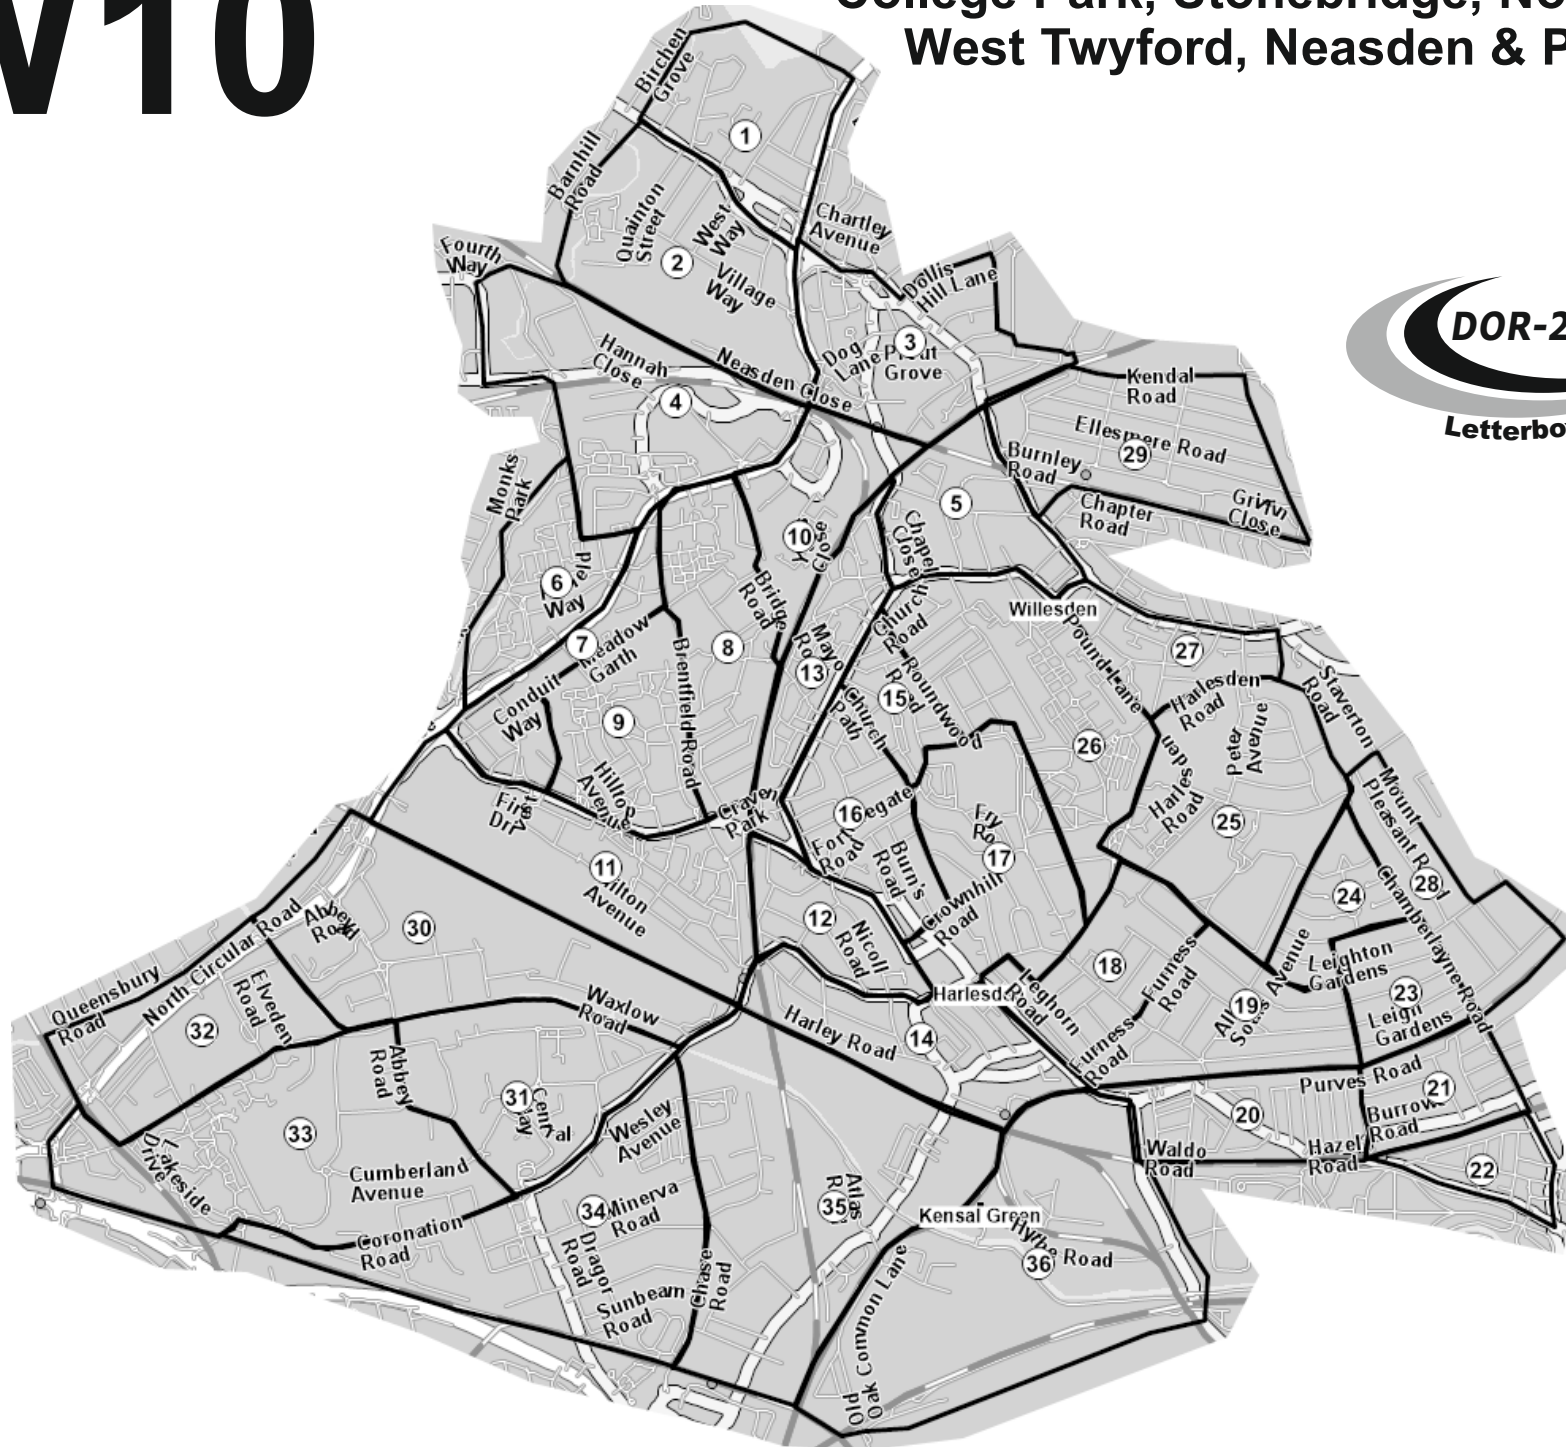

# NW10

Inc: LONDON - Willesden, Harlesden, Kensal Green, Brent Park, College Park, Stonebridge, North Acton, West Twyford, Neasden & Park Royal

Area	QTY
1	1200
2	800
3	1100
4	500
5	600
6	800
7	600
8	1100
9	1500
10	350
11	1250
12	900
13	1200
14	1200
15	700
16	1550
17	1400
18	1050
19	1150
20	1550
21	800
22	700
23	750
24	400
25	1200
26	1050
27	950
28	750
29	1650
30	150
31	450
32	450
33	900
34	800
35	650
36	400
<b>Total</b>	<b>32,550</b>

DOR-2-DOR™ DOR-DROPZ™ POST-PEOPLE™ are trademarks.  
DOR-2-DOR™ is a franchise all offices are owned and operated independently under licence.