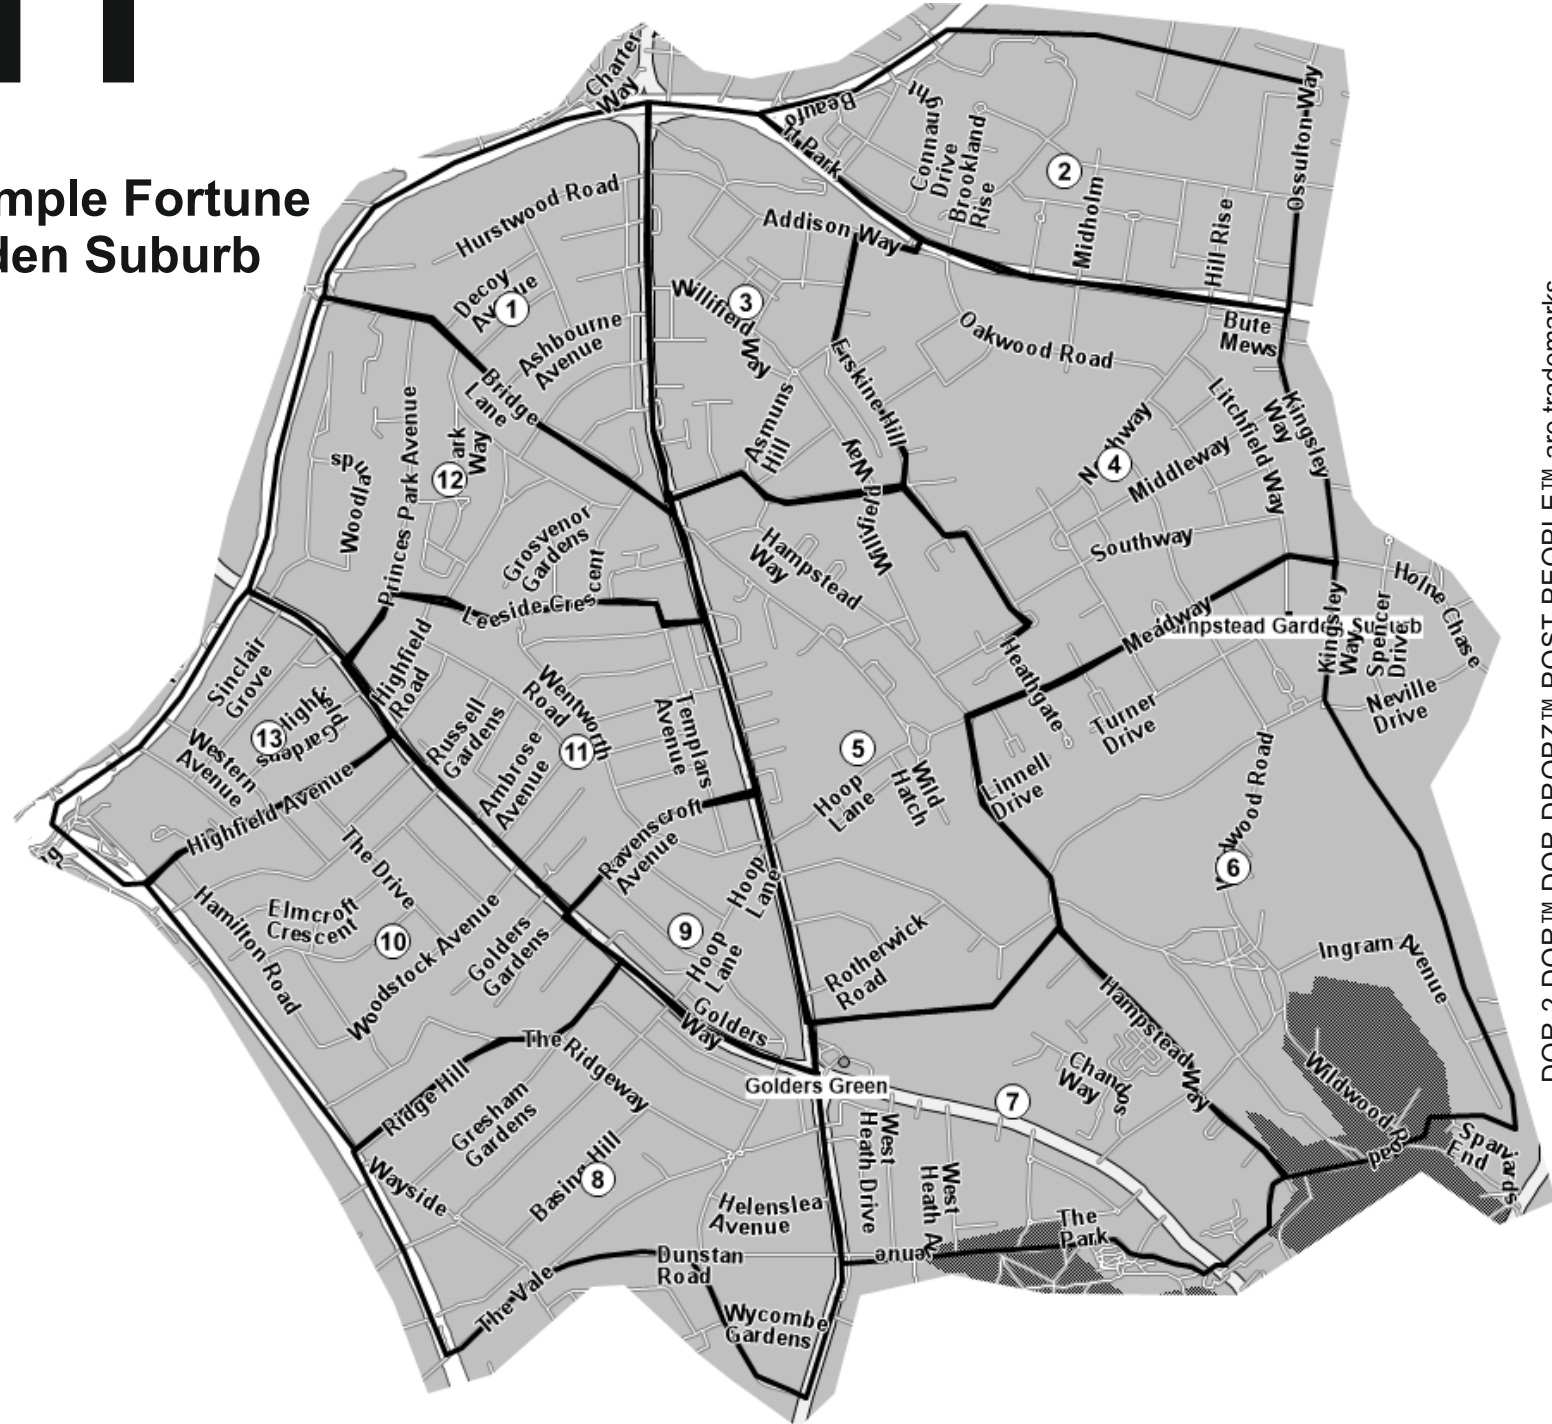

NW11

Inc: LONDON -
Golders Green, Temple Fortune
& Hampstead Garden Suburb

Area	QTY
1	800
2	900
3	900
4	1000
5	1100
6	350
7	1100
8	1100
9	550
10	1300
11	1250
12	1150
13	500
Total	12,000

DOR-2-DOR™ DOR-DROPZ™ POST-PEOPLE™ are trademarks.
DOR-2-DOR™ is a franchise all offices are owned and operated independently under licence.