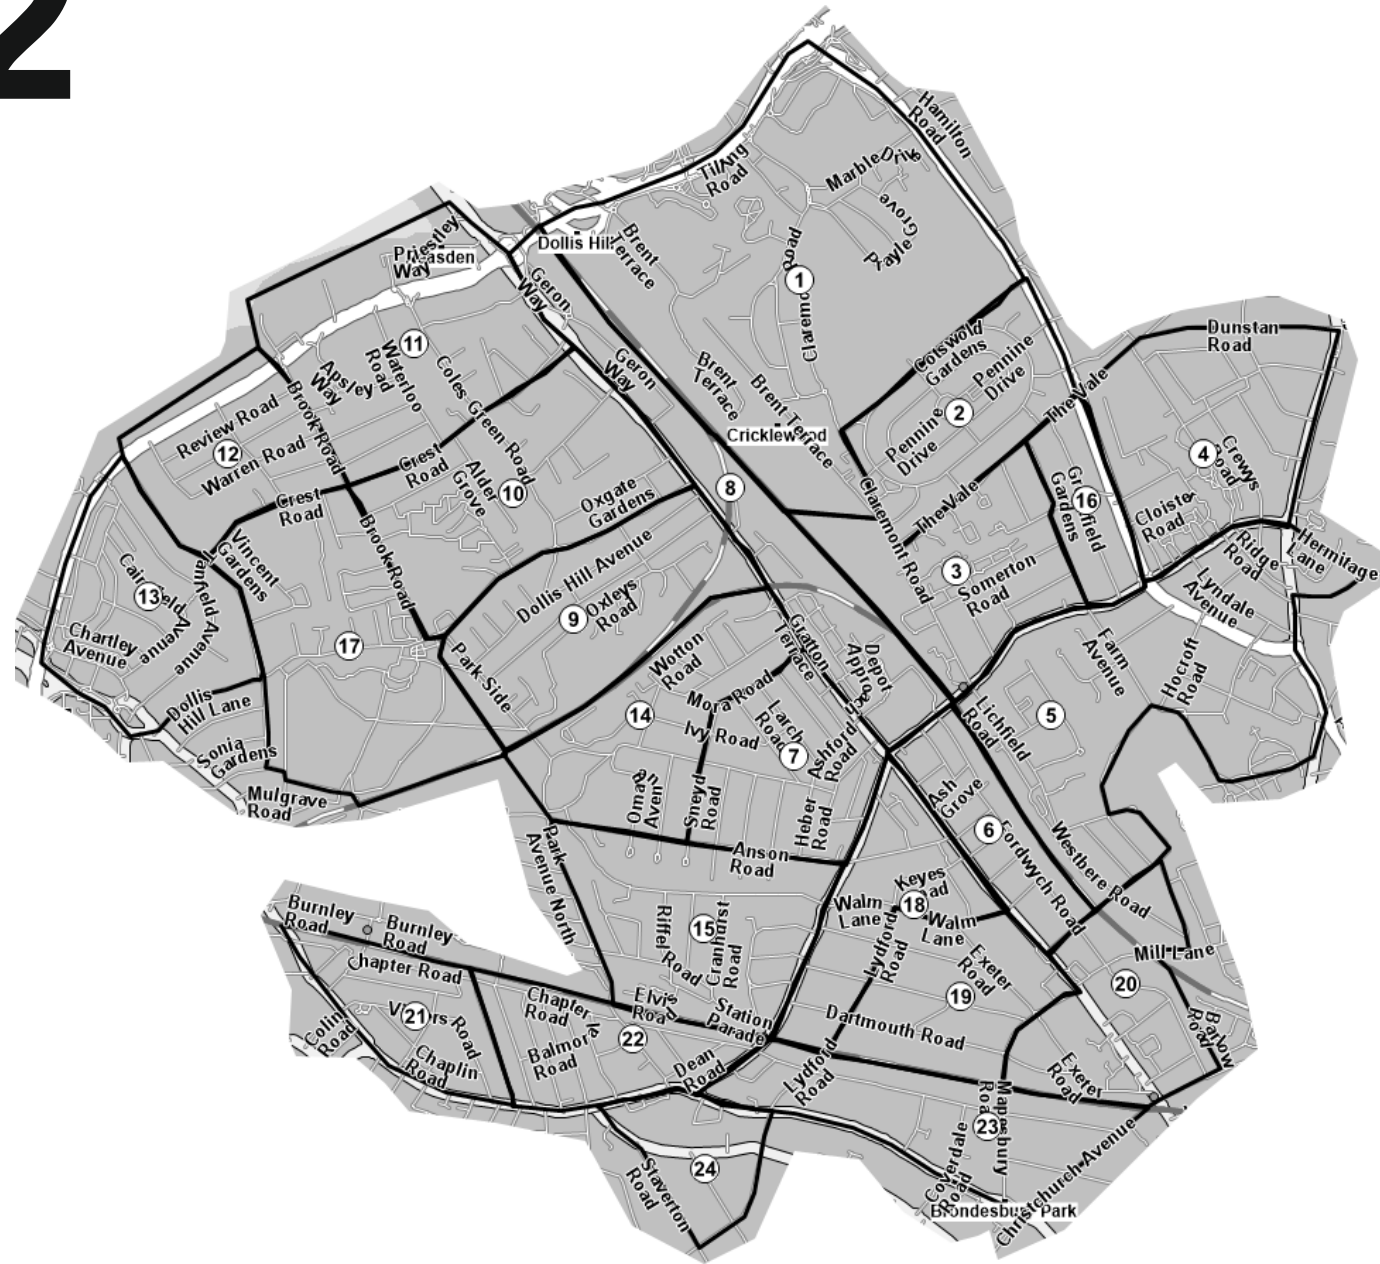

NW2 Inc: LONDON - Cricklewood, Dollis Hill, Childs Hill & Golders Green

Area	QTY
1	1250
2	900
3	1200
4	1500
5	1550
6	750
7	1250
8	300
9	1000
10	1300
11	900
12	800
13	1400
14	950
15	1250
16	300
17	850
18	750
19	650
20	1400
21	1350
22	1300
23	1100
24	450
Total	24,450

DOR-2-DOR™ DOR-DROPZ™ POST-PEOPLE™ are trademarks.
 DOR-2-DOR™ is a franchise all offices are owned and operated independently under licence.