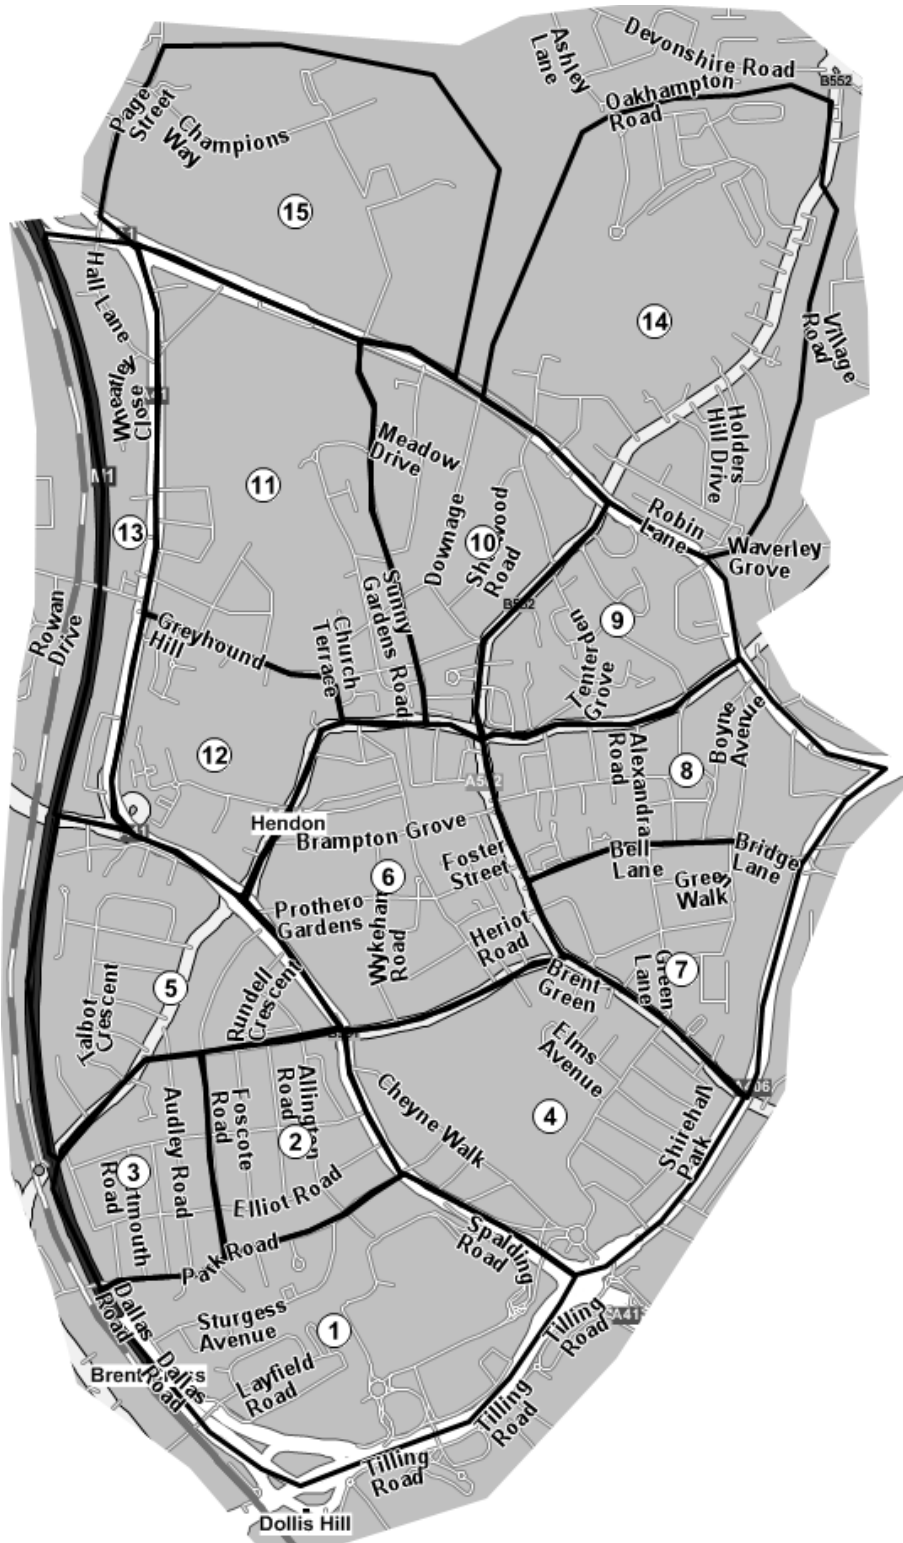

NW4

Inc: LONDON - Hendon & Brent Cross

Area	QTY
1	800
2	550
3	900
4	850
5	1100
6	1750
7	900
8	1500
9	750
10	850
11	1150
12	650
13	550
14	1000
15	150
Total	13,450

DOR-2-DOR™ DOR-DROPZ™ POST-PEOPLE™ are trademarks.
 DOR-2-DOR™ is a franchise all offices are owned and operated independently under licence.