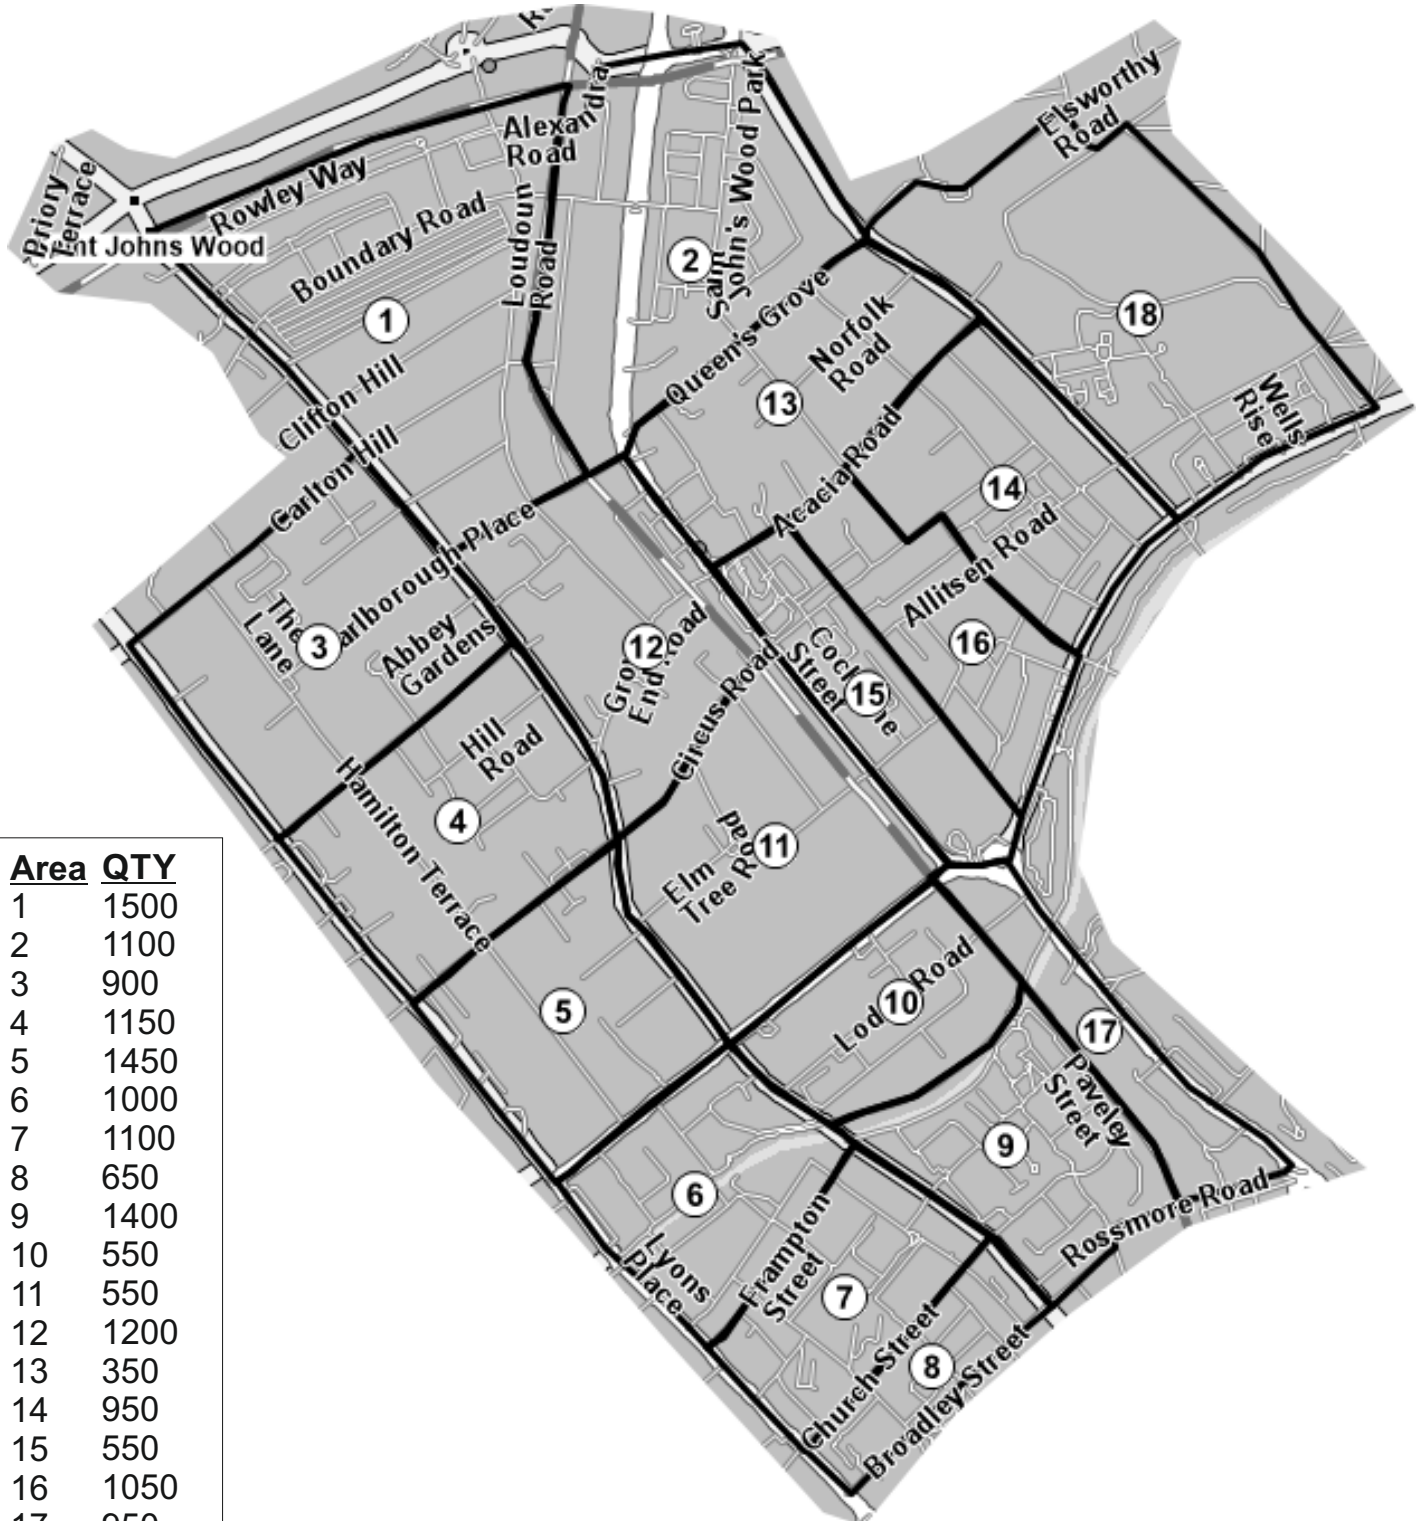

NW8

Inc: LONDON - St John's Wood

Area	QTY
1	1500
2	1100
3	900
4	1150
5	1450
6	1000
7	1100
8	650
9	1400
10	550
11	550
12	1200
13	350
14	950
15	550
16	1050
17	950
18	850
Total	17,250

DOR-2-DOR™ TRAK2DOR™ POST-PEOPLE™ are trademarks.
DOR-2-DOR™ is a franchise all offices are owned and operated independently under licence.