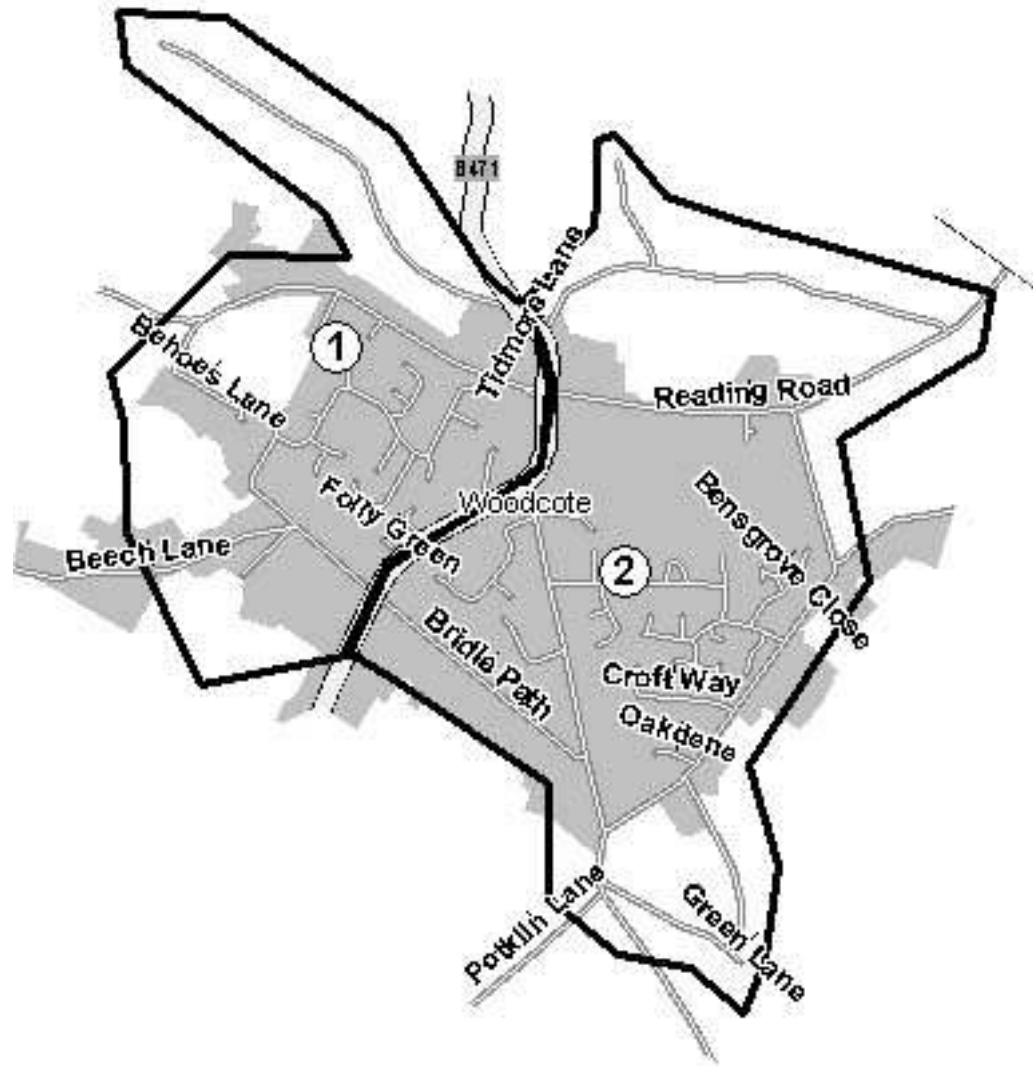

WOODCOTE (RG8)

<u>Area</u>	<u>QTY</u>
1	450
2	600
Total	1050

DOR-2-DOR™ DOR-DROPZ™ POST-PEOPLE™ are trademarks.
DOR-2-DOR™ is a franchise all offices are owned and operated independently under licence.