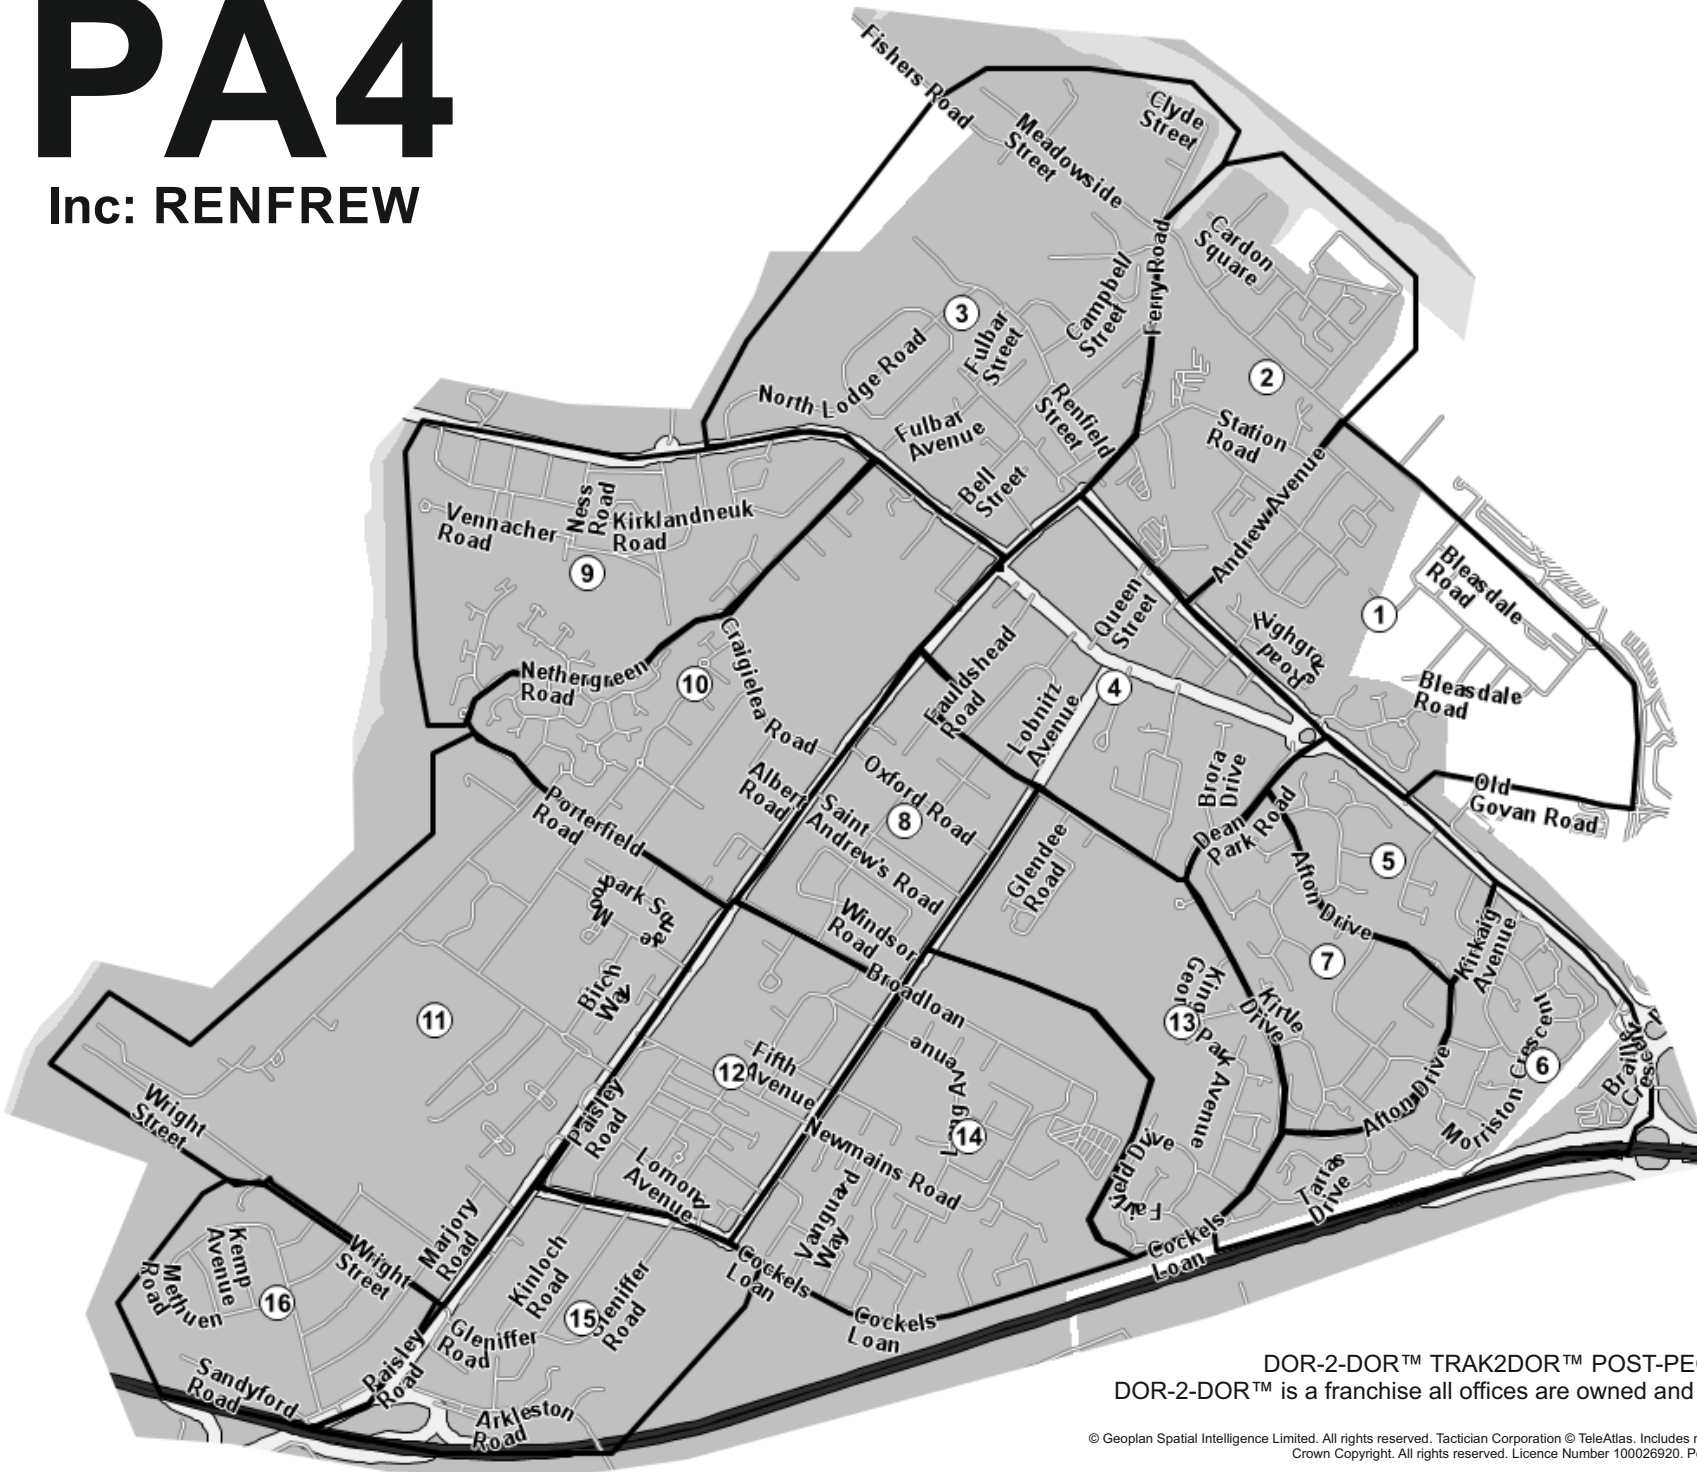

PA4

Inc: RENFREW

Area	QTY
1	950
2	1050
3	1400
4	750
5	350
6	650
7	500
8	500
9	1050
10	1100
11	900
12	650
13	500
14	1300
15	300
16	450
Total	12,400

DOR-2-DOR™ TRAK2DOR™ POST-PEOPLE™ are trademarks.
DOR-2-DOR™ is a franchise all offices are owned and operated independently under licence.