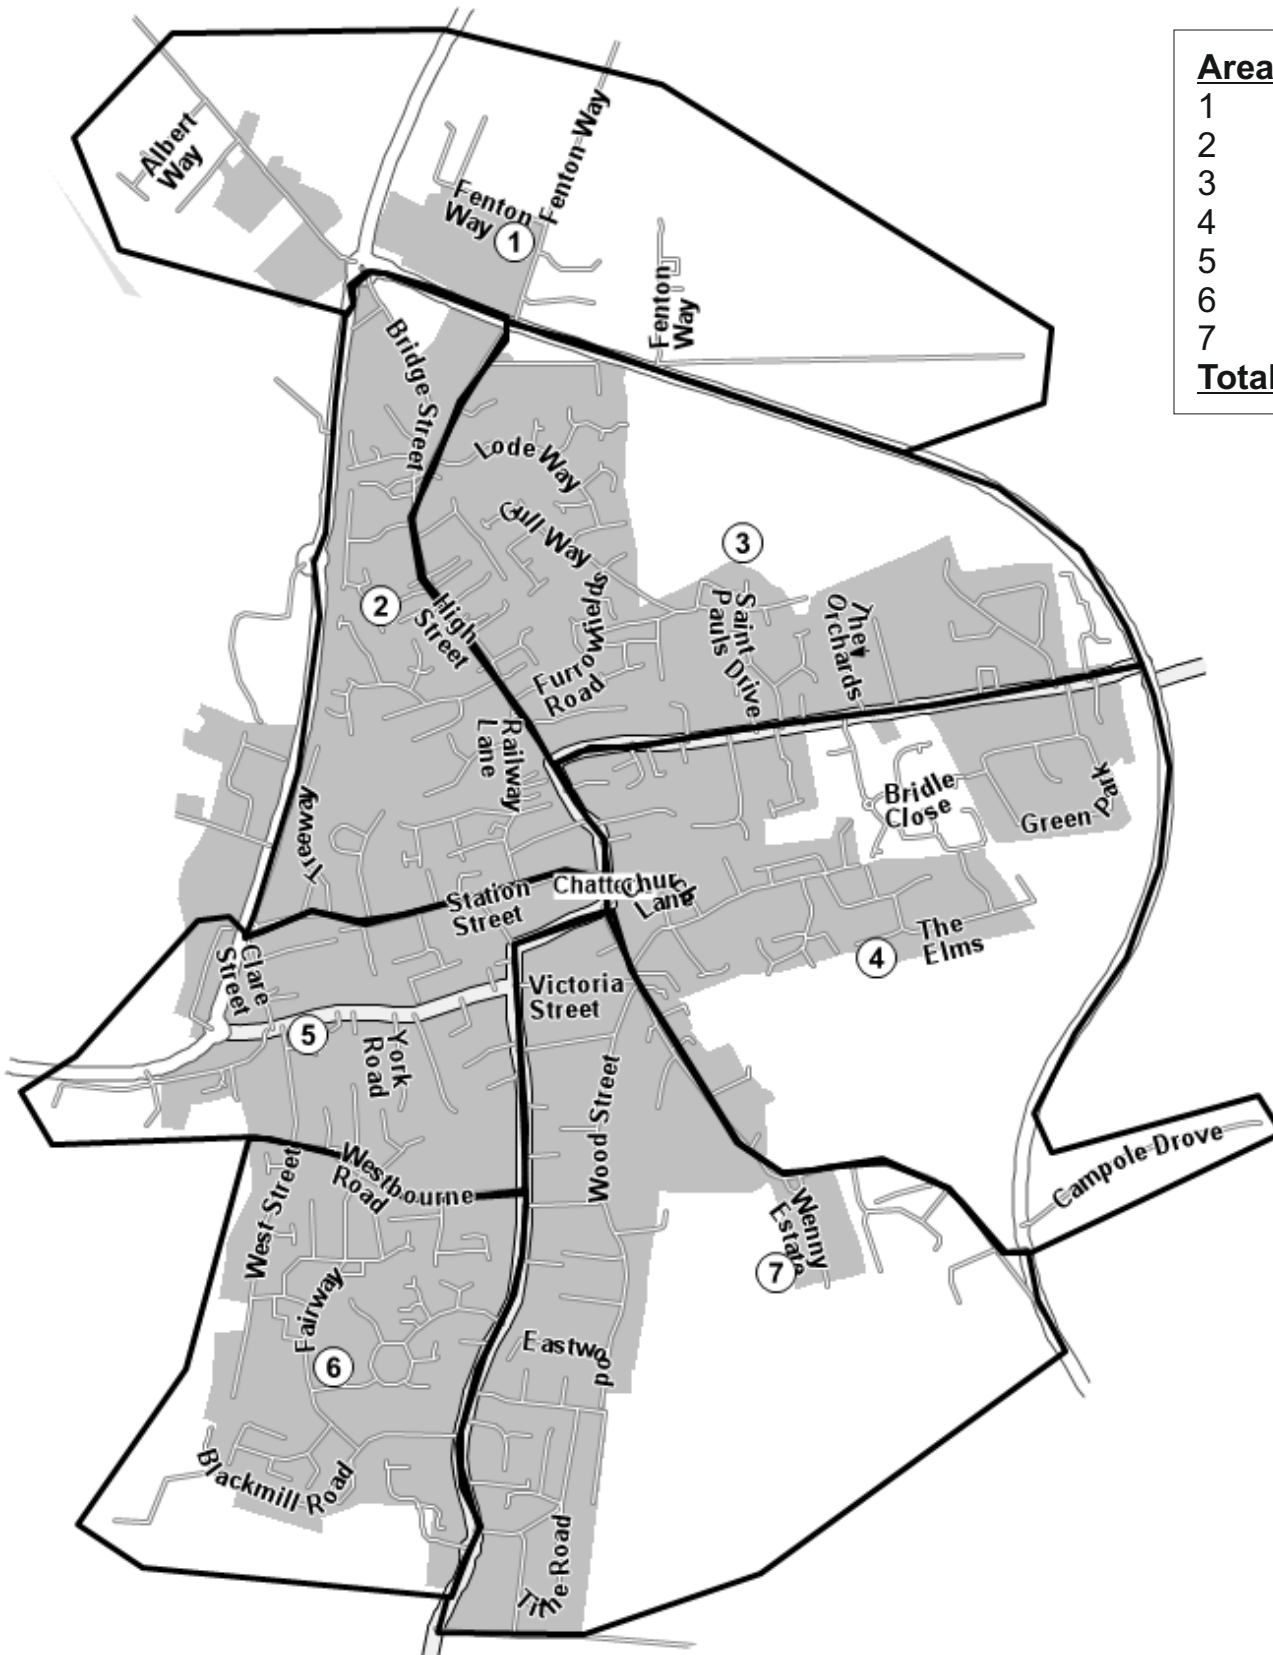

PE16

Inc: CHATTERIS

Area	QTY
1	100
2	950
3	1100
4	950
5	650
6	700
7	650
Total	5,100

DOR-2-DOR™ TRAK2DOR™ POST-PEOPLE™ are trademarks.
DOR-2-DOR™ is a franchise all offices are owned and operated independently under licence.