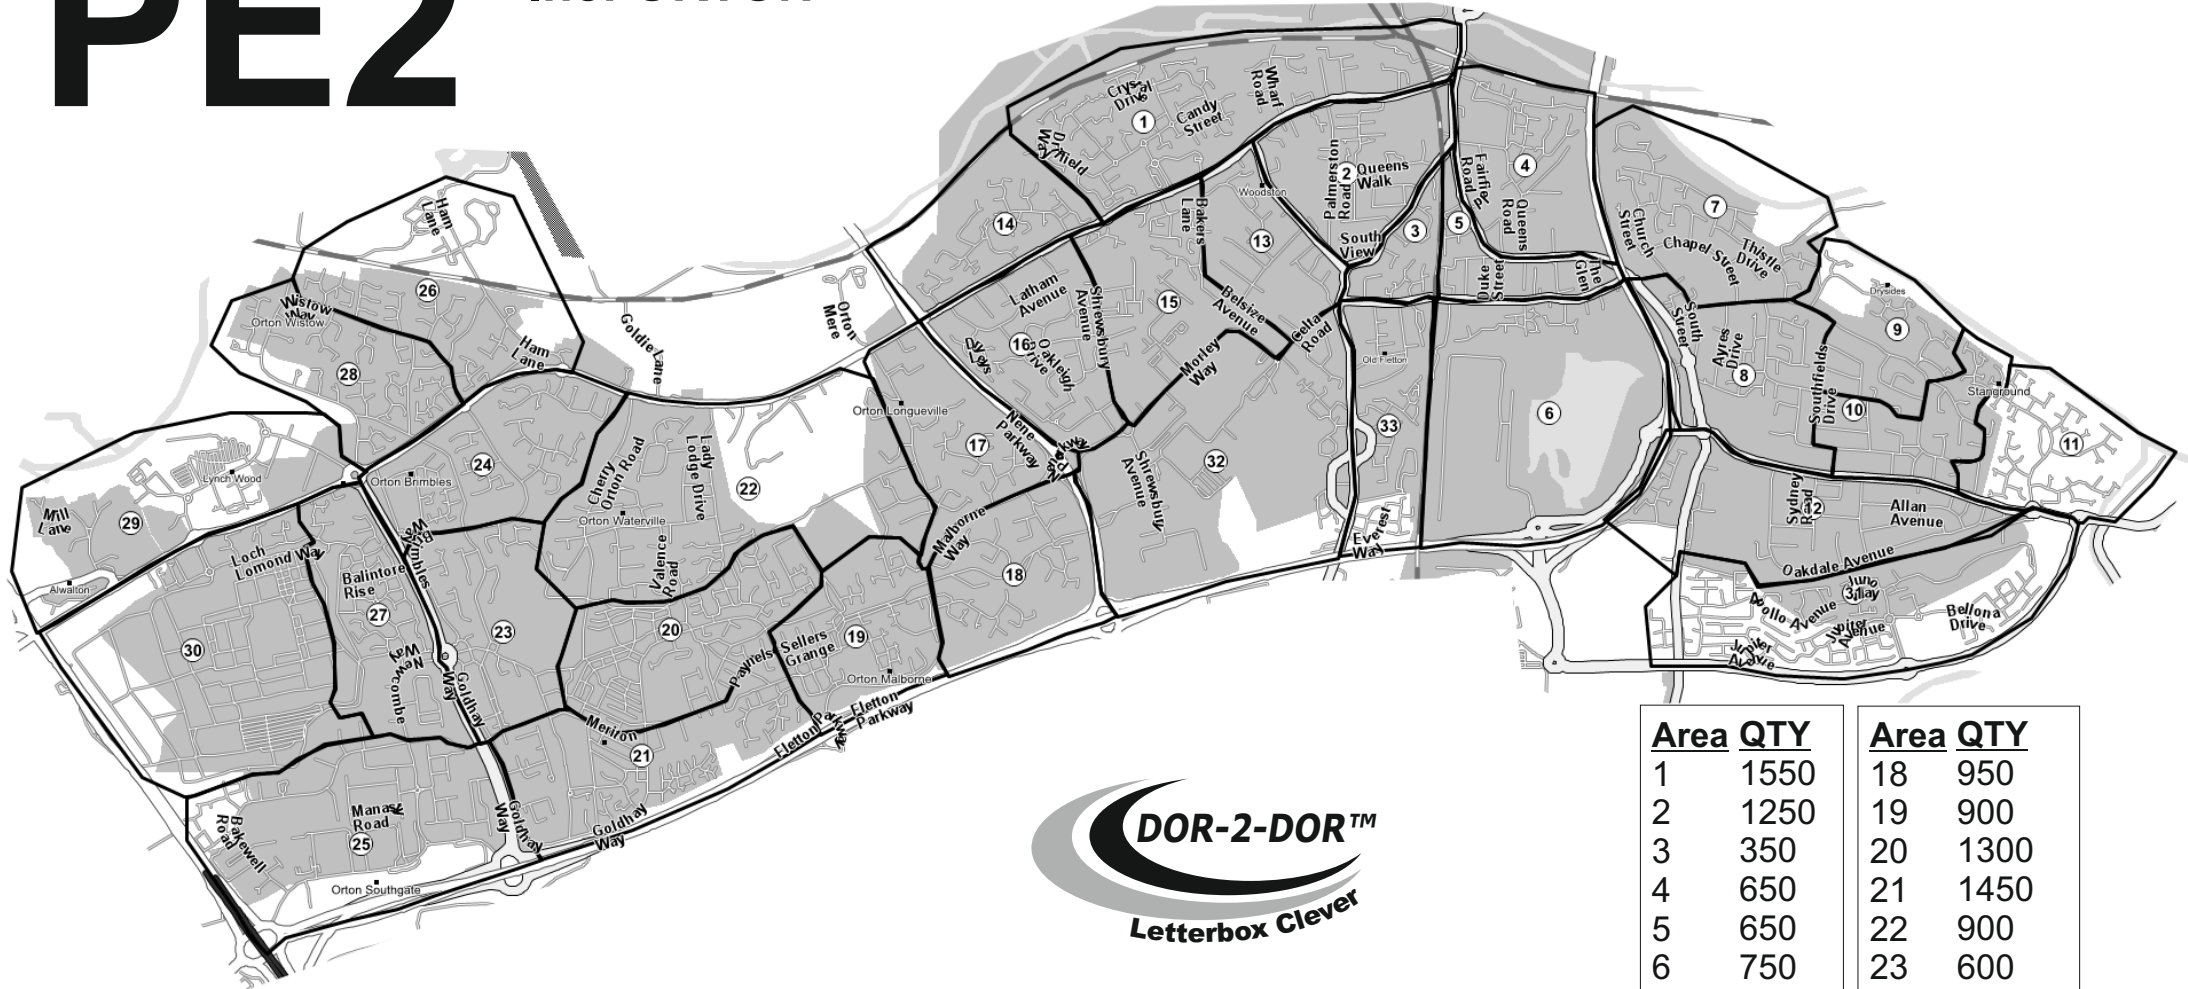

PE2 Inc: ORTON

Area	QTY	Area	QTY
1	1550	18	950
2	1250	19	900
3	350	20	1300
4	650	21	1450
5	650	22	900
6	750	23	600
7	950	24	600
8	850	25	250
9	700	26	300
10	650	27	400
11	750	28	700
12	950	29	300
13	1050	30	150
14	500	31	850
15	450	32	550
16	700	33	900
17	350	Total 24,200	

DOR-2-DOR™ DOR-DROPZ™ POST-PEOPLE™ are trademarks.
 DOR-2-DOR™ is a franchise all offices are owned and operated independently under licence.

© Geoplan Spatial Intelligence Limited. All rights reserved. Tactician Corporation © TeleAtlas. Includes mapping data licensed from Ordnance Survey with permission of HMSO © Crown Copyright. All right reserved. Licence Number 100026920. Postcode copyright © Post Office Limited.