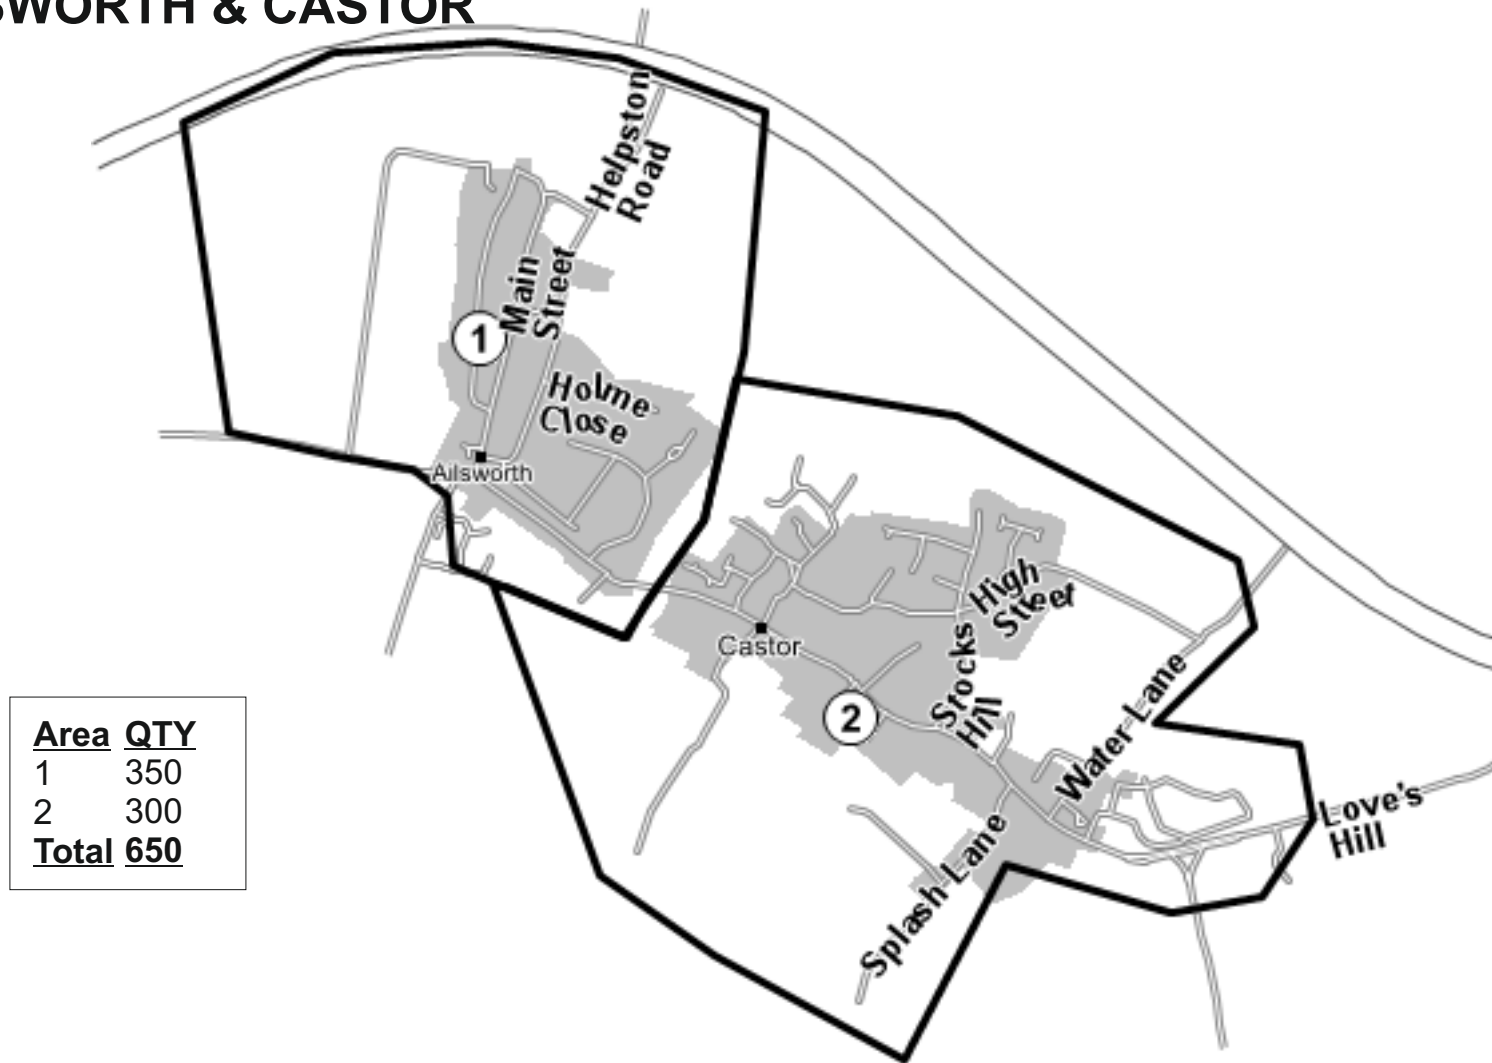

# PE5

Inc: ALISWORTH & CASTOR

Area	QTY
1	350
2	300
<b>Total</b>	<b>650</b>

DOR-2-DOR™ DOR-DROPZ™ POST-PEOPLE™ are trademarks.  
DOR-2-DOR™ is a franchise all offices are owned and operated independently under licence.