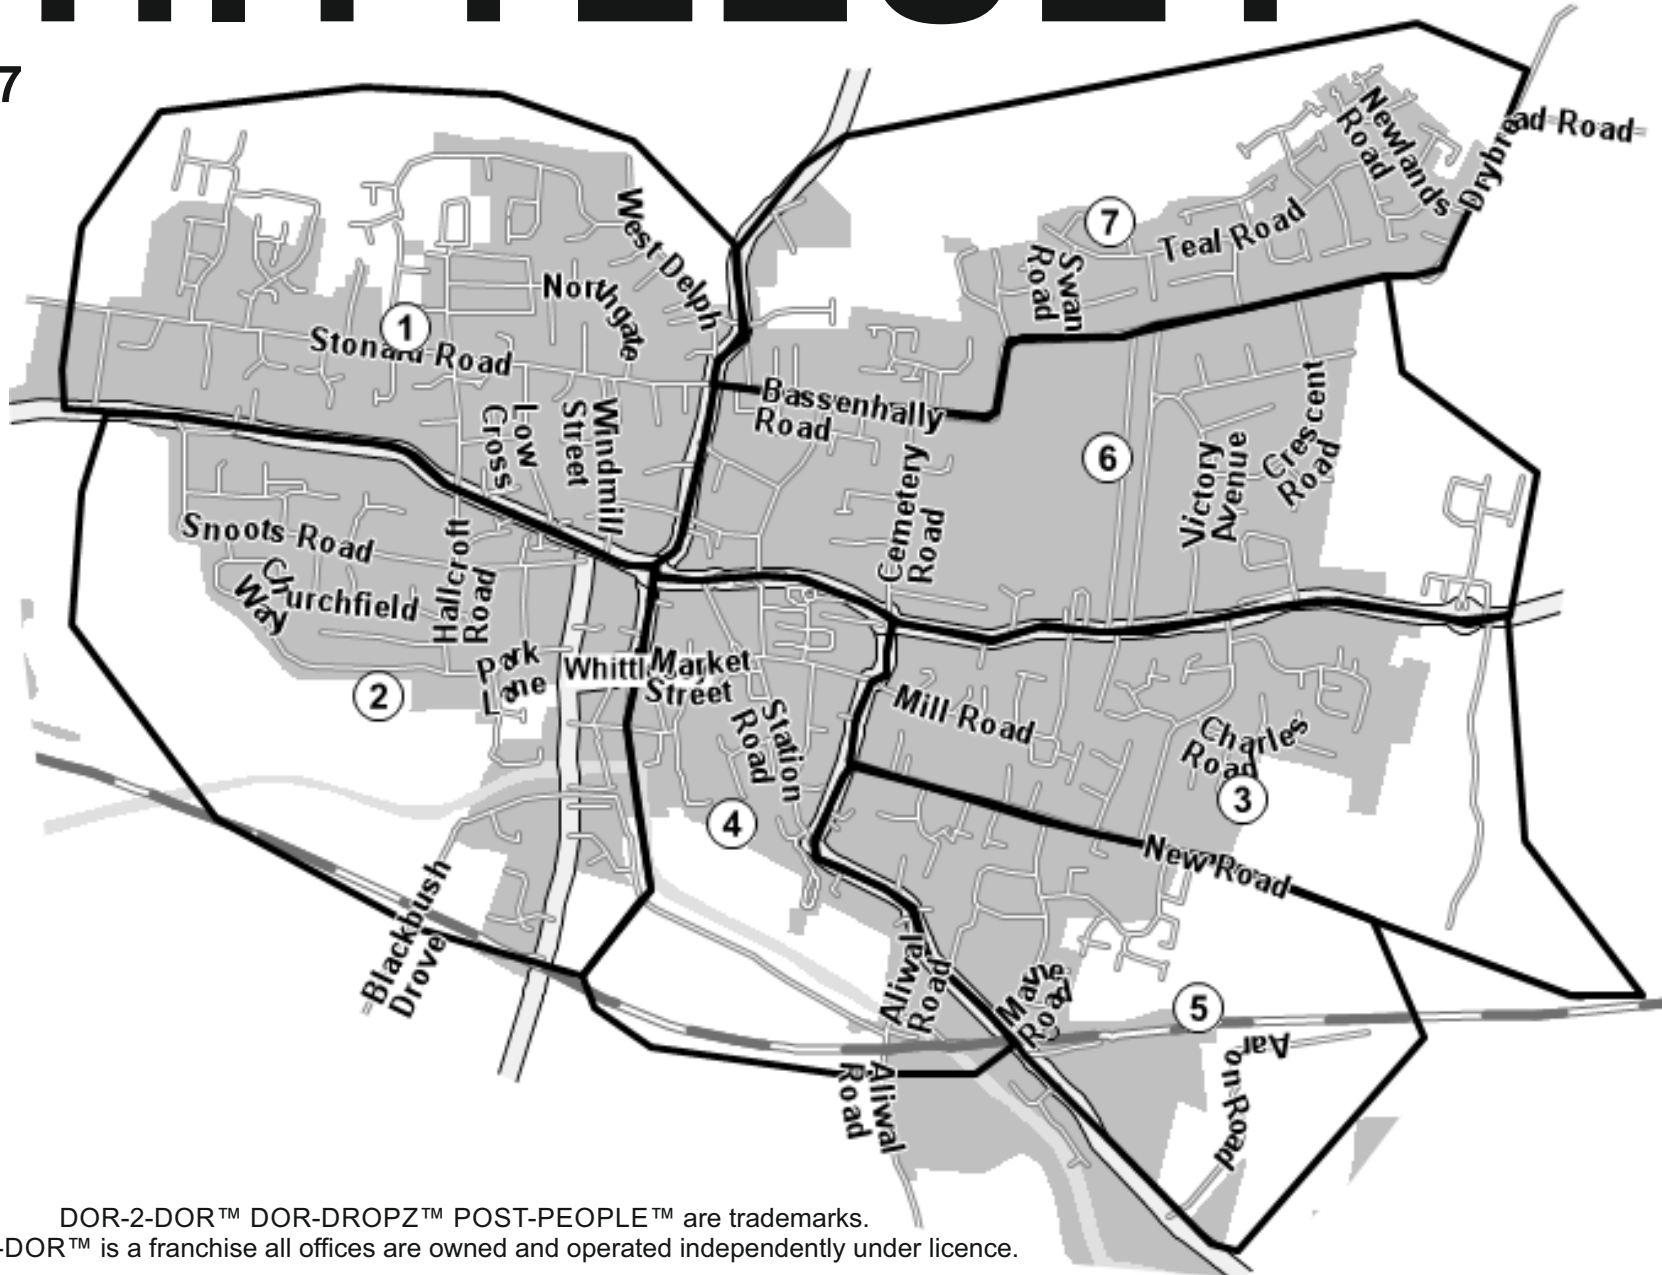

# WHITTLESLEY

Inc: PE7

Area	QTY
1	1300
2	1100
3	650
4	600
5	600
6	950
7	950
<b>Total</b>	<b>6,150</b>

DOR-2-DOR™ DOR-DROPZ™ POST-PEOPLE™ are trademarks.  
 DOR-2-DOR™ is a franchise all offices are owned and operated independently under licence.