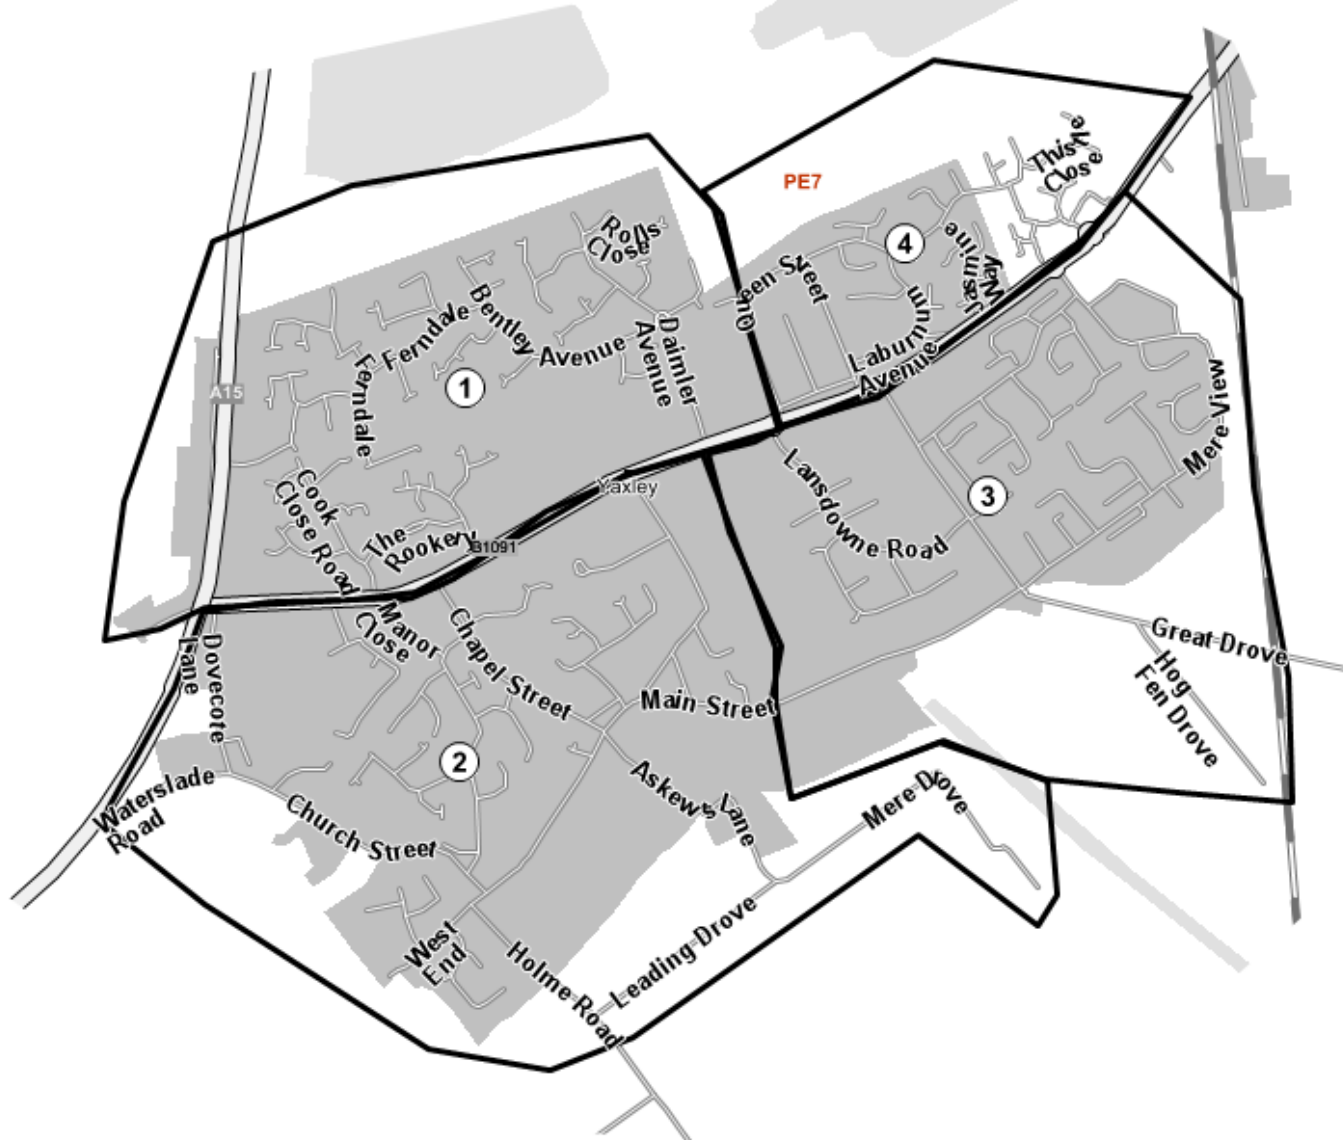

YAXLEY

<u>Area</u>	<u>QTY</u>
1	1100
2	1150
3	1050
4	700
Total	4,000

DOR-2-DOR™ DOR-DROPZ™ POST-PEOPLE™ are trademarks.
DOR-2-DOR™ is a franchise all offices are owned and operated independently under licence.