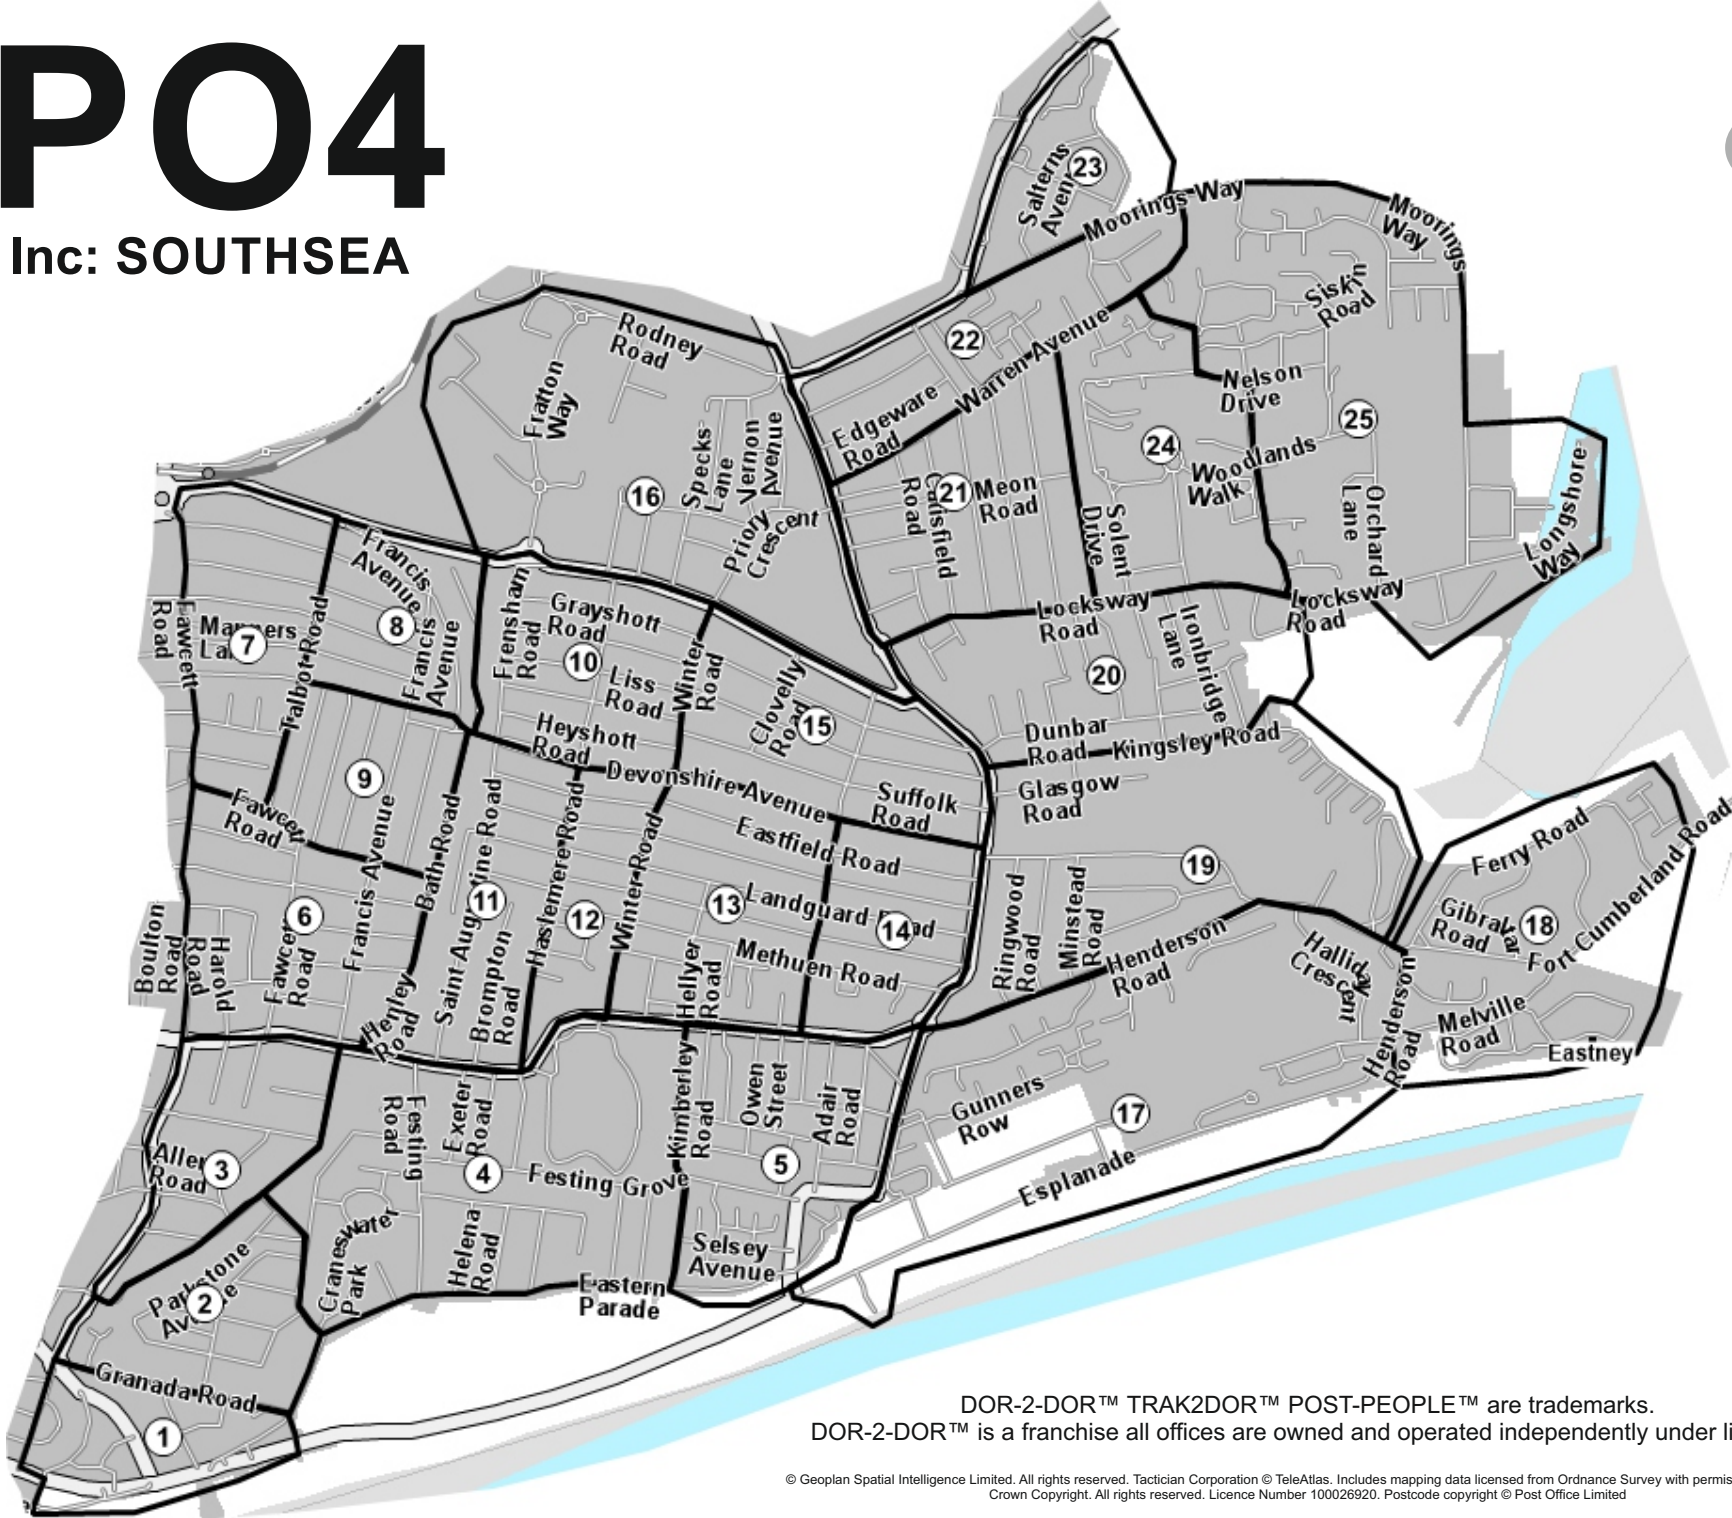

# P04

Inc: SOUTHSEA

Area	QTY
1	700
2	450
3	700
4	1050
5	1100
6	1000
7	800
8	550
9	800
10	1000
11	900
12	500
13	1100
14	750
15	850
16	900
17	650
18	550
19	950
20	950
21	850
22	600
23	350
24	200
25	750
<b>Total</b>	<b>19,000</b>

DOR-2-DOR™ TRAK2DOR™ POST-PEOPLE™ are trademarks.  
 DOR-2-DOR™ is a franchise all offices are owned and operated independently under licence.