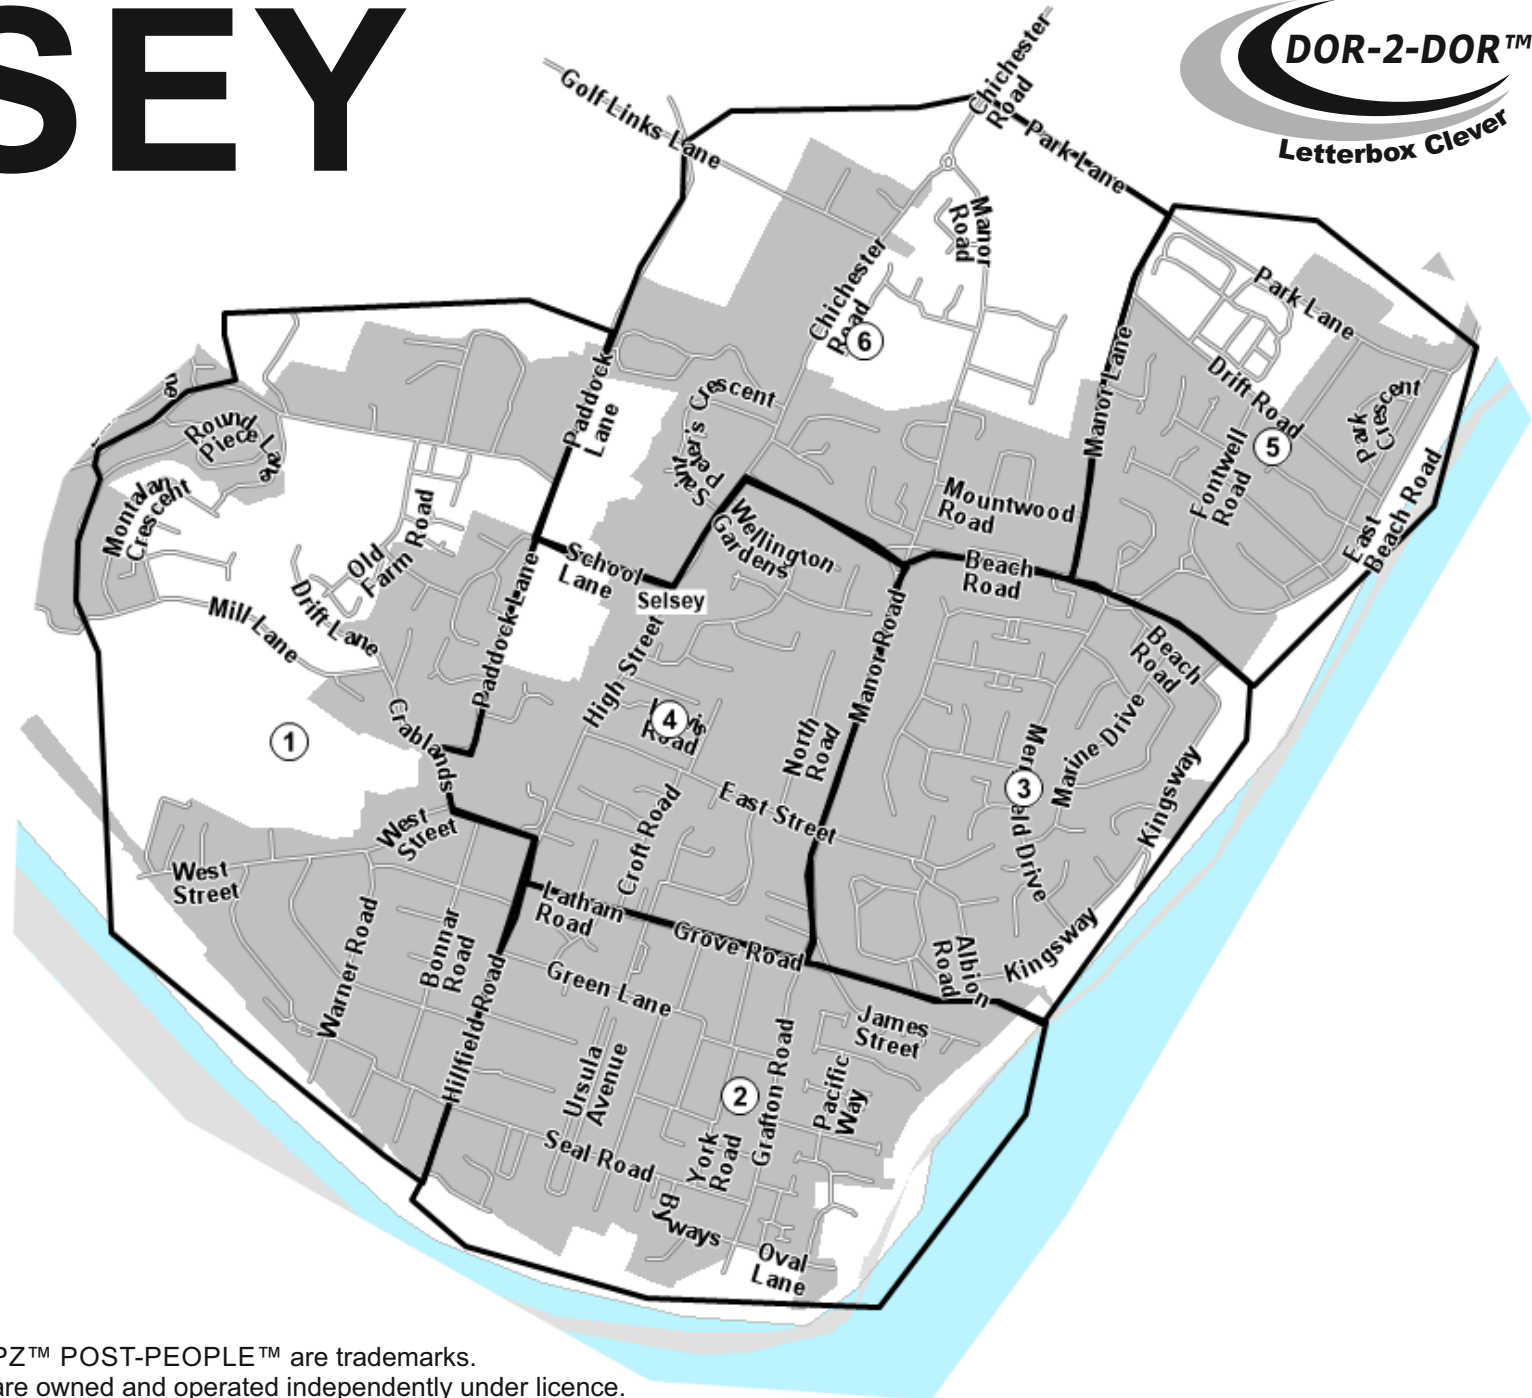

# SELSEY

PO20

Area	QTY
1	800
2	850
3	1100
4	900
5	650
6	800
<b>Total</b>	<b>5,100</b>

DOR-2-DOR™ DOR-DROPZ™ POST-PEOPLE™ are trademarks.  
DOR-2-DOR™ is a franchise all offices are owned and operated independently under licence.