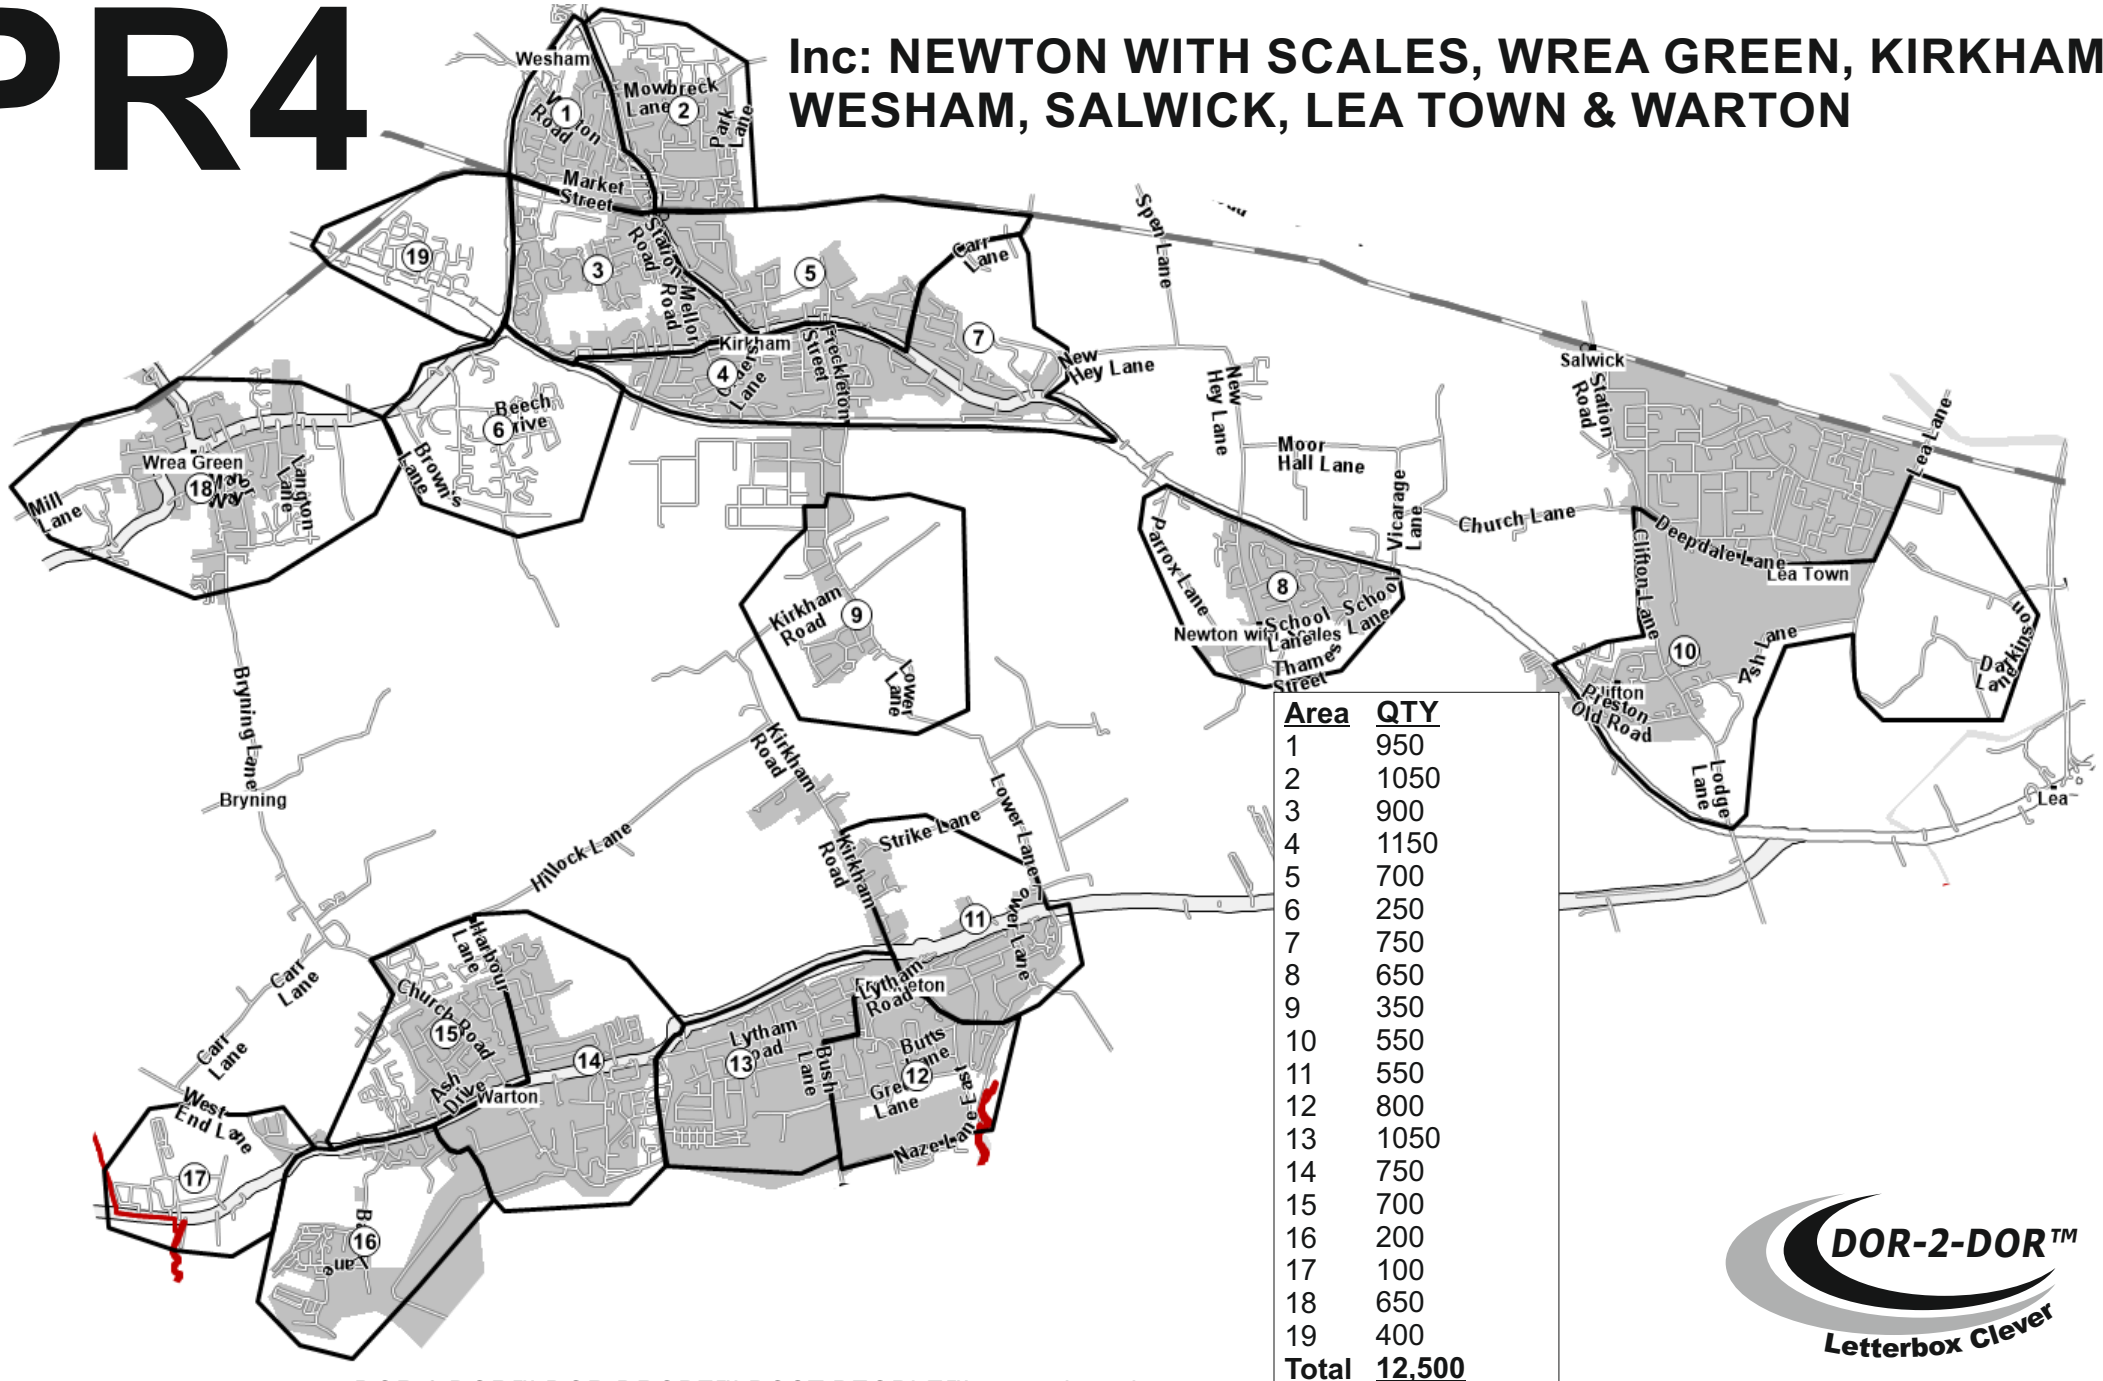

PR4

Inc: NEWTON WITH SCALES, WREA GREEN, KIRKHAM, WESHAM, SALWICK, LEA TOWN & WARTON

DOR-2-DOR™ DOR-DROPZ™ POST-PEOPLE™ are trademarks.
 DOR-2-DOR™ is a franchise all offices are owned and operated independently under licence.