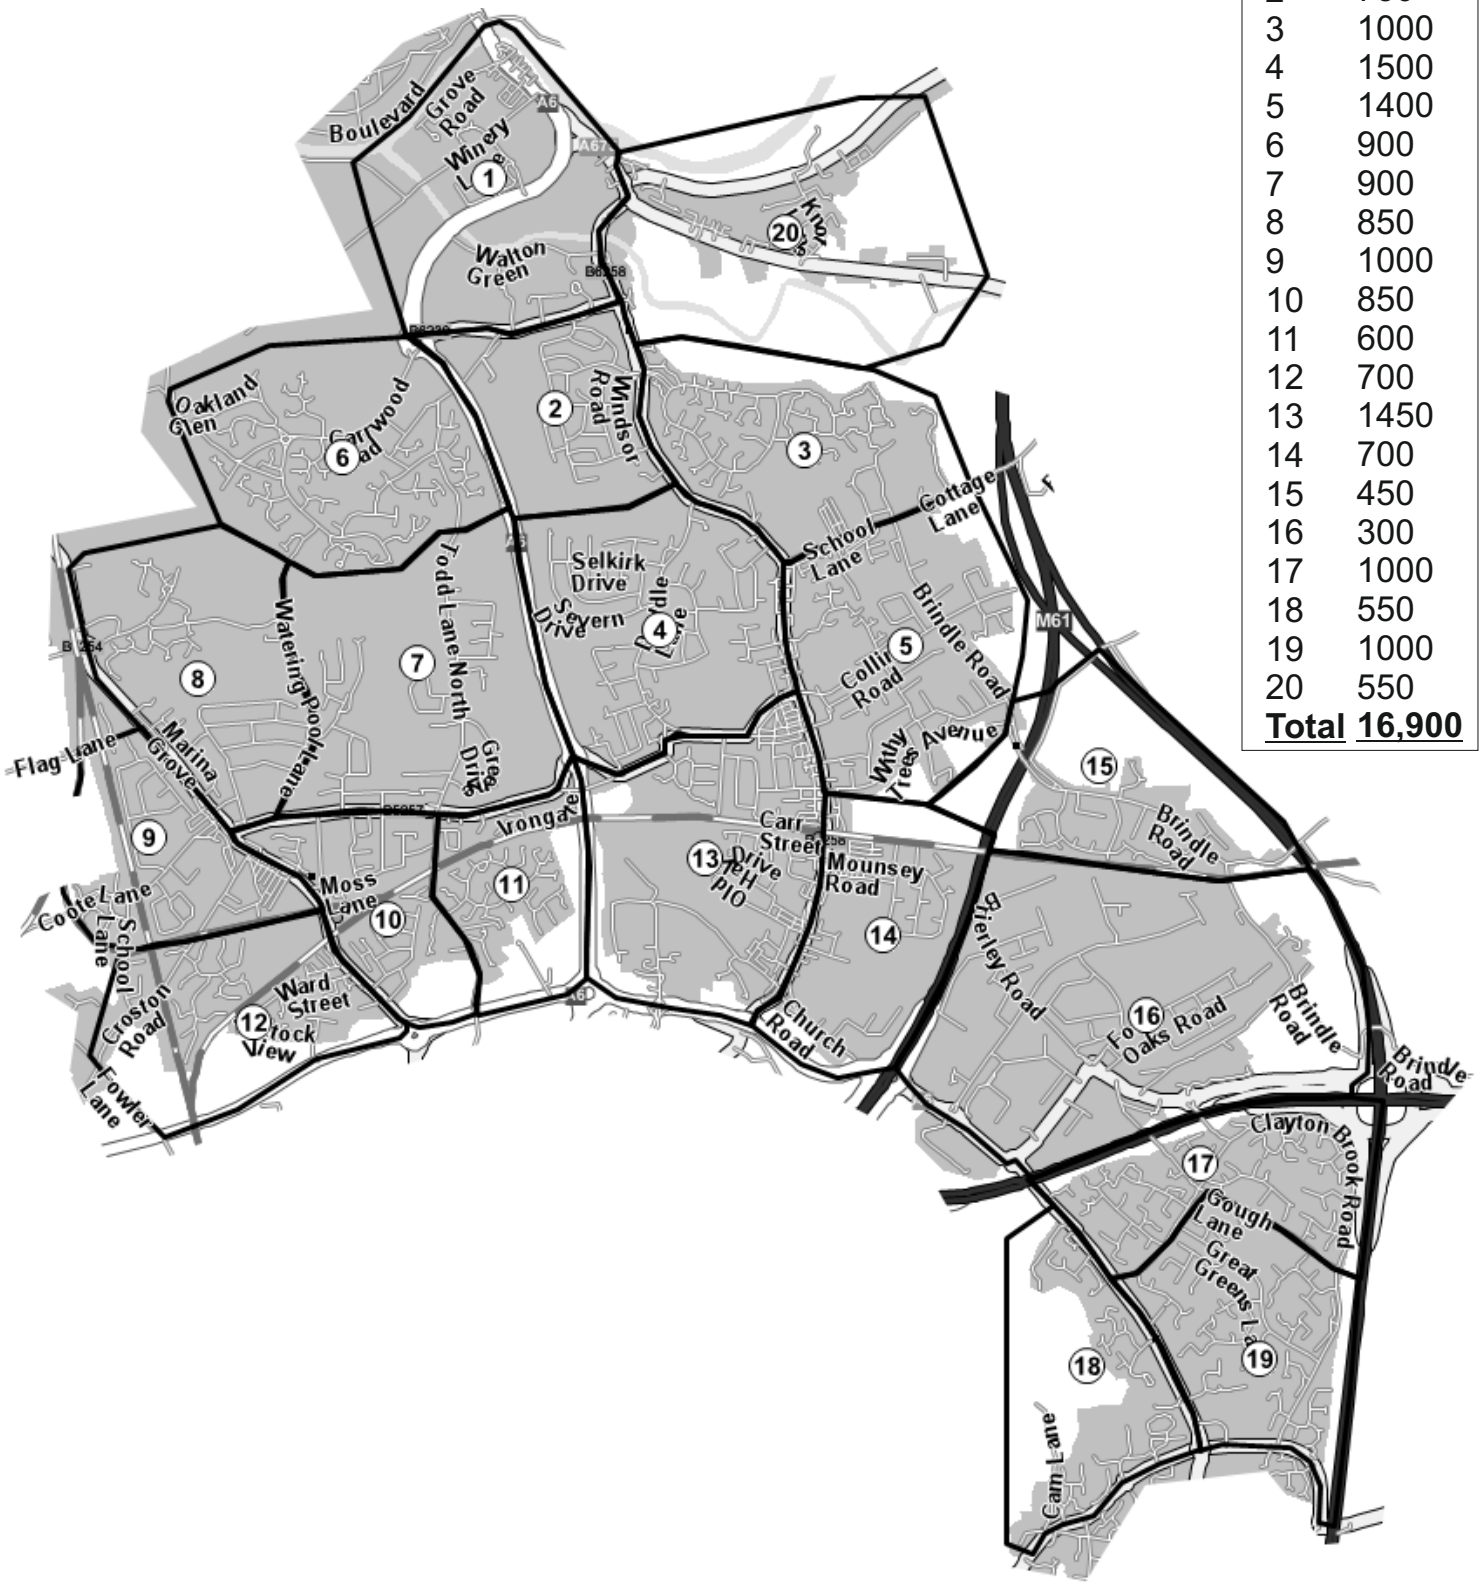

# PR5

Inc: PRESTON

Area	QTY
1	450
2	750
3	1000
4	1500
5	1400
6	900
7	900
8	850
9	1000
10	850
11	600
12	700
13	1450
14	700
15	450
16	300
17	1000
18	550
19	1000
20	550
<b>Total</b>	<b>16,900</b>

DOR-2-DOR™ DOR-DROPZ™ POST-PEOPLE™ are trademarks.  
 DOR-2-DOR™ is a franchise all offices are owned and operated independently under licence.