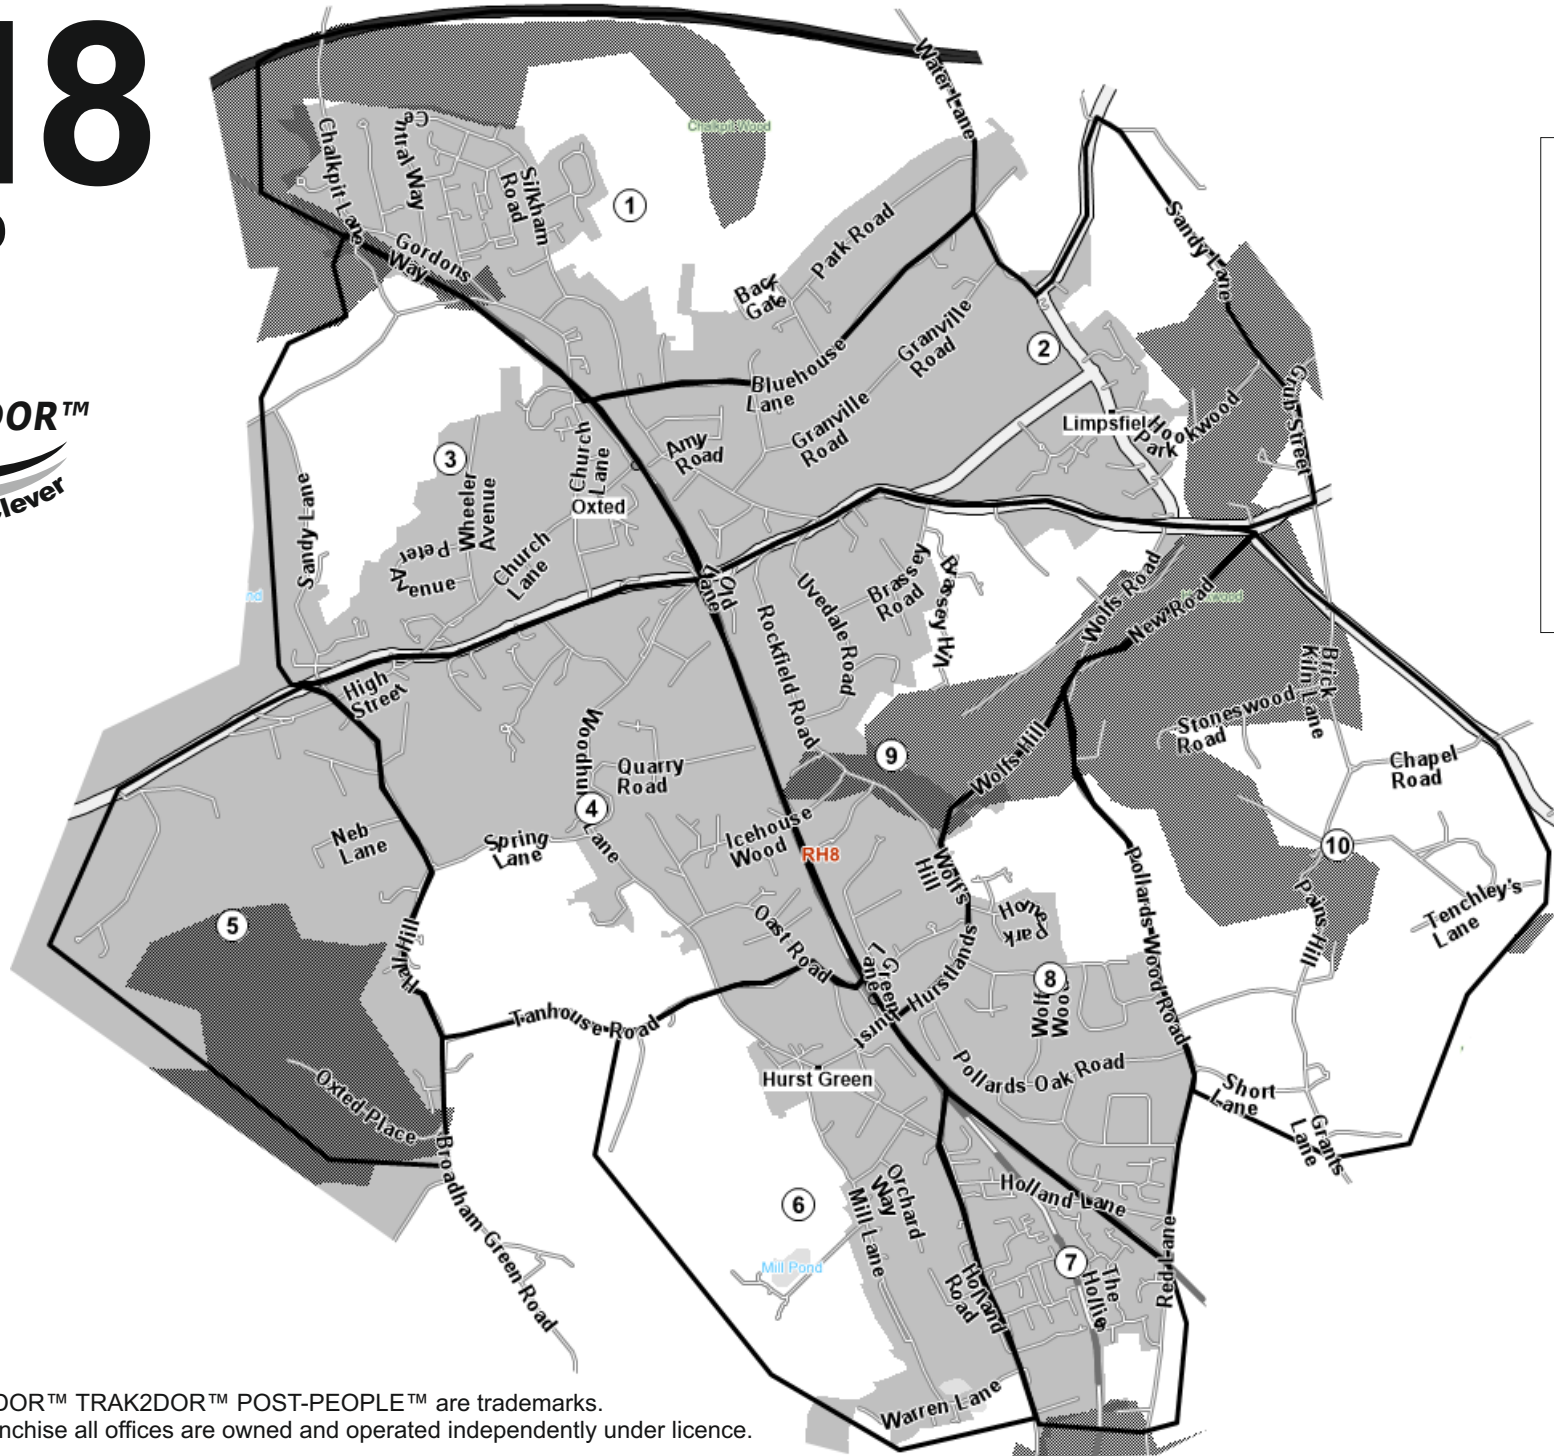

# RH8

Inc: OXTED

Area	QTY
1	1050
2	1000
3	650
4	550
5	200
6	600
7	650
8	950
9	450
10	150
<b>Total</b>	<b>6,250</b>

DOR-2-DOR™ TRAK2DOR™ POST-PEOPLE™ are trademarks.  
DOR-2-DOR™ is a franchise all offices are owned and operated independently under licence.