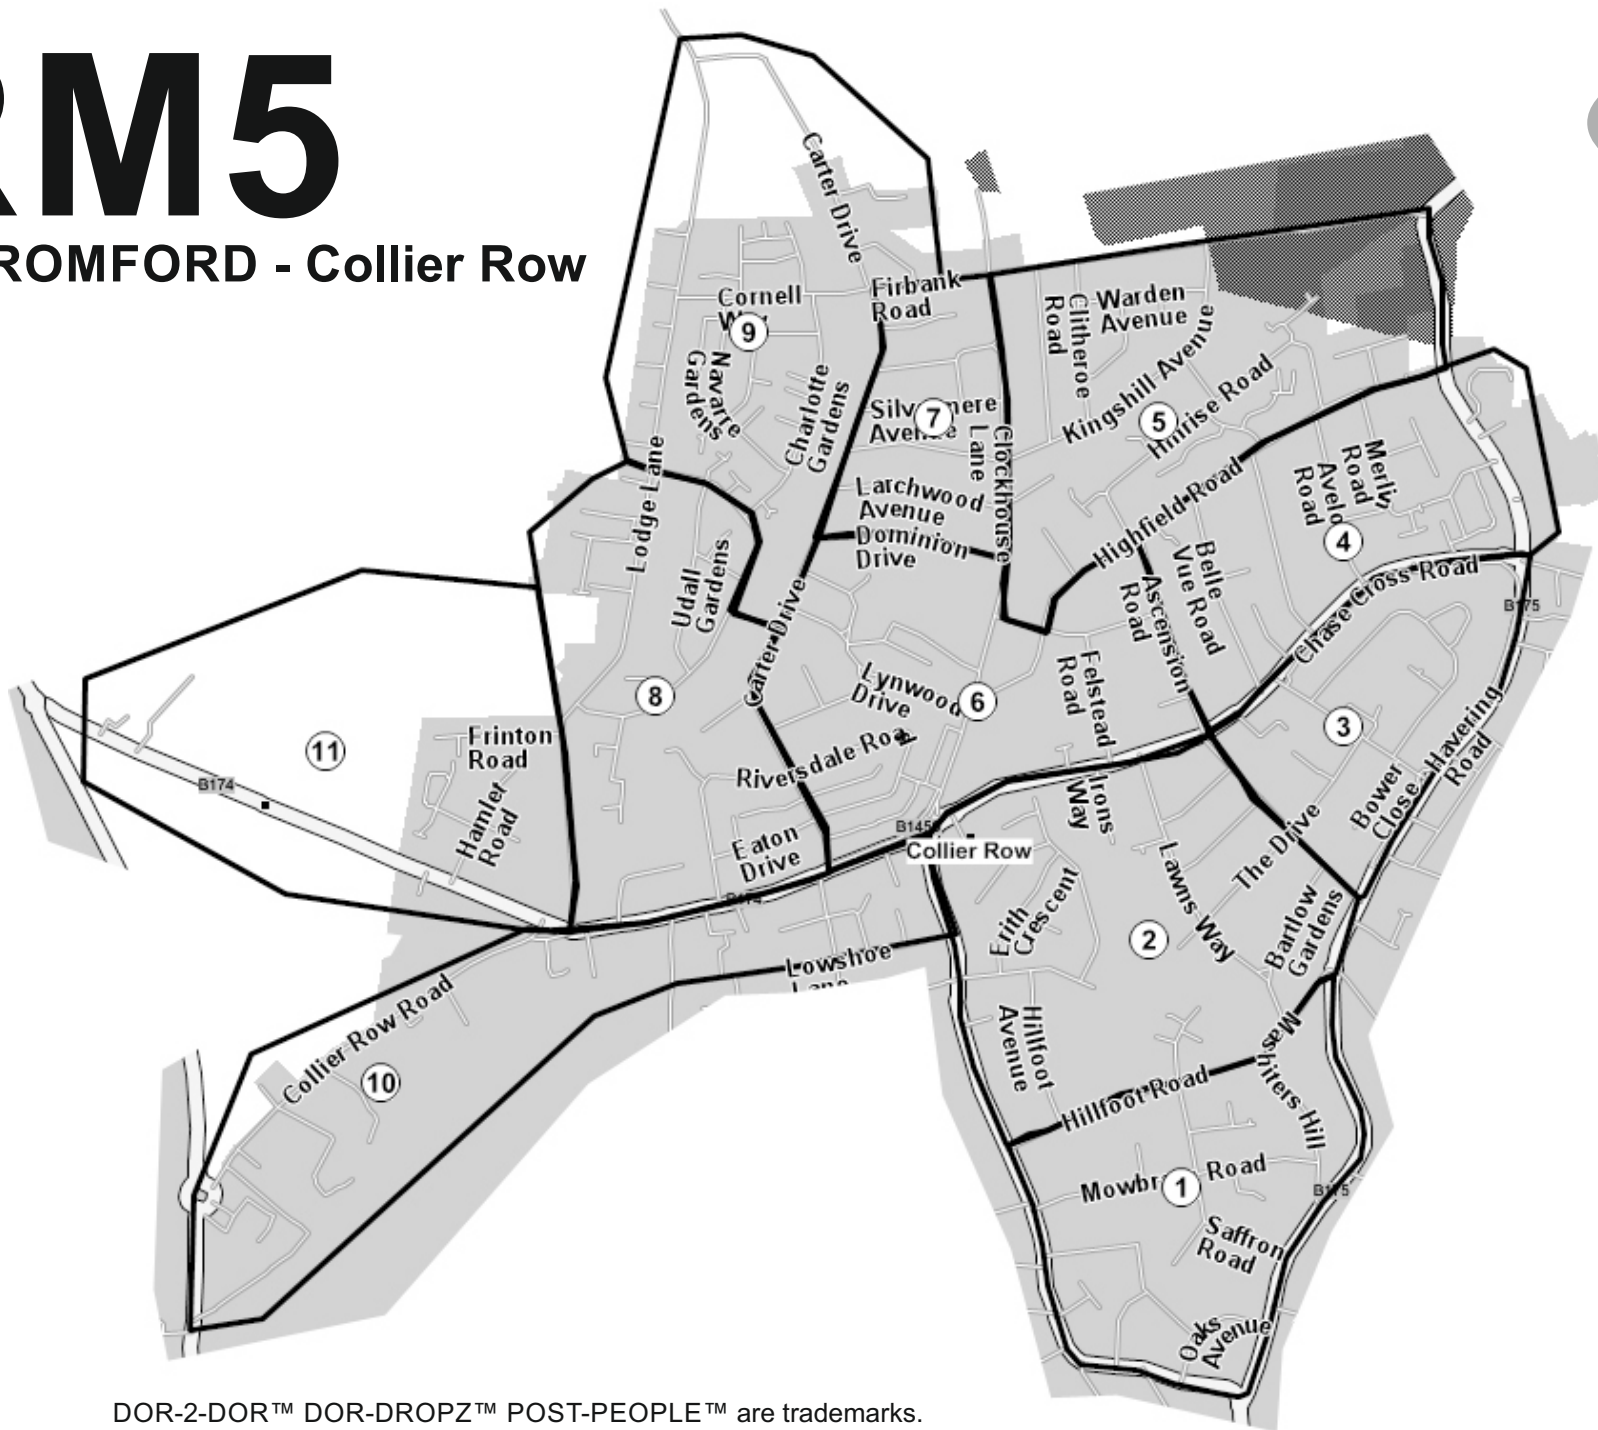

# RM5

Inc: ROMFORD - Collier Row

Area	QTY
1	850
2	1050
3	650
4	800
5	1250
6	850
7	450
8	850
9	1000
10	400
11	300
<b>Total</b>	<b>8,450</b>

DOR-2-DOR™ DOR-DROPZ™ POST-PEOPLE™ are trademarks.  
 DOR-2-DOR™ is a franchise all offices are owned and operated independently under licence.