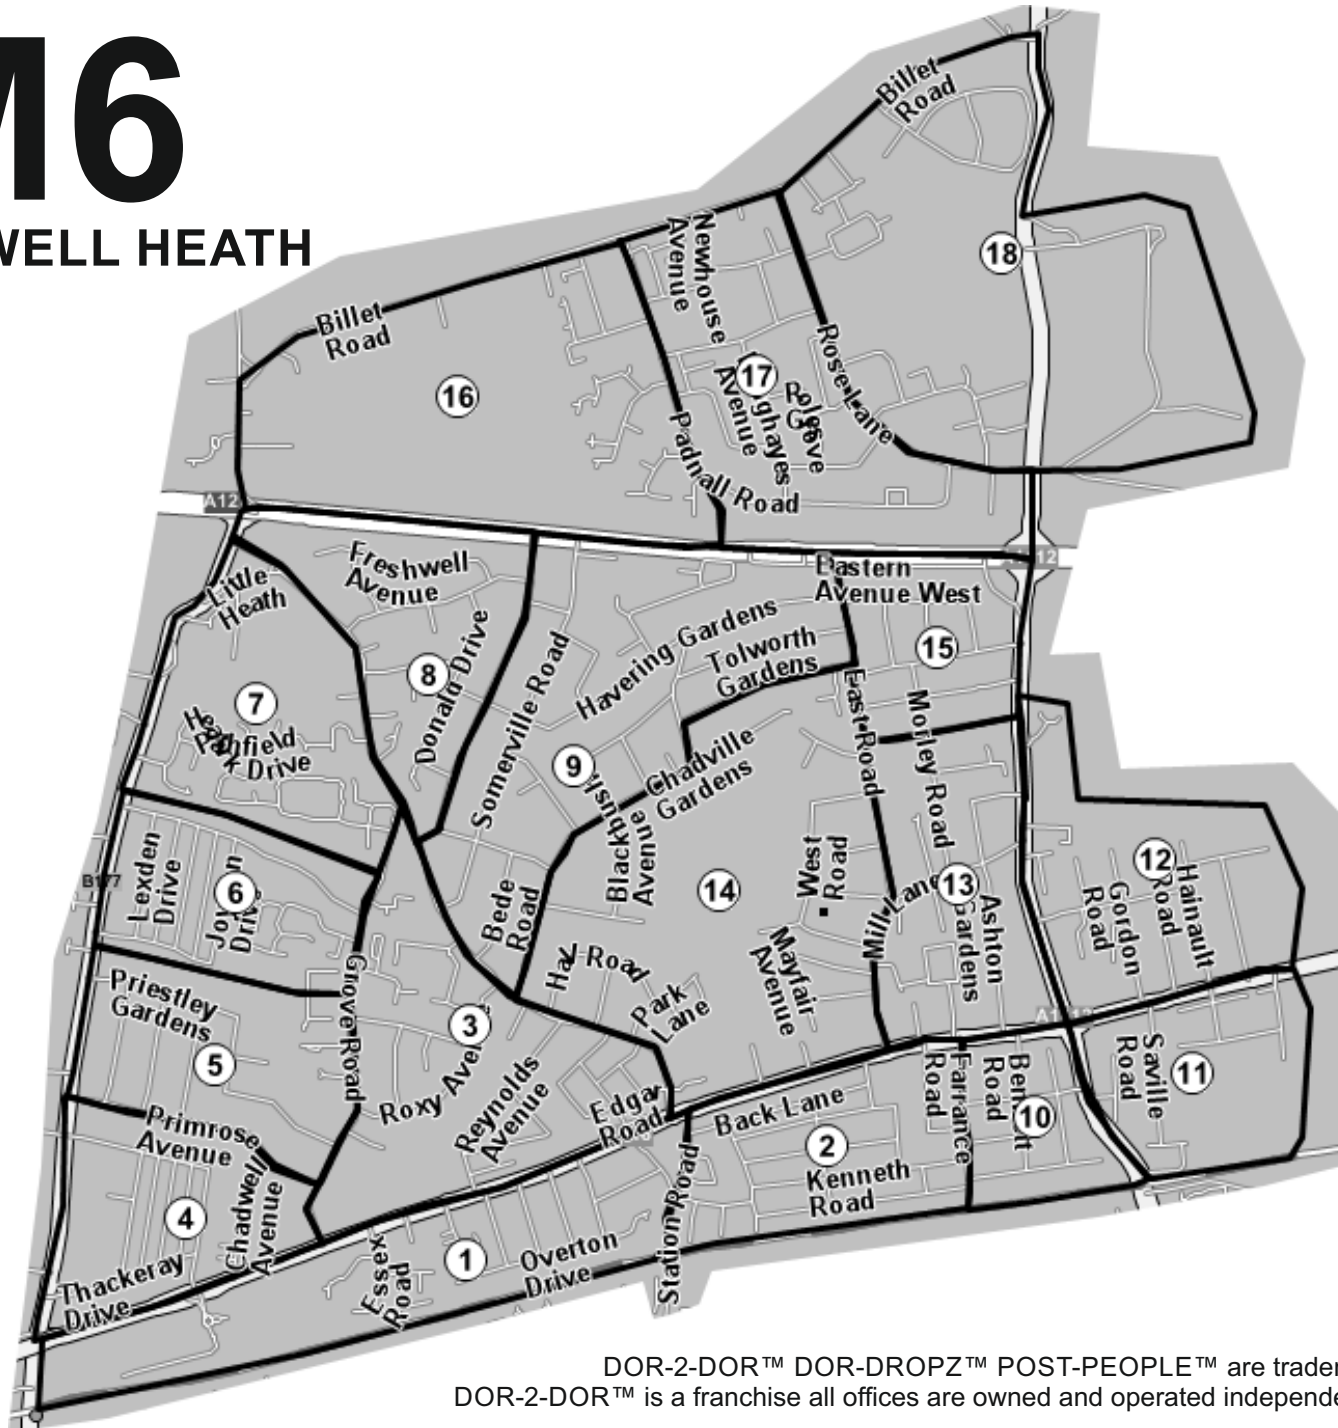

RM6

Inc: CHADWELL HEATH

| Area | QTY |
|--------------|---------------|
| 1 | 800 |
| 2 | 850 |
| 3 | 1250 |
| 4 | 450 |
| 5 | 550 |
| 6 | 750 |
| 7 | 750 |
| 8 | 550 |
| 9 | 1300 |
| 10 | 400 |
| 11 | 400 |
| 12 | 700 |
| 13 | 750 |
| 14 | 1000 |
| 15 | 400 |
| 16 | 600 |
| 17 | 1000 |
| 18 | 700 |
| Total | 13,200 |

DOR-2-DOR™ DOR-DROPZ™ POST-PEOPLE™ are trademarks.
DOR-2-DOR™ is a franchise all offices are owned and operated independently under licence.