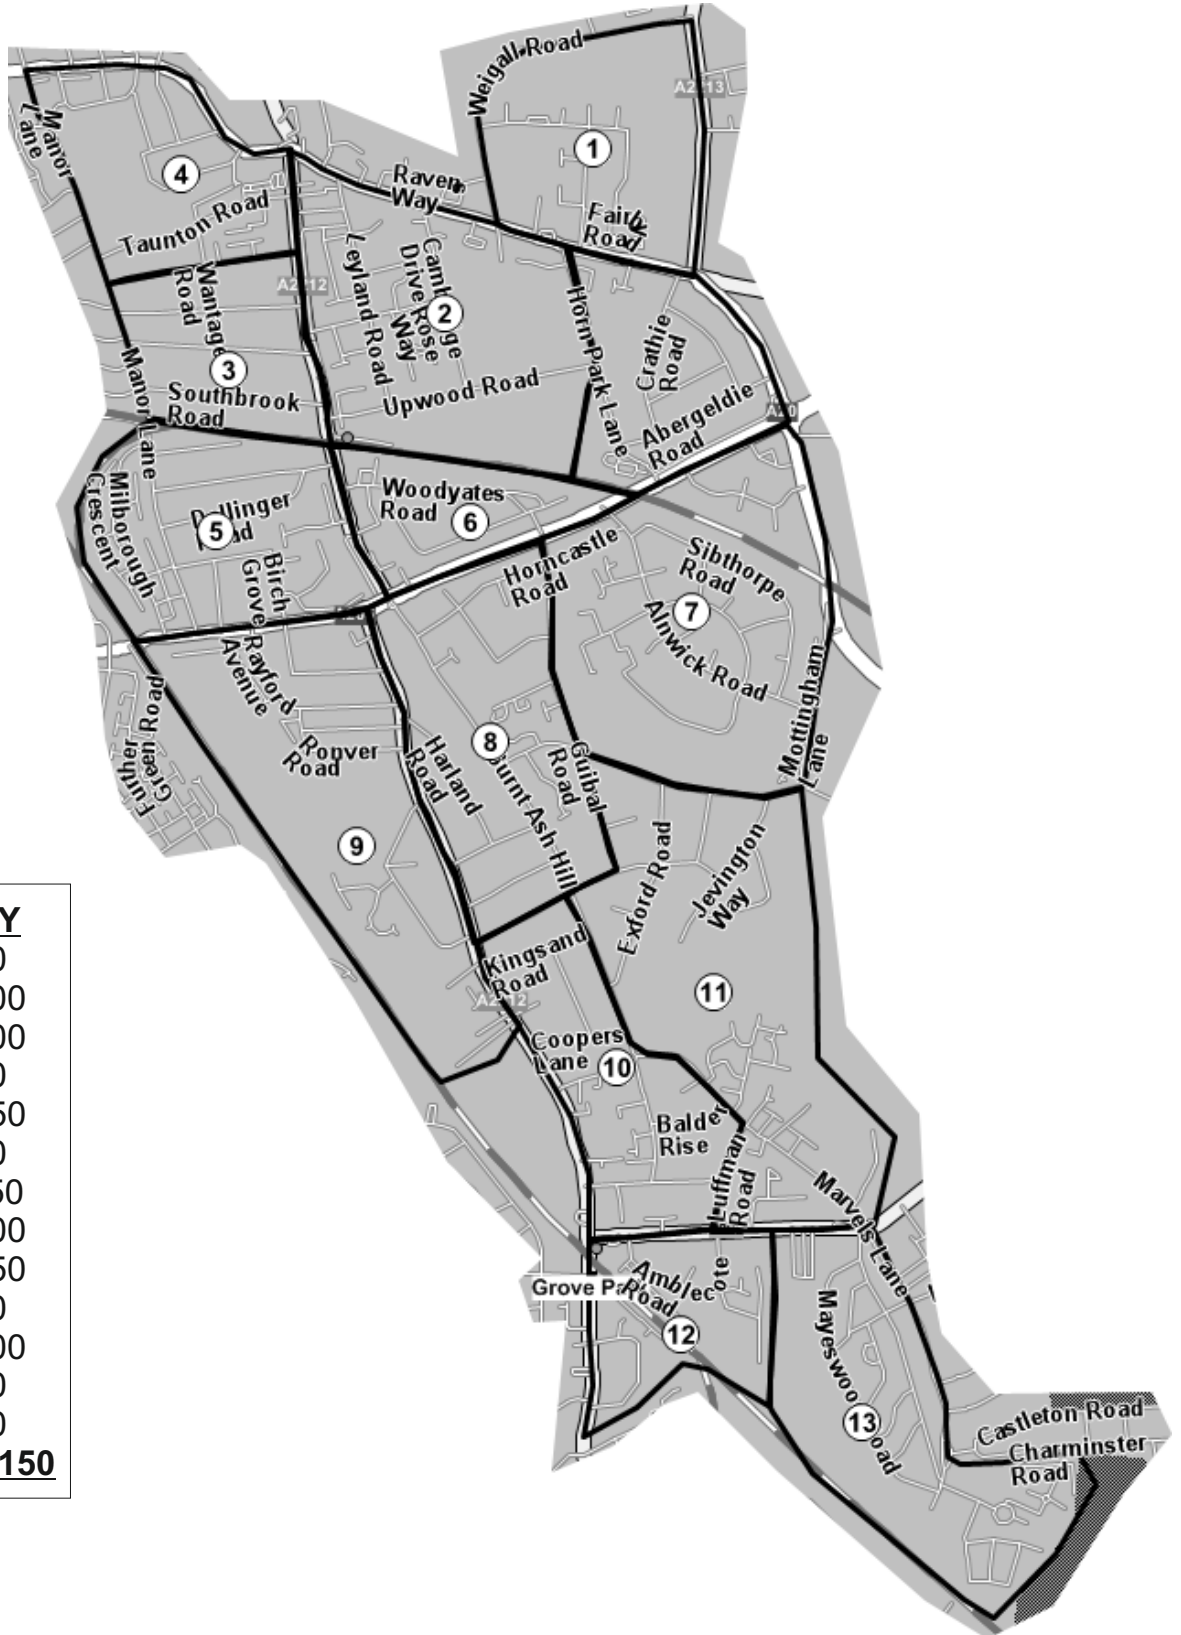

# SE12

Inc: LONDON - Lee, Grove Park, Chinbrook, Hither Green, Eltham, Horn Park & Blackheath

Area	QTY
1	600
2	1400
3	1000
4	950
5	1050
6	450
7	1150
8	1300
9	1050
10	950
11	1000
12	600
13	650
<b>Total</b>	<b>12,150</b>

DOR-2-DOR™ DOR-DROPZ™ POST-PEOPLE™ are trademarks.  
DOR-2-DOR™ is a franchise all offices are owned and operated independently under licence.