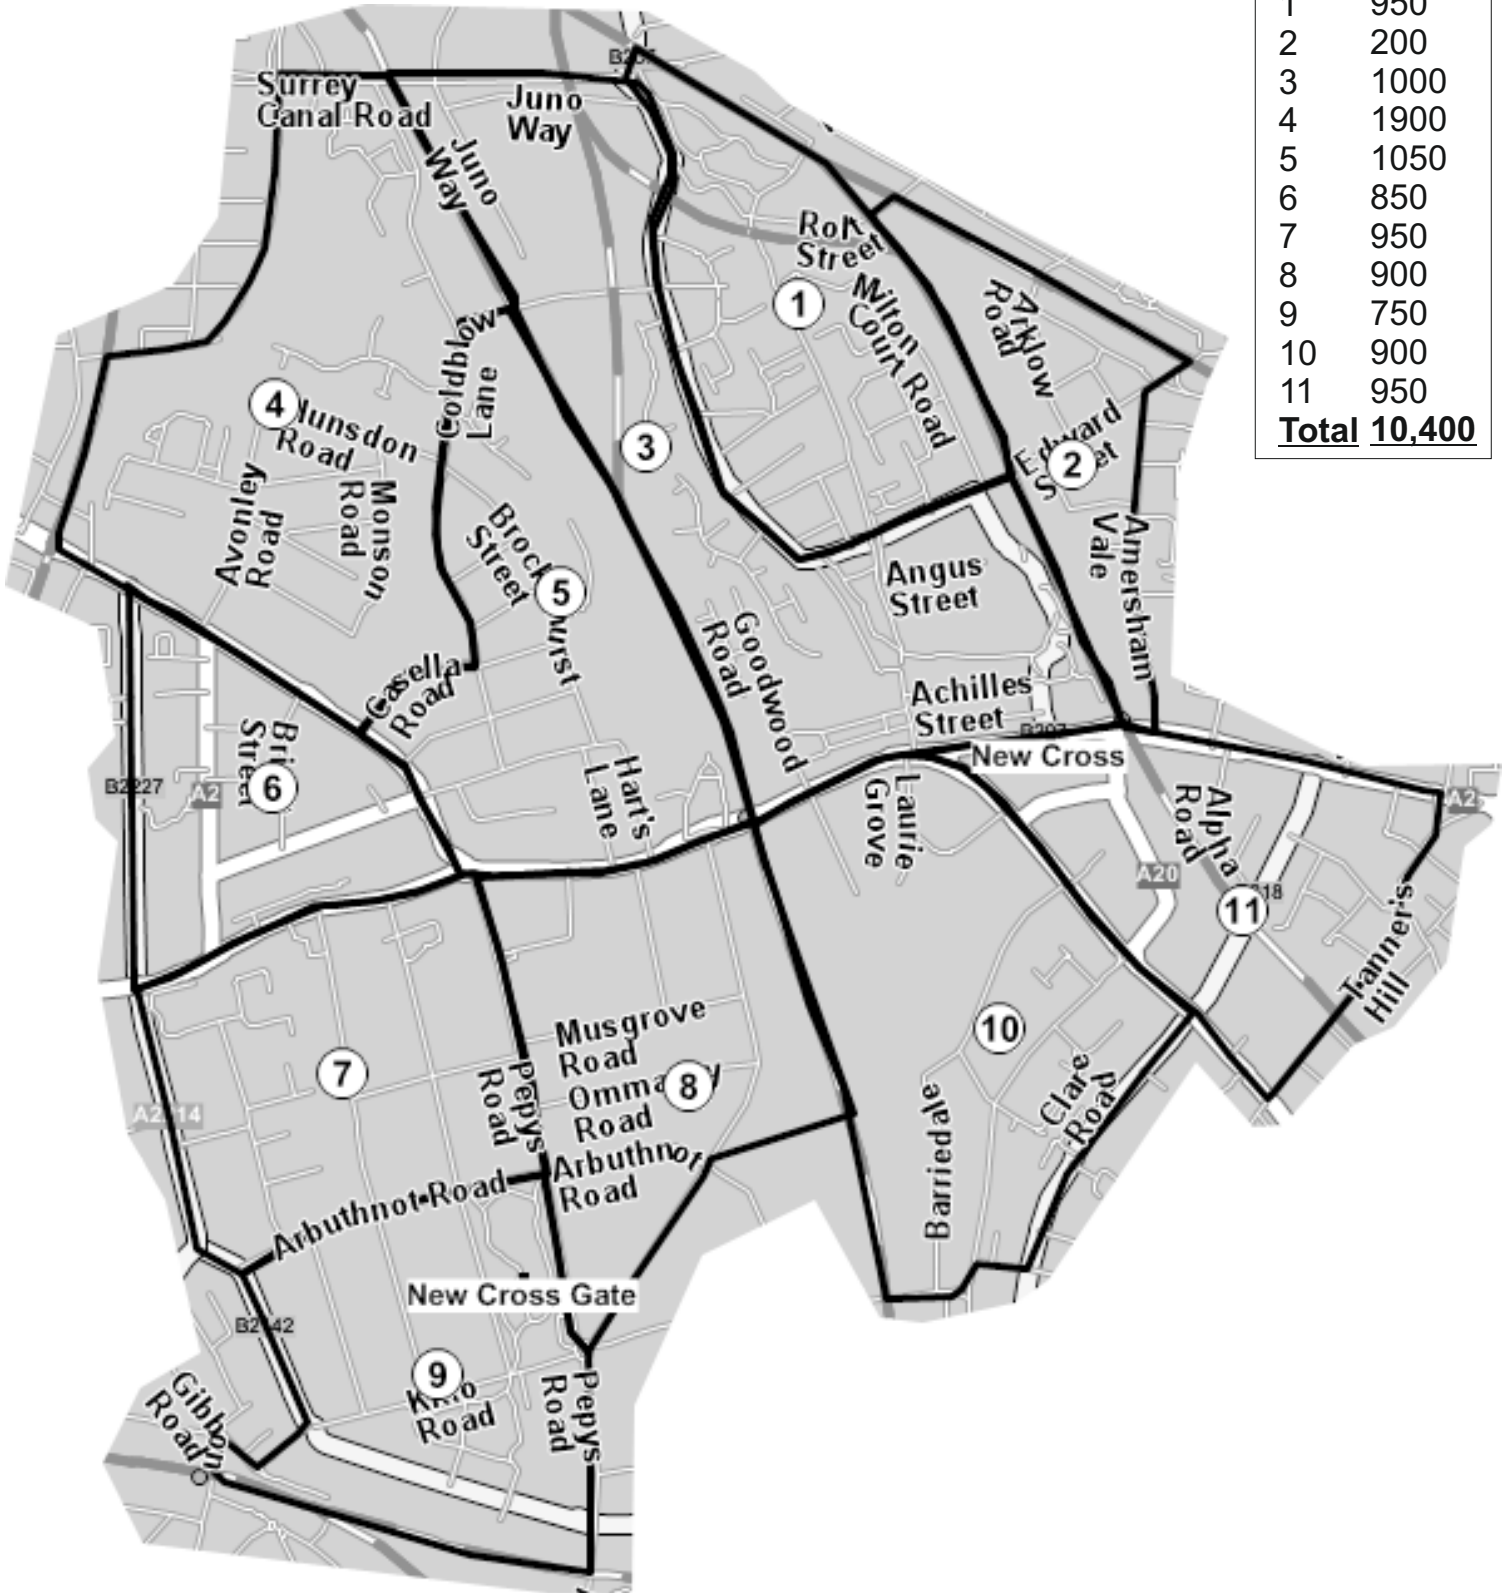

SE14

Inc: LONDON - New Cross

Area	QTY
1	950
2	200
3	1000
4	1900
5	1050
6	850
7	950
8	900
9	750
10	900
11	950
Total	10,400

DOR-2-DOR™ DOR-DROPZ™ POST-PEOPLE™ are trademarks.
DOR-2-DOR™ is a franchise all offices are owned and operated independently under licence.