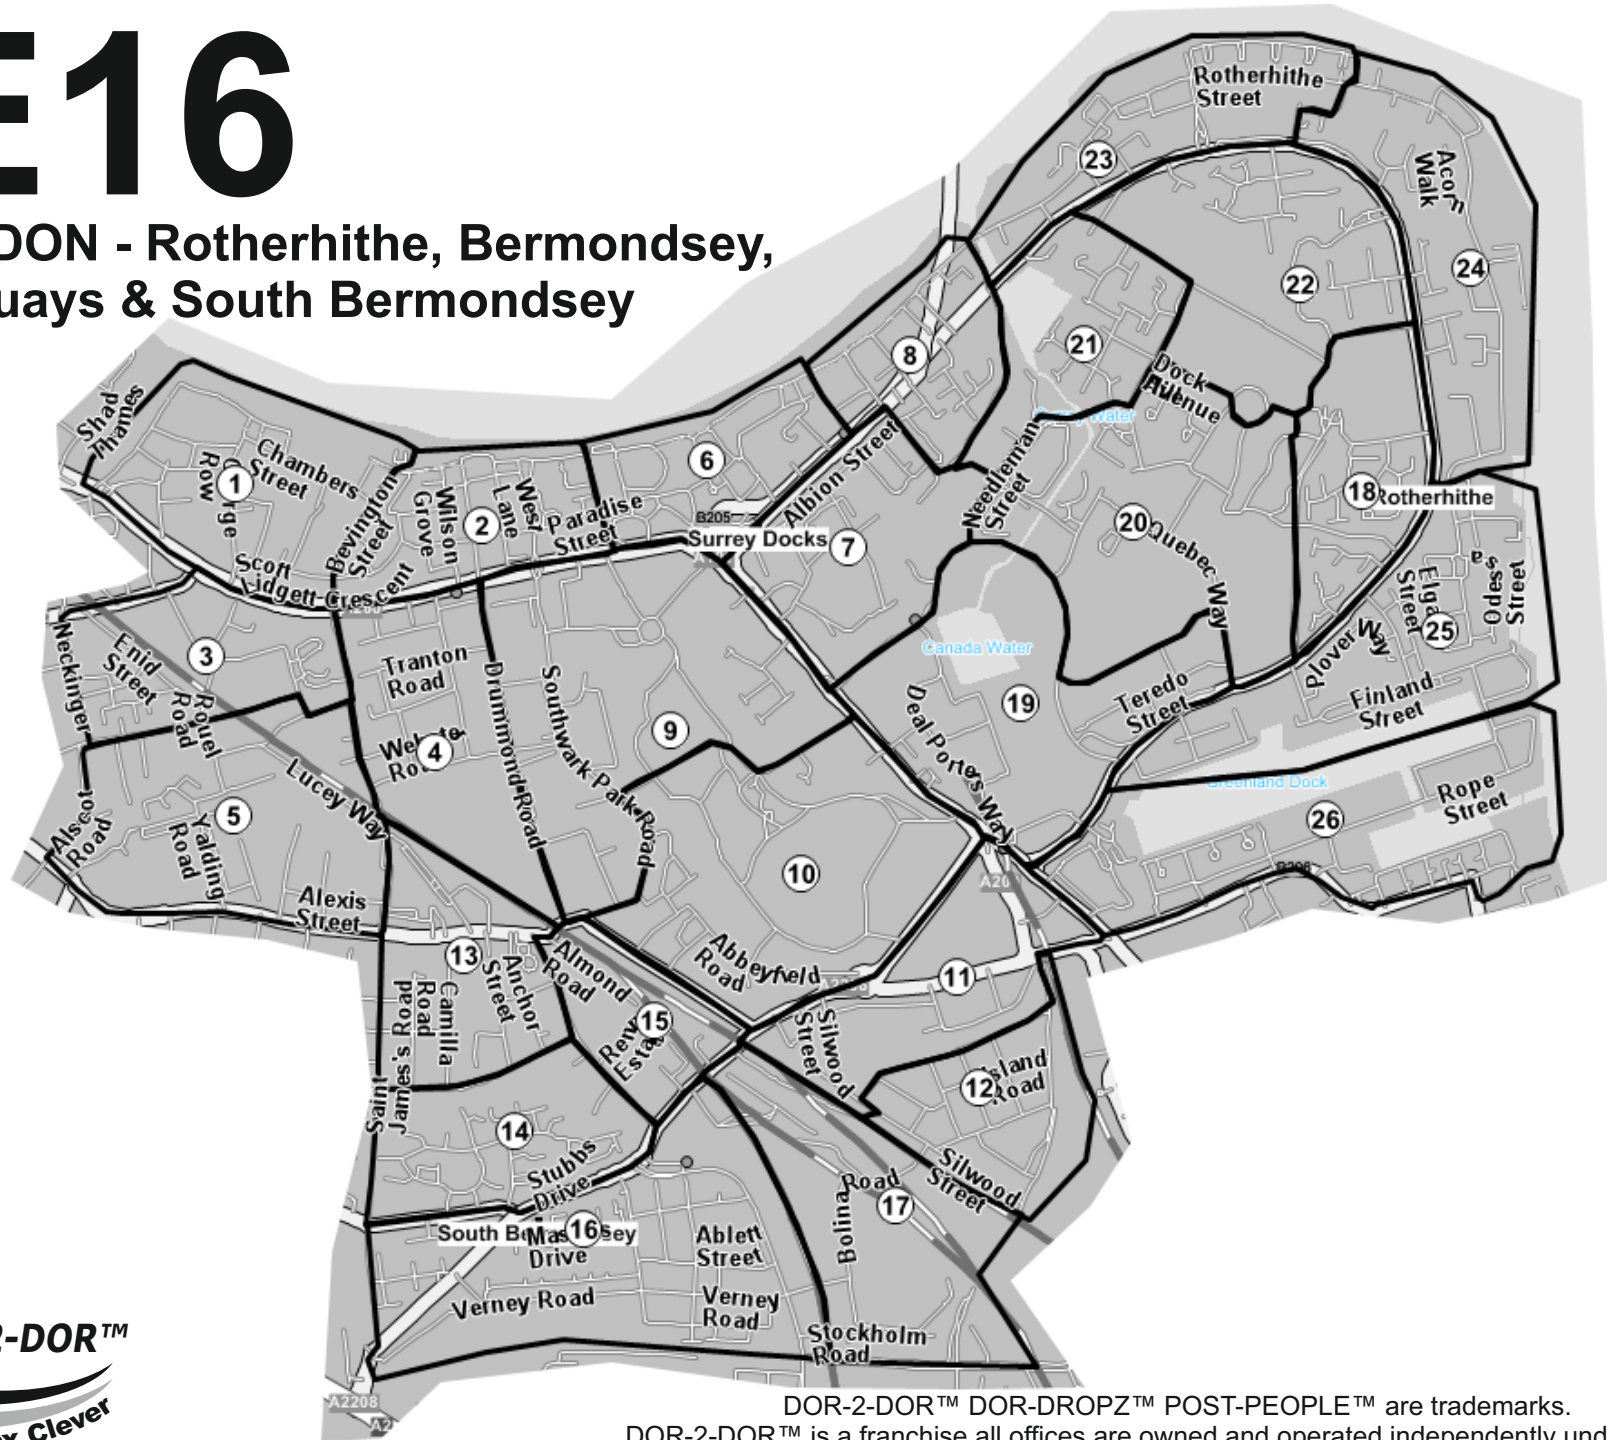

SE16

Inc: LONDON - Rotherhithe, Bermondsey,
Surrey Quays & South Bermondsey

Area	QTY
1	1600
2	800
3	1450
4	800
5	1650
6	650
7	1650
8	750
9	1450
10	750
11	1400
12	700
13	950
14	900
15	400
16	1300
17	150
18	500
19	450
20	850
21	650
22	400
23	1250
24	1150
25	1350
26	1250
Total	25,200

DOR-2-DOR™ DOR-DROPZ™ POST-PEOPLE™ are trademarks.
DOR-2-DOR™ is a franchise all offices are owned and operated independently under licence.