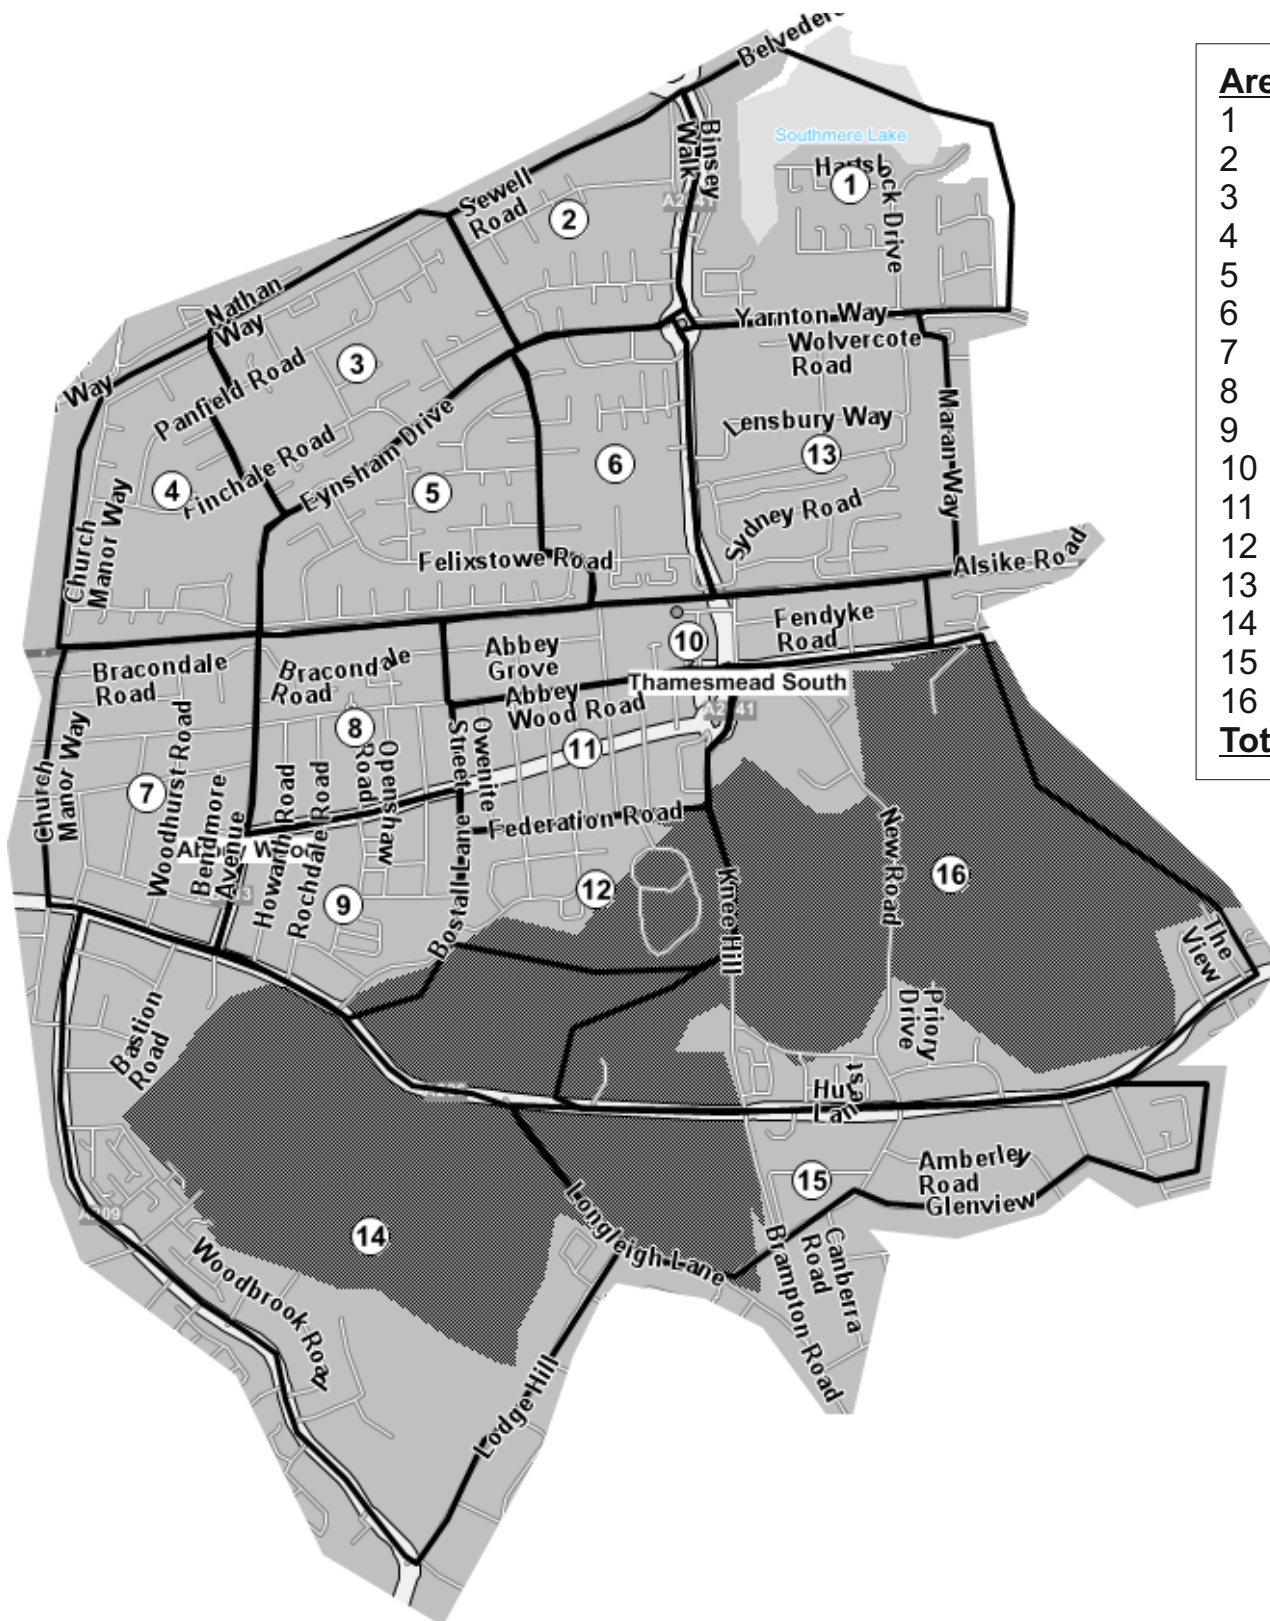

SE2

Inc:LONDON - Abbey Wood, West Heath & Crossness

Area	QTY
1	850
2	600
3	750
4	500
5	950
6	450
7	900
8	700
9	750
10	550
11	650
12	400
13	1400
14	750
15	550
16	650
Total	11,400

DOR-2-DOR™ DOR-DROPZ™ POST-PEOPLE™ are trademarks.
 DOR-2-DOR™ is a franchise all offices are owned and operated independently under licence.