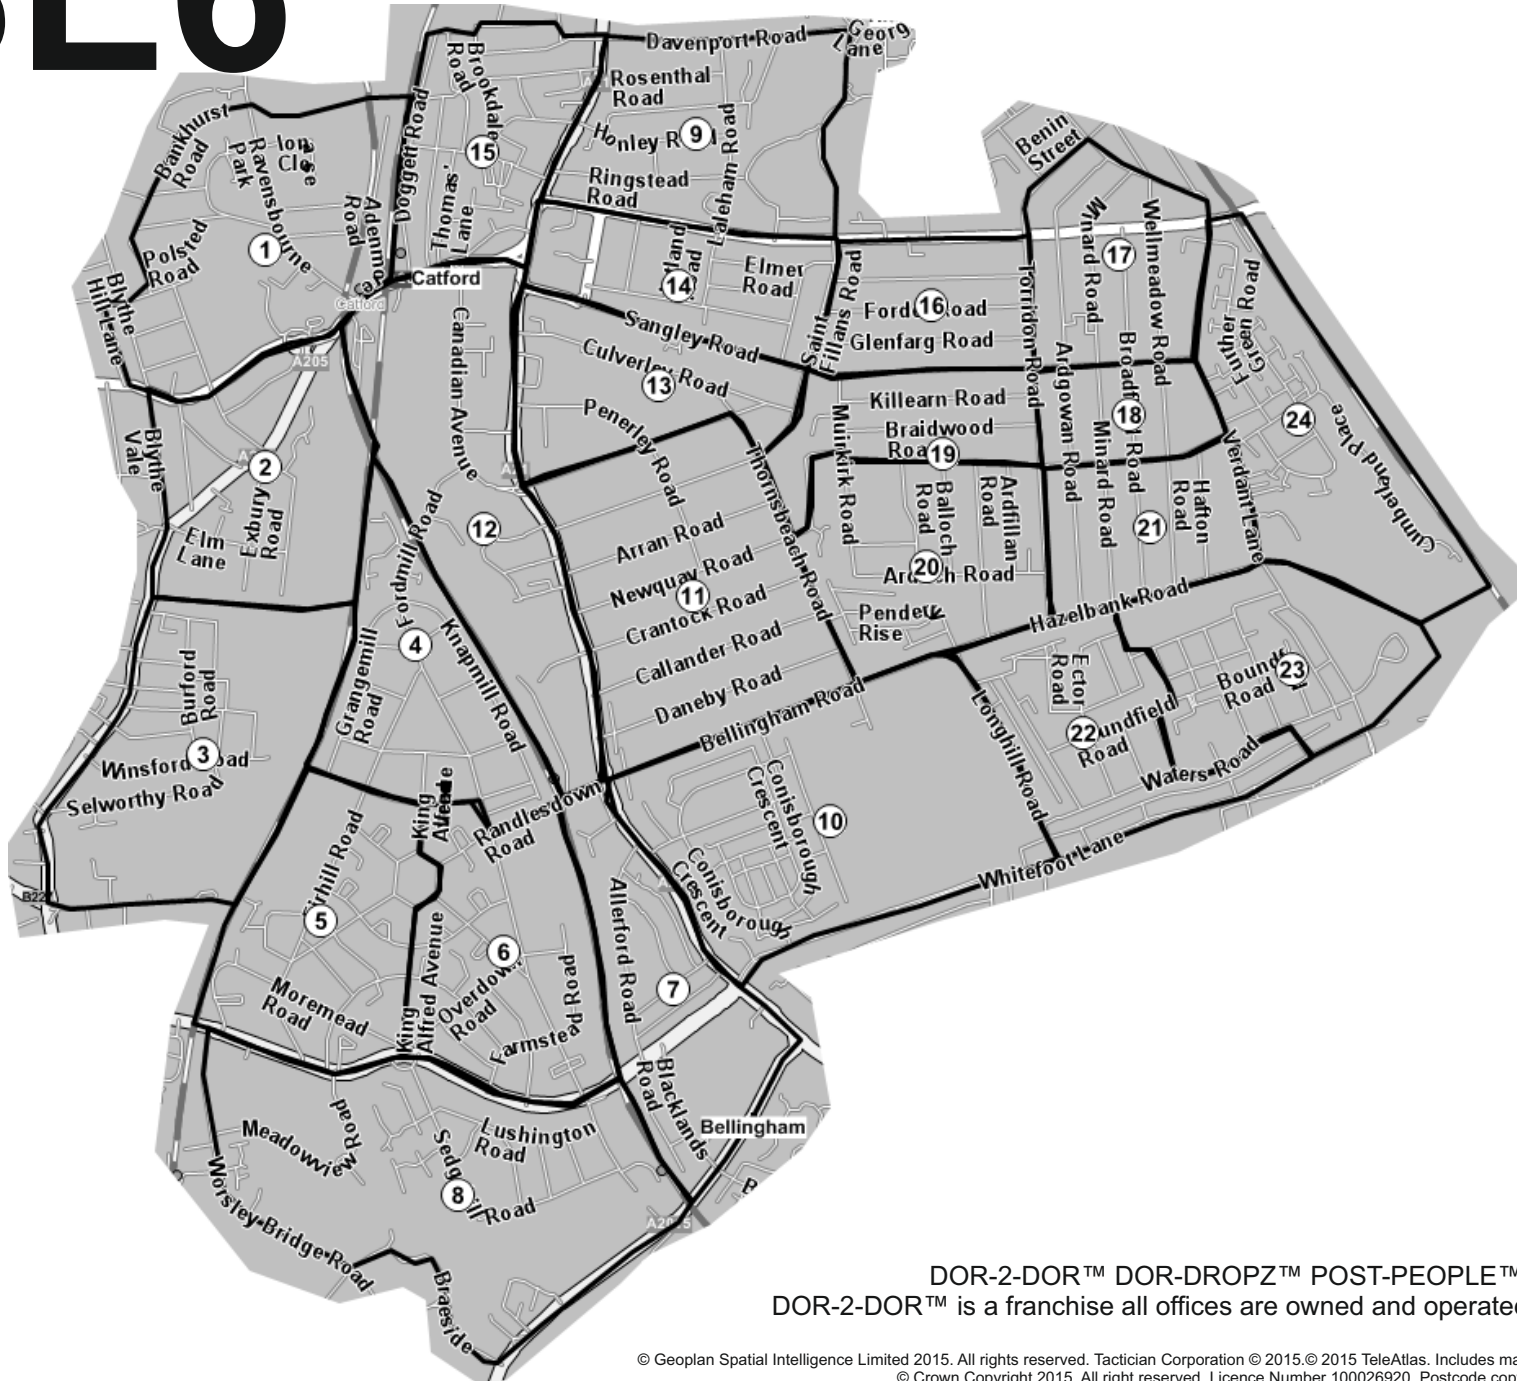

# SE6

Inc: LONDON - Catford, Bellingham & Hither Green

Area	QTY
1	950
2	950
3	850
4	900
5	950
6	800
7	800
8	1450
9	1250
10	1000
11	1150
12	650
13	700
14	1100
15	1400
16	700
17	750
18	350
19	750
20	900
21	600
22	1000
23	750
24	800
<b>Total</b>	<b>21,500</b>

DOR-2-DOR™ DOR-DROPZ™ POST-PEOPLE™ are trademarks.  
 DOR-2-DOR™ is a franchise all offices are owned and operated independently under licence.