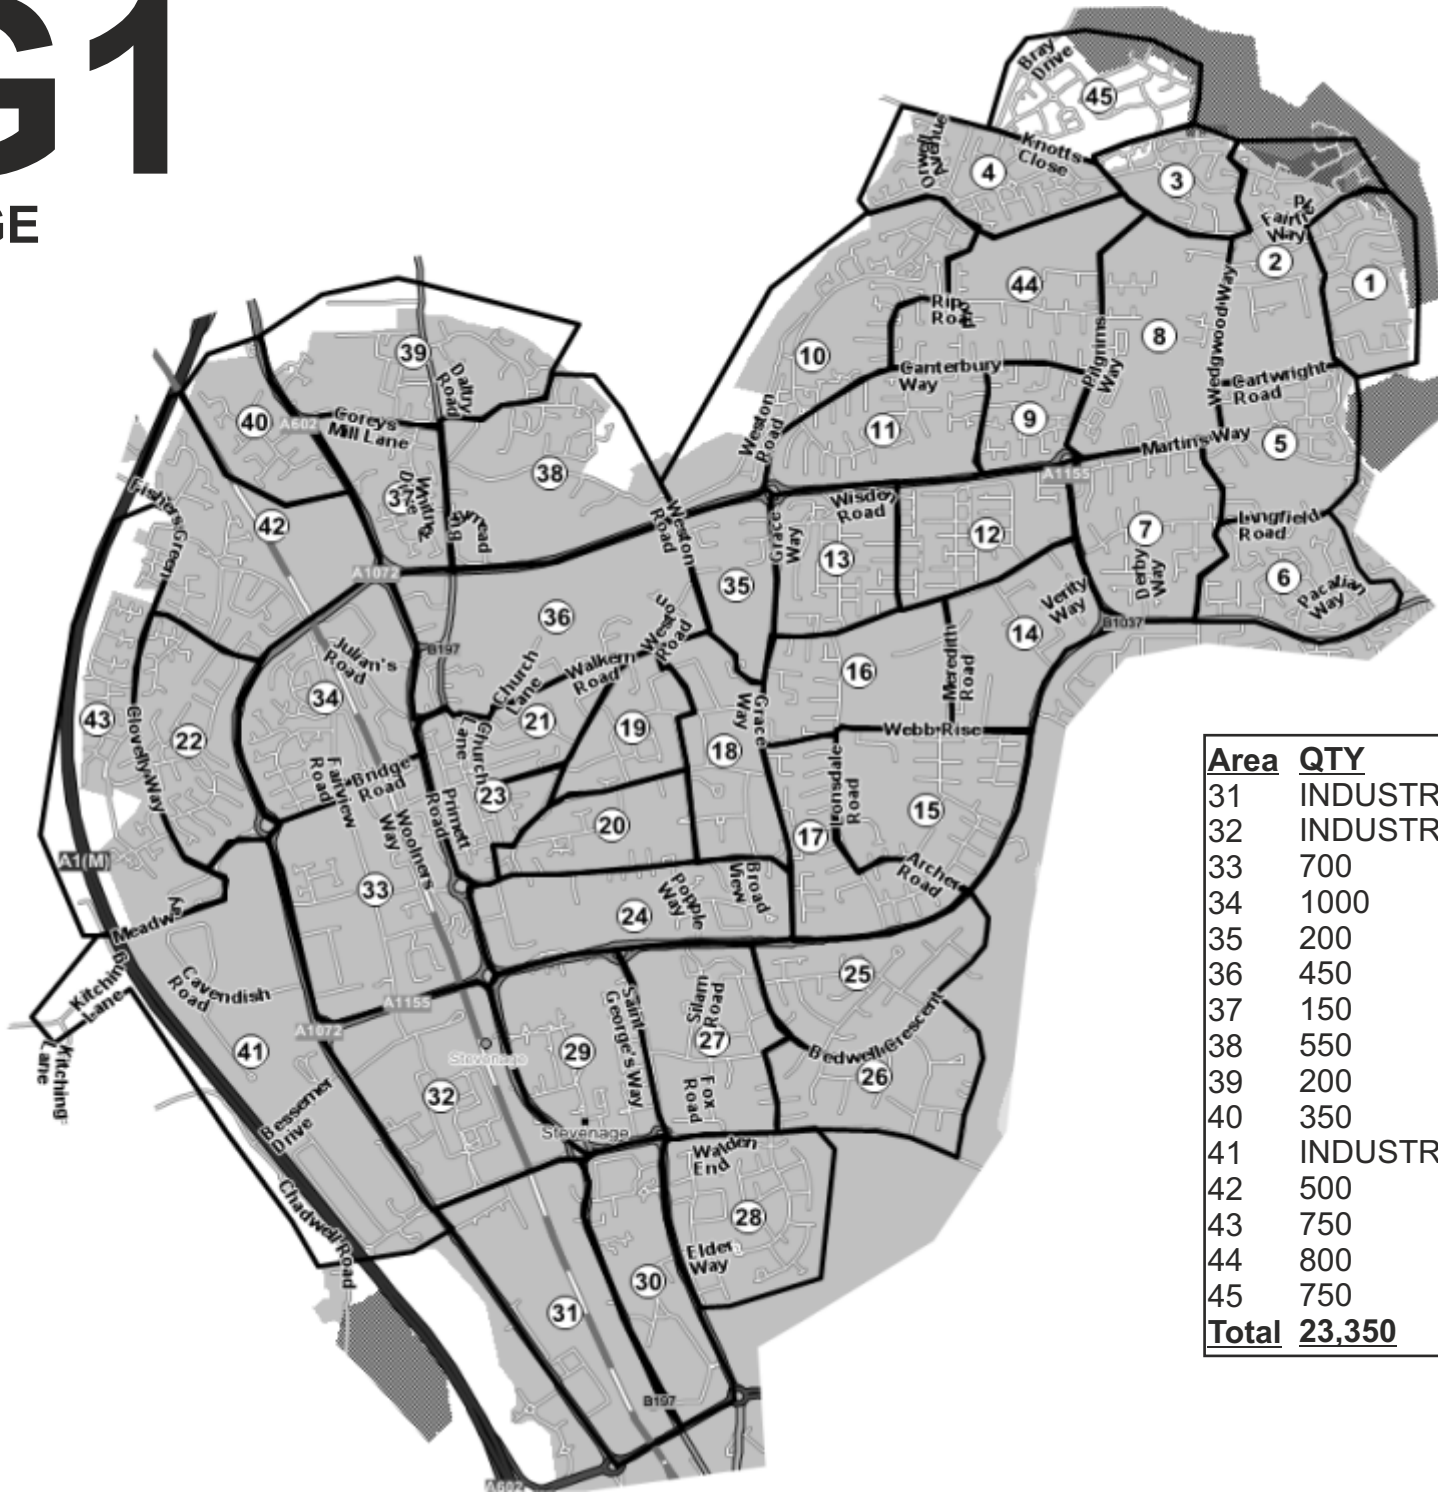

SG1

STEVENAGE

Area	QTY
1	500
2	600
3	450
4	600
5	700
6	900
7	700
8	600
9	450
10	750
11	750
12	750
13	550
14	550
15	650
16	450
17	750
18	500
19	450
20	450
21	300
22	700
23	450
24	450
25	650
26	700
27	950
28	650
29	INDUSTRIAL
30	INDUSTRIAL

Area	QTY
31	INDUSTRIAL
32	INDUSTRIAL
33	700
34	1000
35	200
36	450
37	150
38	550
39	200
40	350
41	INDUSTRIAL
42	500
43	750
44	800
45	750
Total	23,350

DOR-2-DOR™ DOR-DROPZ™ POST-PEOPLE™ are trademarks.
 DOR-2-DOR™ is a franchise all offices are owned and operated independently under licence.