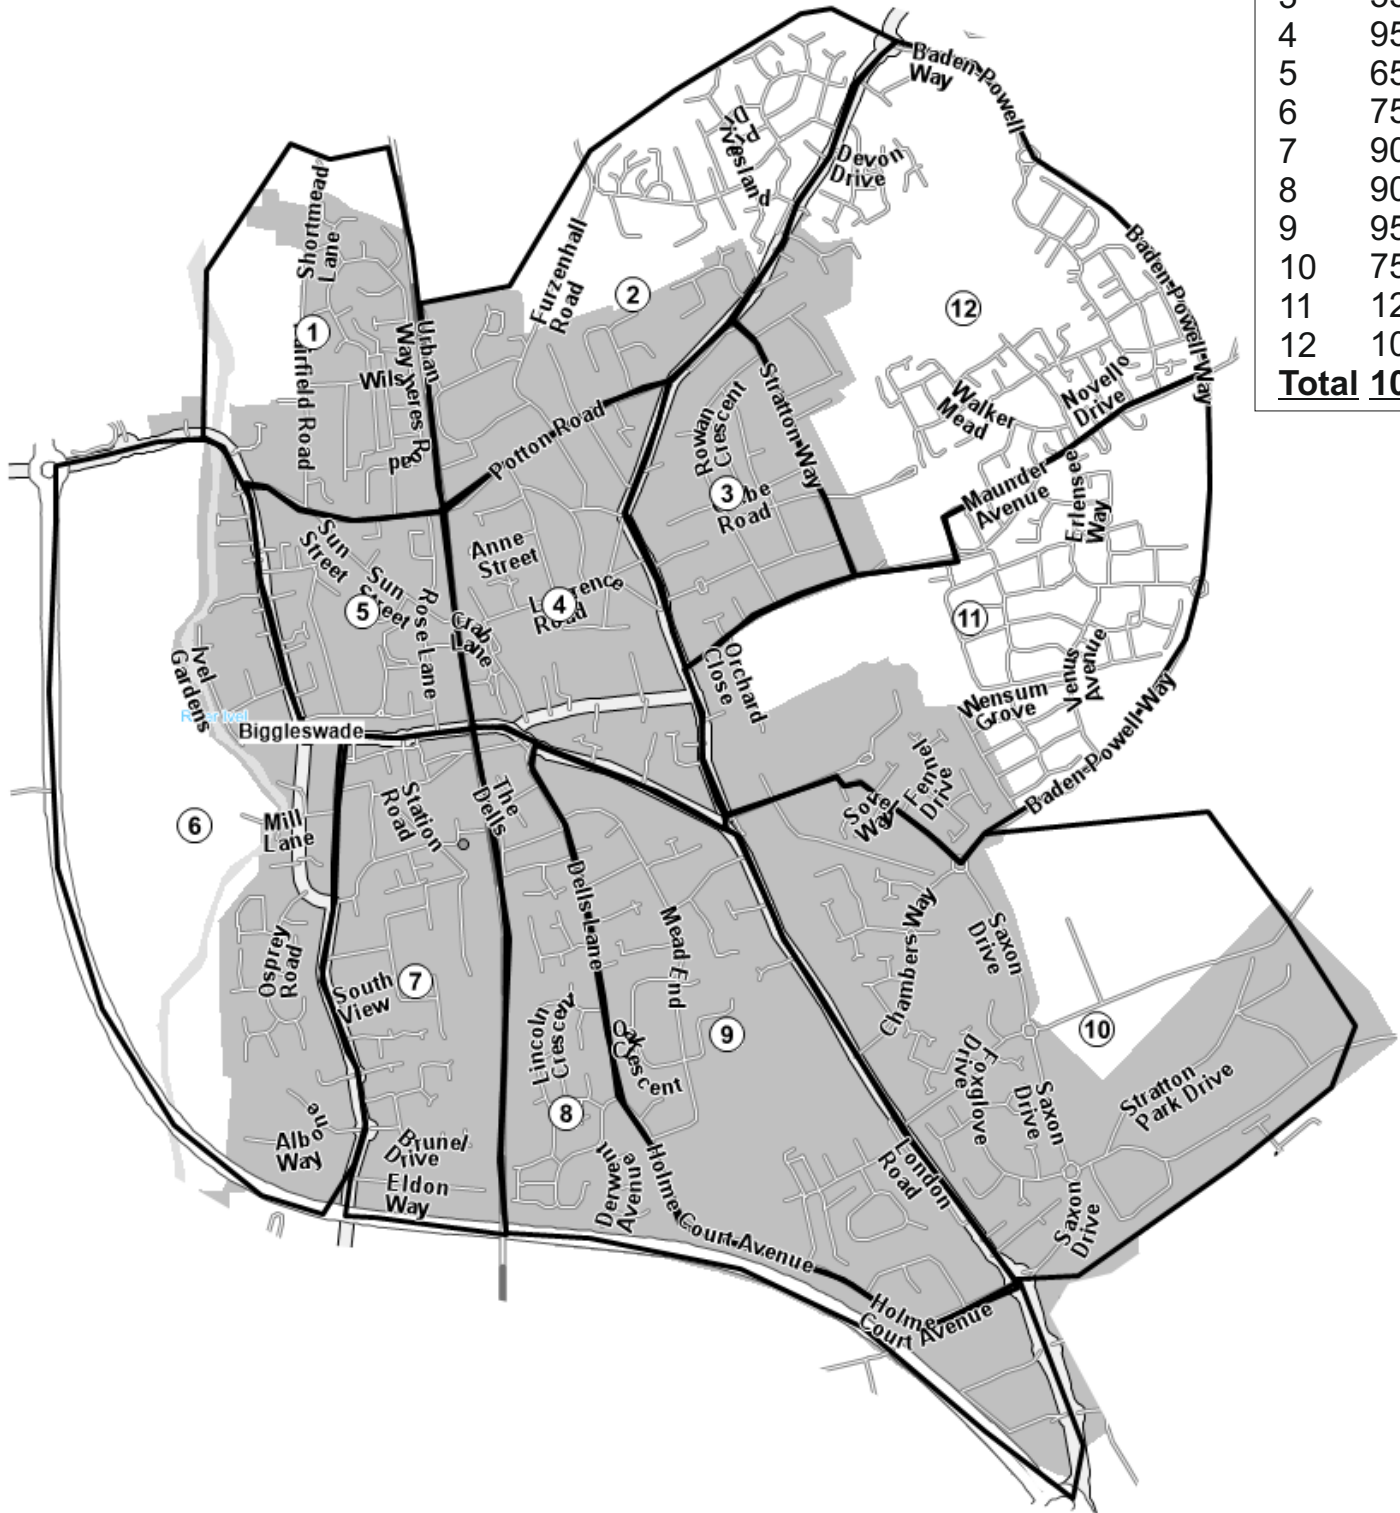

# SG18

Inc: BIGGLESWADE

Area	QTY
1	600
2	1050
3	550
4	950
5	650
6	750
7	900
8	900
9	950
10	750
11	1250
12	1050
<b>Total</b>	<b>10,350</b>

DOR-2-DOR™ DOR-DROPZ™ POST-PEOPLE™ are trademarks.  
 DOR-2-DOR™ is a franchise all offices are owned and operated independently under licence.