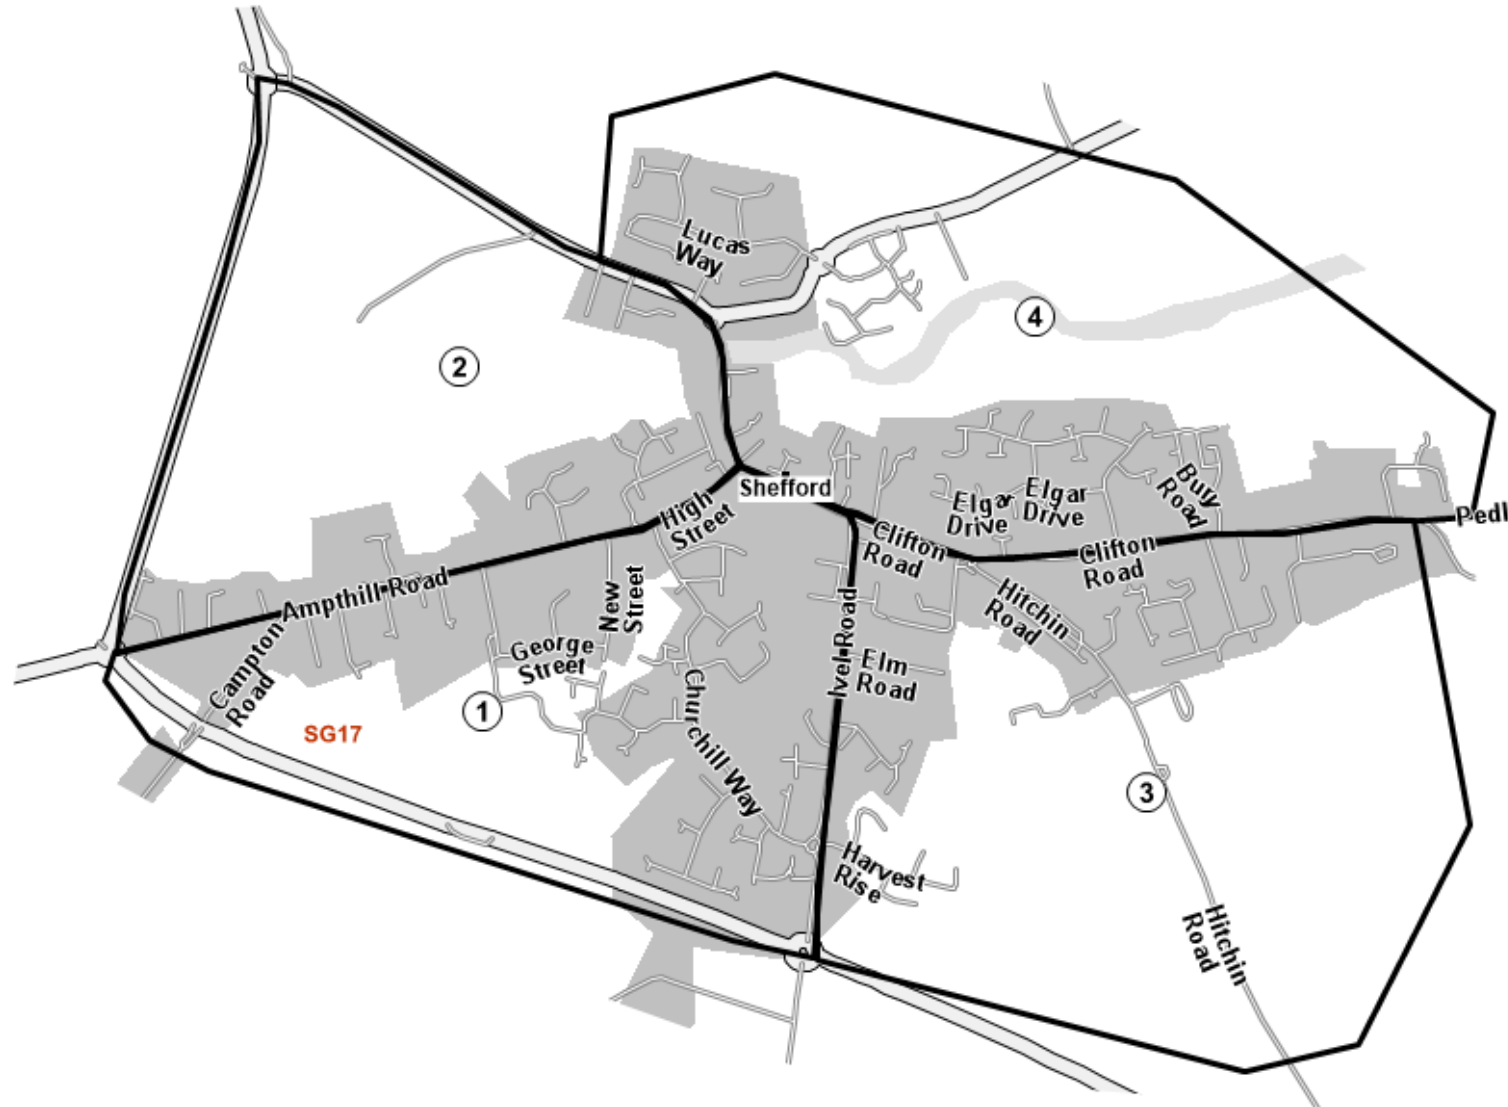

# SHEFFORD

SG17

Area	QTY
1	1000
2	500
3	700
4	1000
<b>Total</b>	<b>3,200</b>

DOR-2-DOR™ TRAK2DOR™ POST-PEOPLE™ are trademarks.  
DOR-2-DOR™ is a franchise all offices are owned and operated independently under licence.