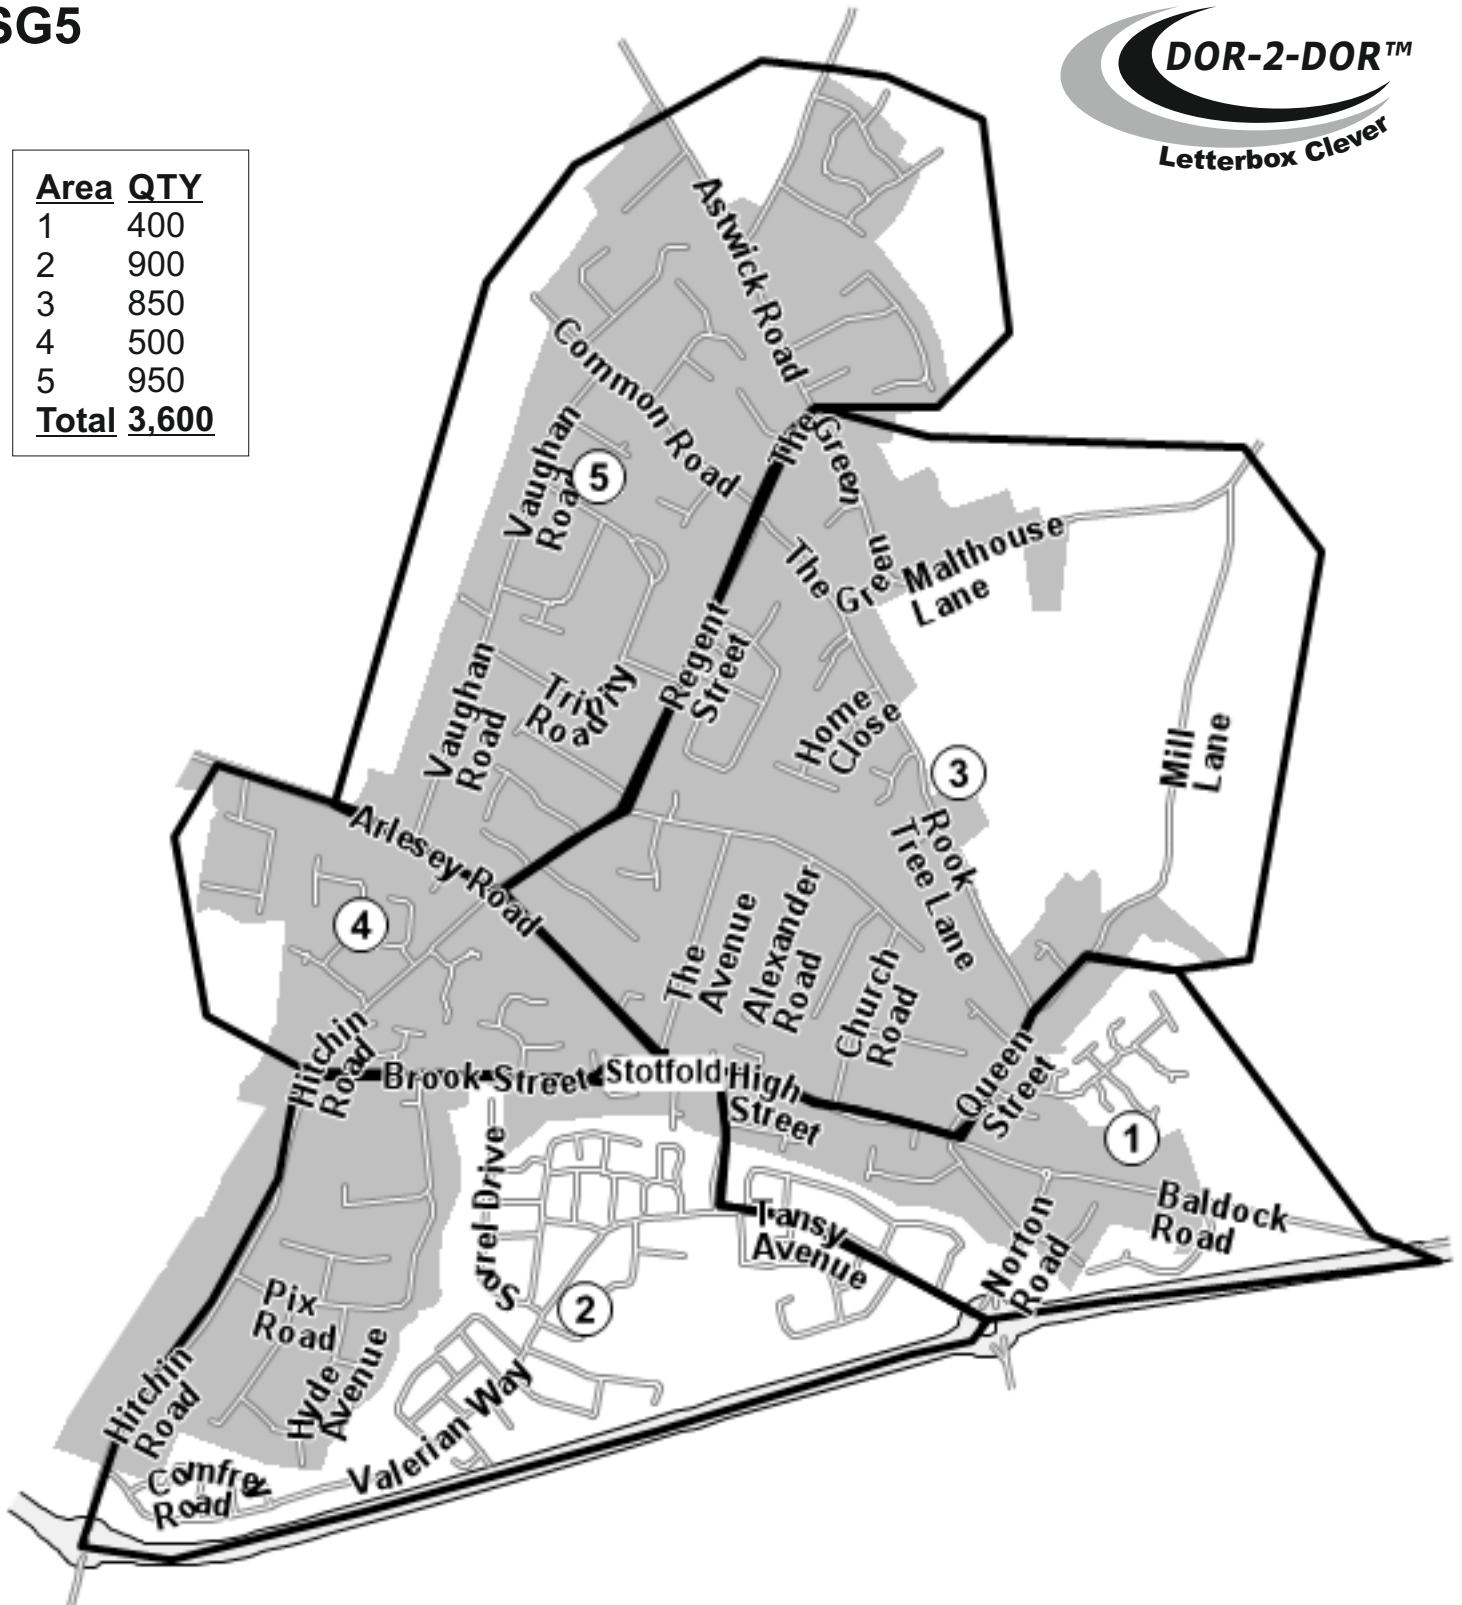

# STOTTFOLD

SG5

Area	QTY
1	400
2	900
3	850
4	500
5	950
<b>Total</b>	<b>3,600</b>

DOR-2-DOR™ TRAK2DOR™ POST-PEOPLE™ are trademarks.  
 DOR-2-DOR™ is a franchise all offices are owned and operated independently under licence.