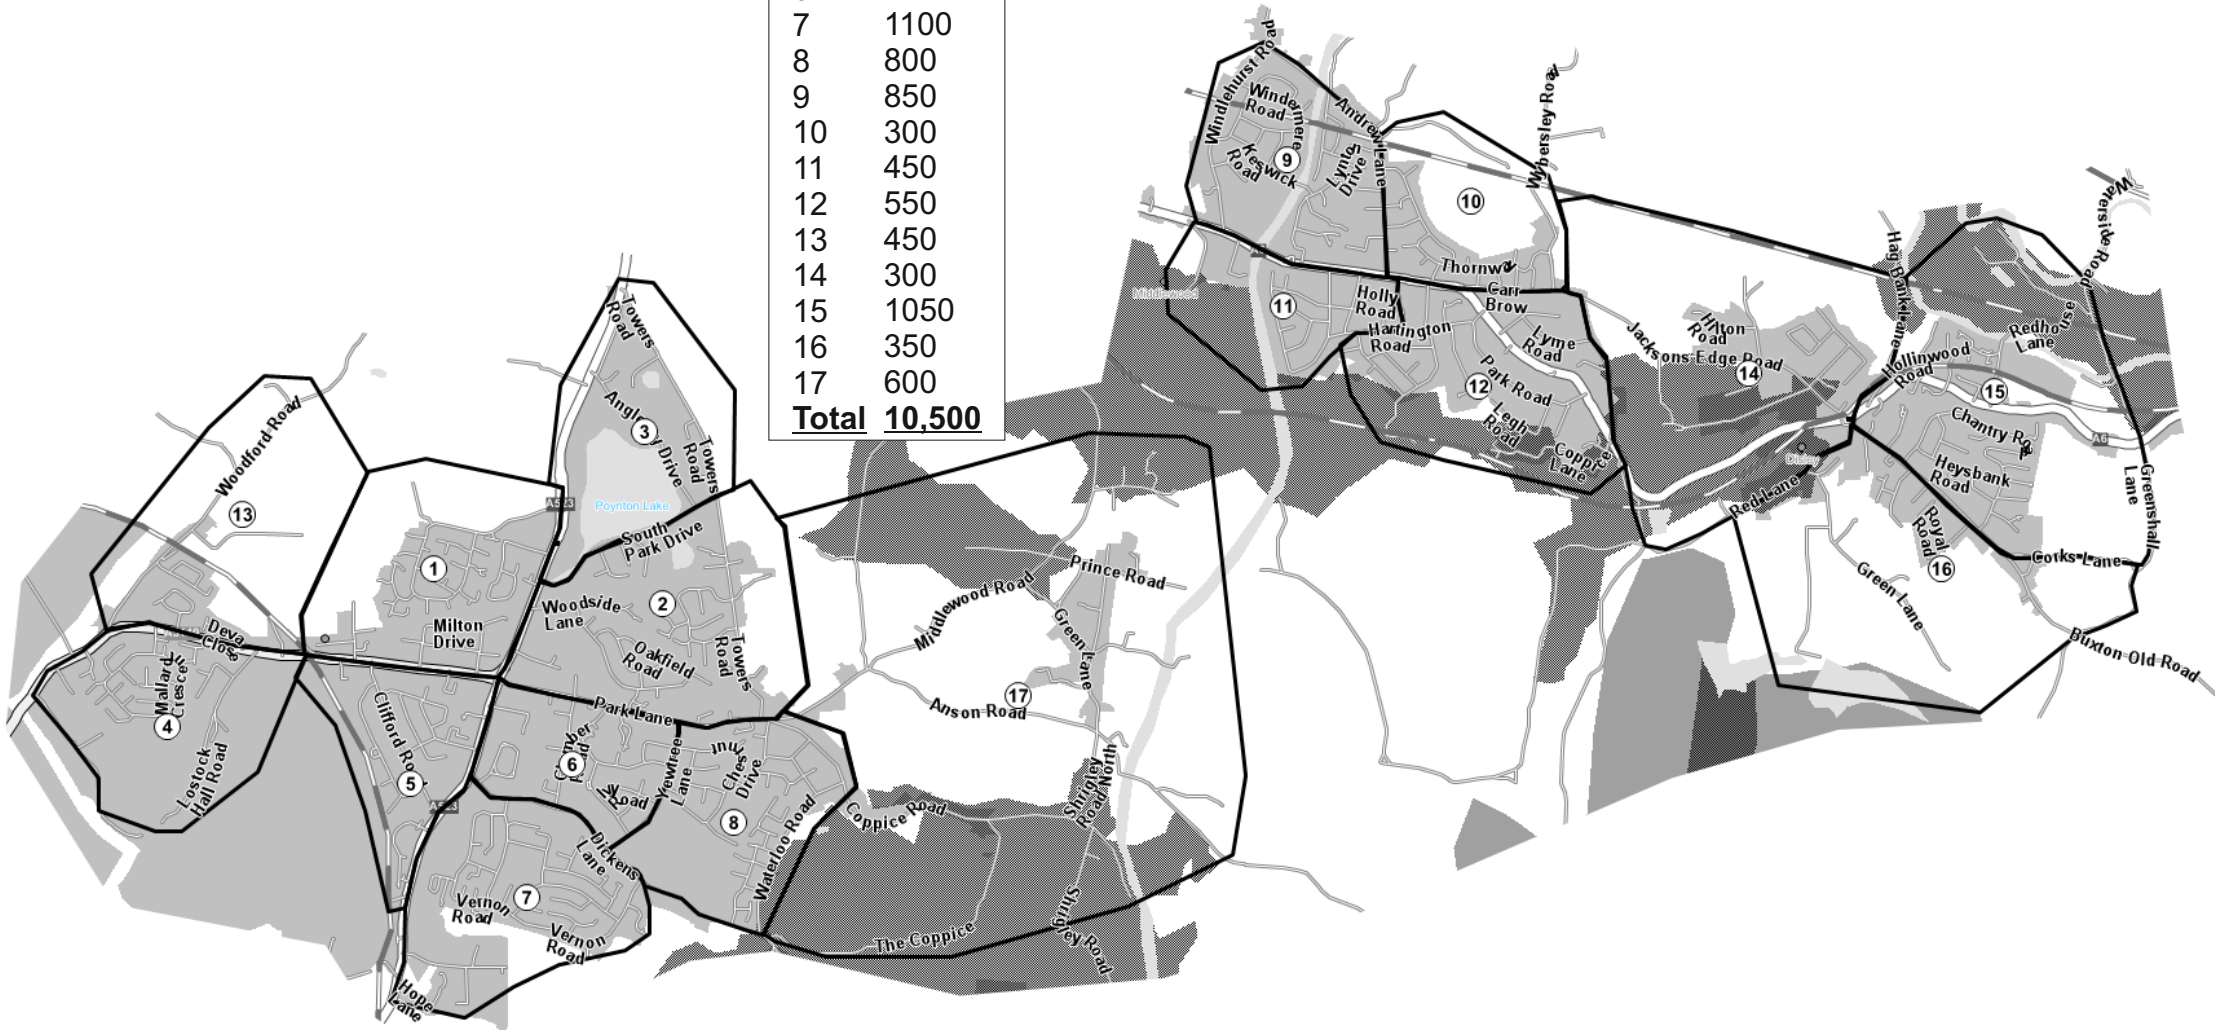

# SK12 Inc: HIGHER POYNTON, MIDDLEWOOD AND DISLEY

Area	QTY
1	750
2	850
3	150
4	550
5	600
6	800
7	1100
8	800
9	850
10	300
11	450
12	550
13	450
14	300
15	1050
16	350
17	600
<b>Total</b>	<b>10,500</b>

DOR-2-DOR™ DOR-DROPZ™ POST-PEOPLE™ are trademarks.  
 DOR-2-DOR™ is a franchise all offices are owned and operated independently under licence.