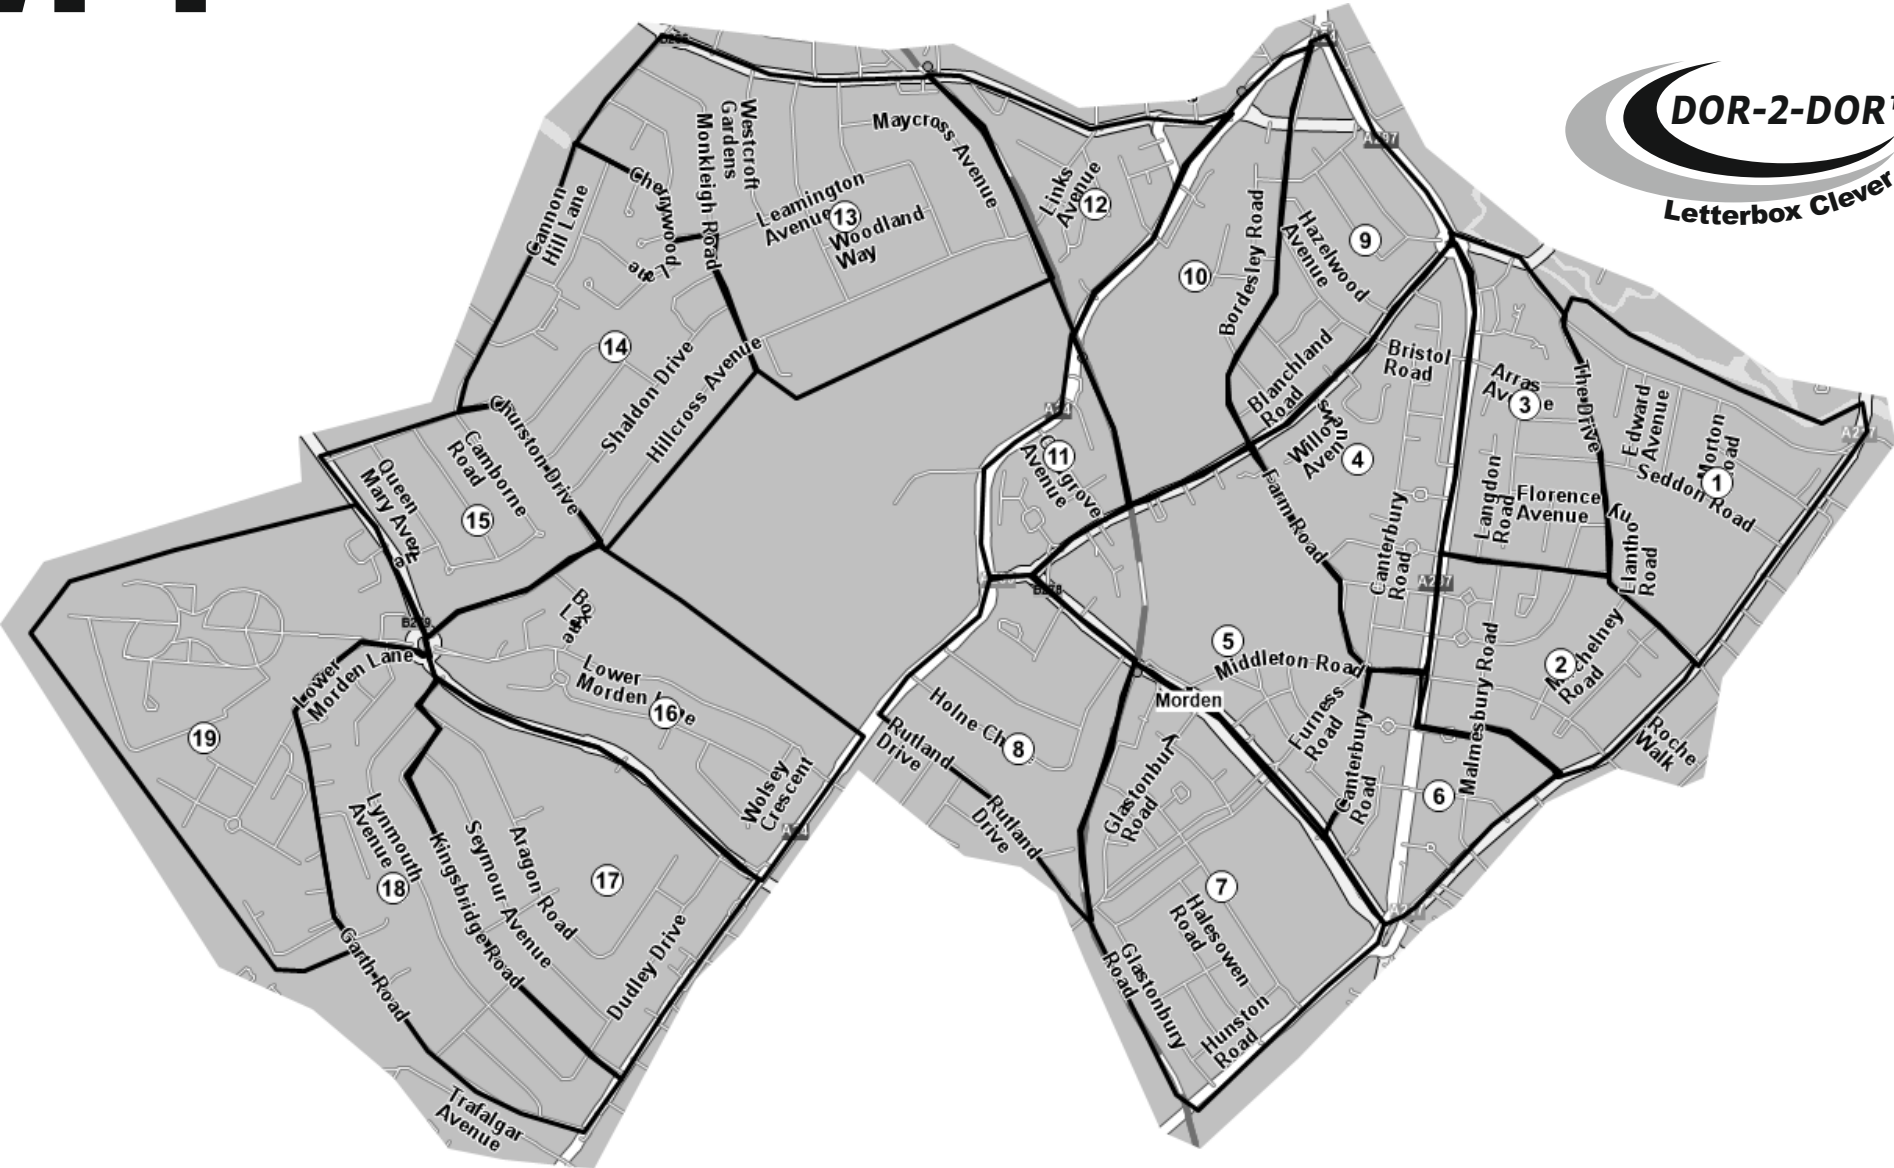

SM4

Inc: MORDEN -

Morden Park, Lower Morden, St. Helier (West) & Rose Hill

Area	QTY
1	750
2	700
3	750
4	1150
5	750
6	650
7	1350
8	450
9	950
10	750
11	350
12	550
13	1250
14	1050
15	550
16	700
17	1000
18	1100
19	350
Total	15,150

DOR-2-DOR™ DOR-DROPZ™ POST-PEOPLE™ are trademarks.
DOR-2-DOR™ is a franchise all offices are owned and operated independently under licence.