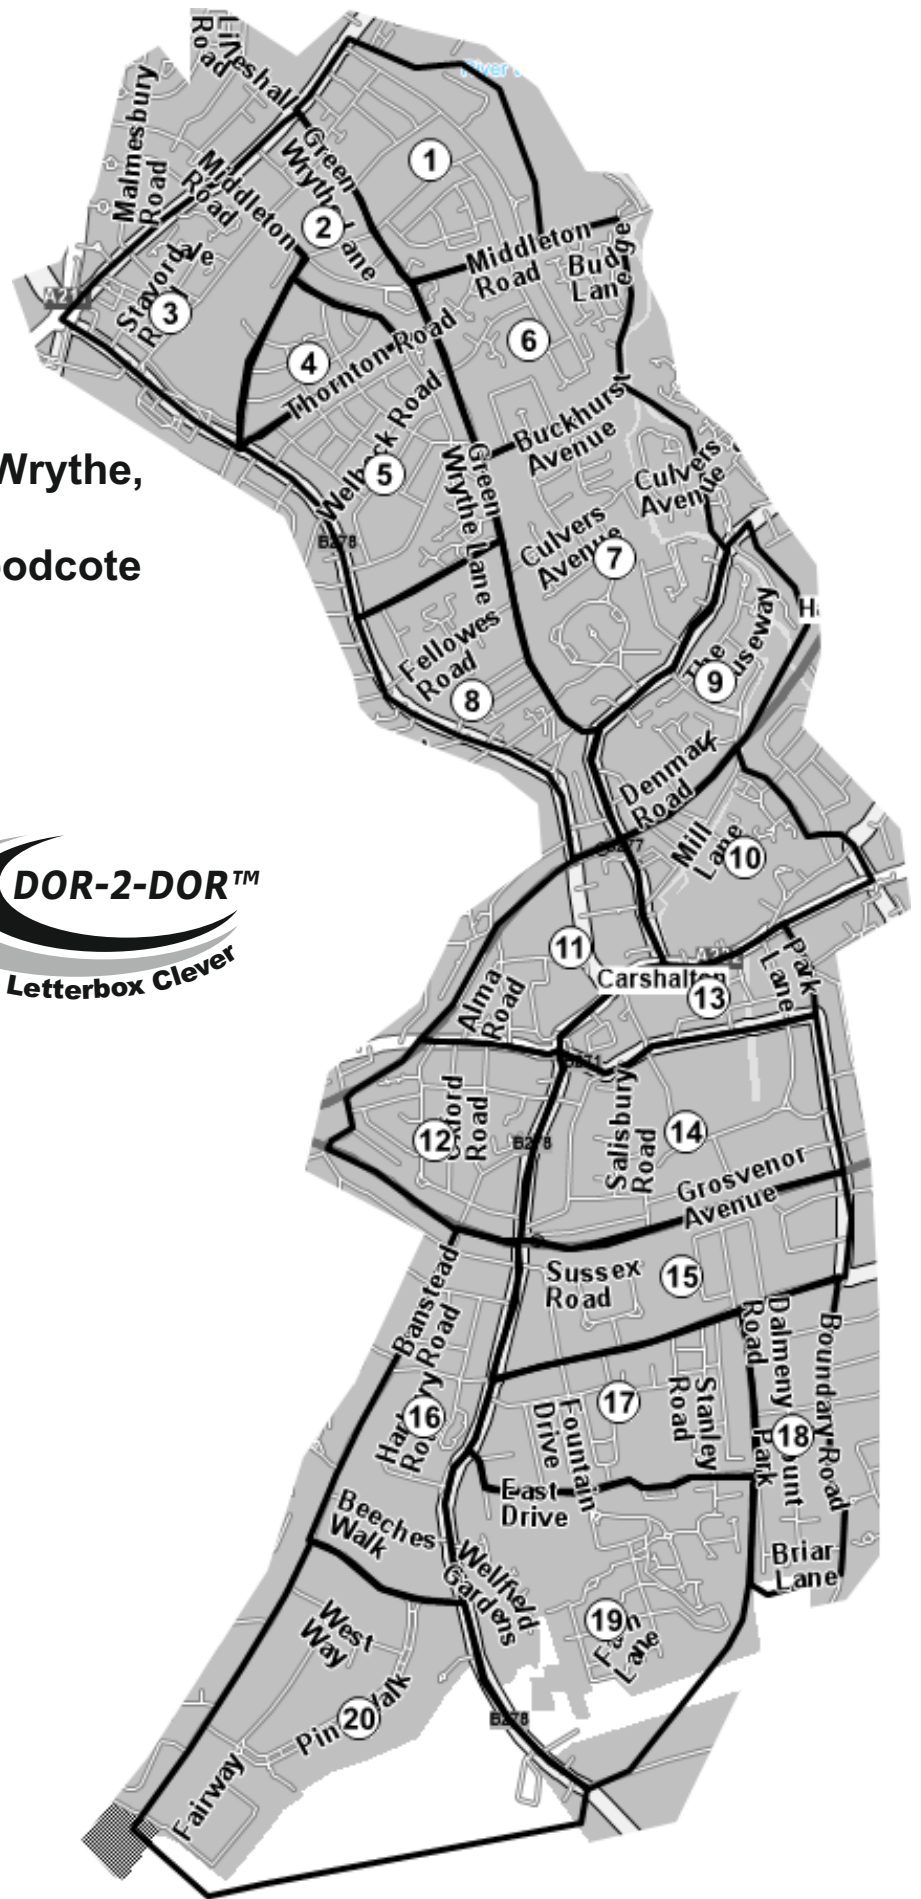

# SM5

Inc: CARSHALTON -  
 Carshalton Beeches,  
 Carshalton on the Hill, The Wrythe,  
 Rose Hill, St. Helier (South),  
 Middleton Circle & Little Woodcote

Area	QTY
1	1150
2	550
3	650
4	550
5	1550
6	1400
7	1800
8	1050
9	900
10	850
11	550
12	850
13	600
14	900
15	600
16	550
17	900
18	400
19	650
20	550
<b>Total</b>	<b>17,000</b>

DOR-2-DOR™ DOR-DROPZ™ POST-PEOPLE™ are trademarks.  
 DOR-2-DOR™ is a franchise all offices are owned and operated independently under licence.