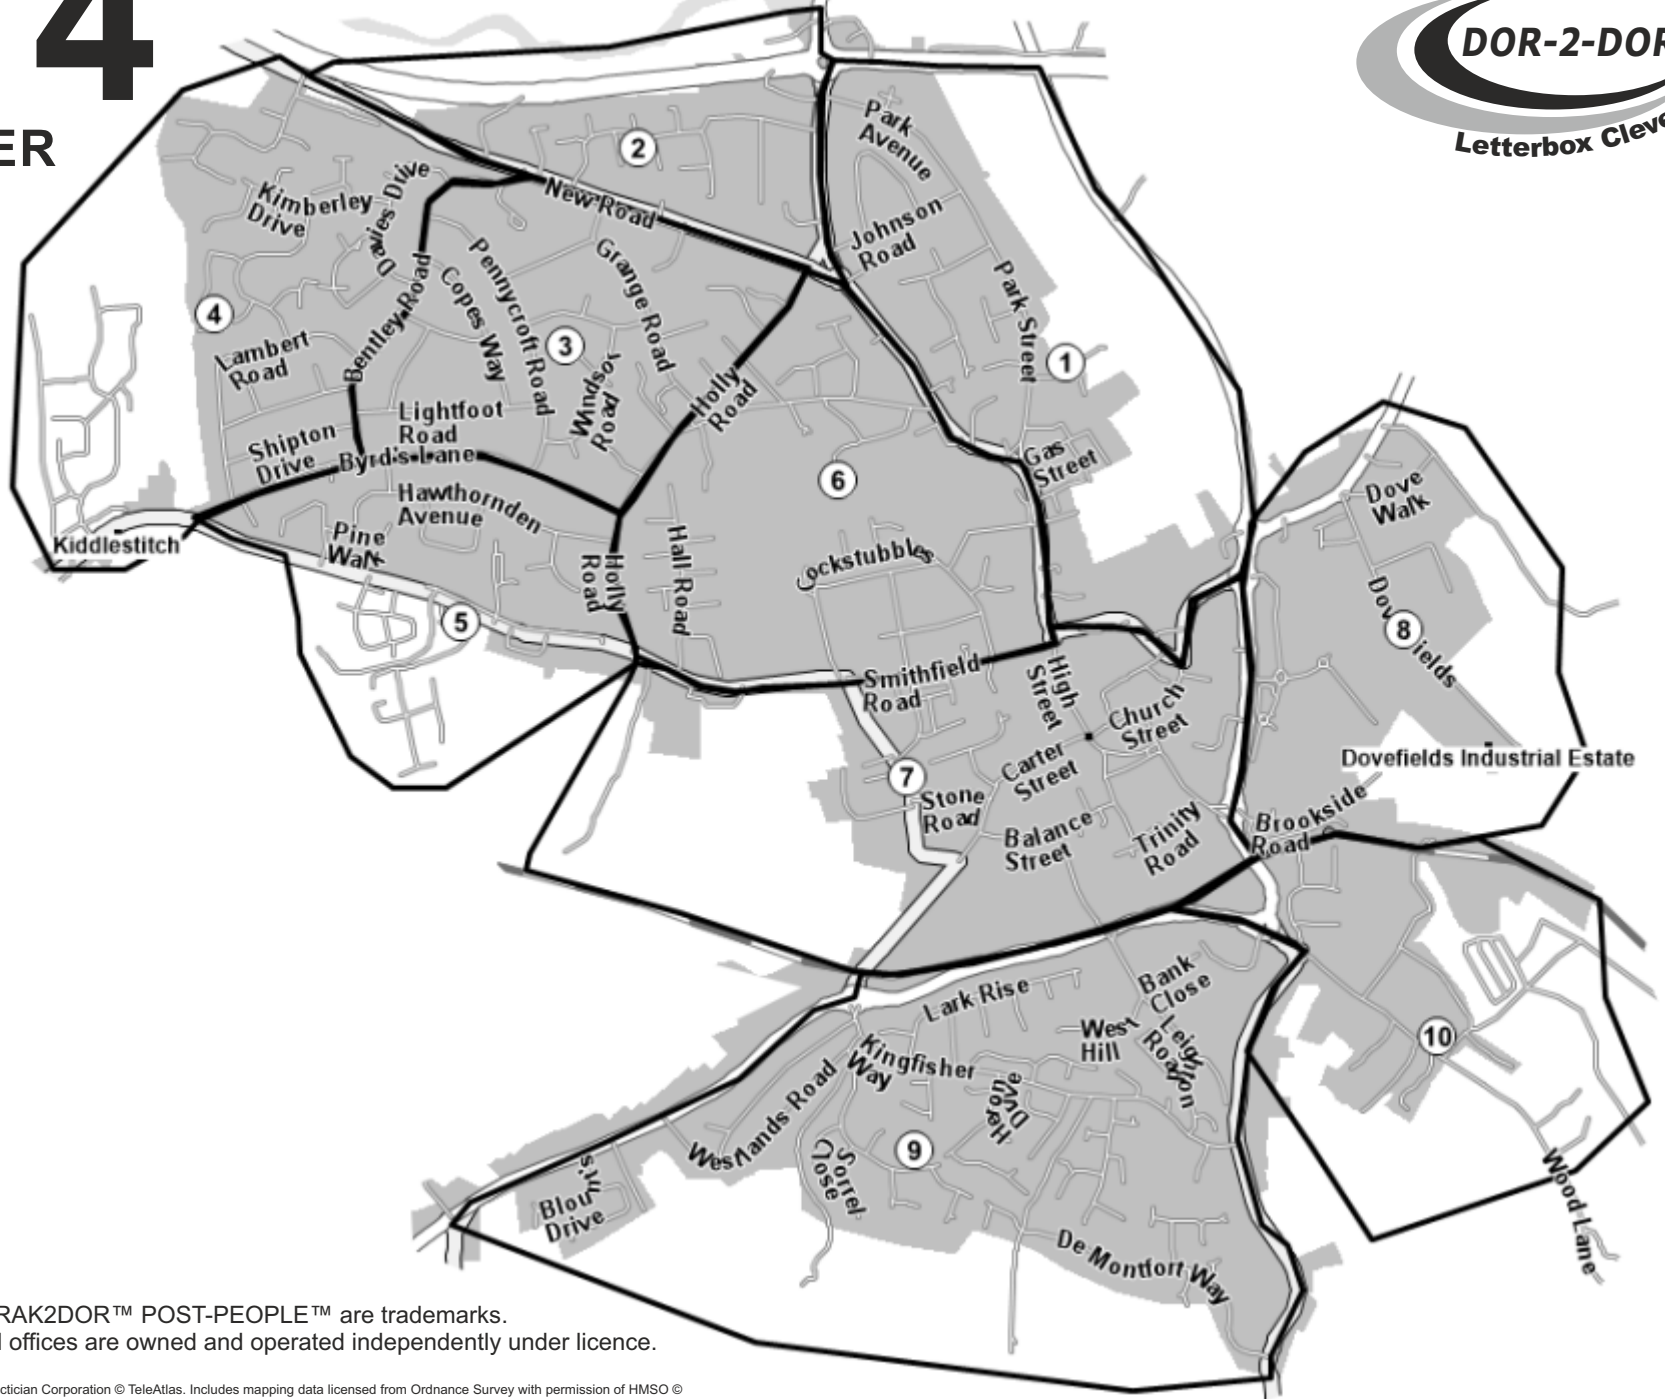

ST14

Inc: UTTOXETER

DOR-2-DOR™ TRAK2DOR™ POST-PEOPLE™ are trademarks.
DOR-2-DOR™ is a franchise all offices are owned and operated independently under licence.