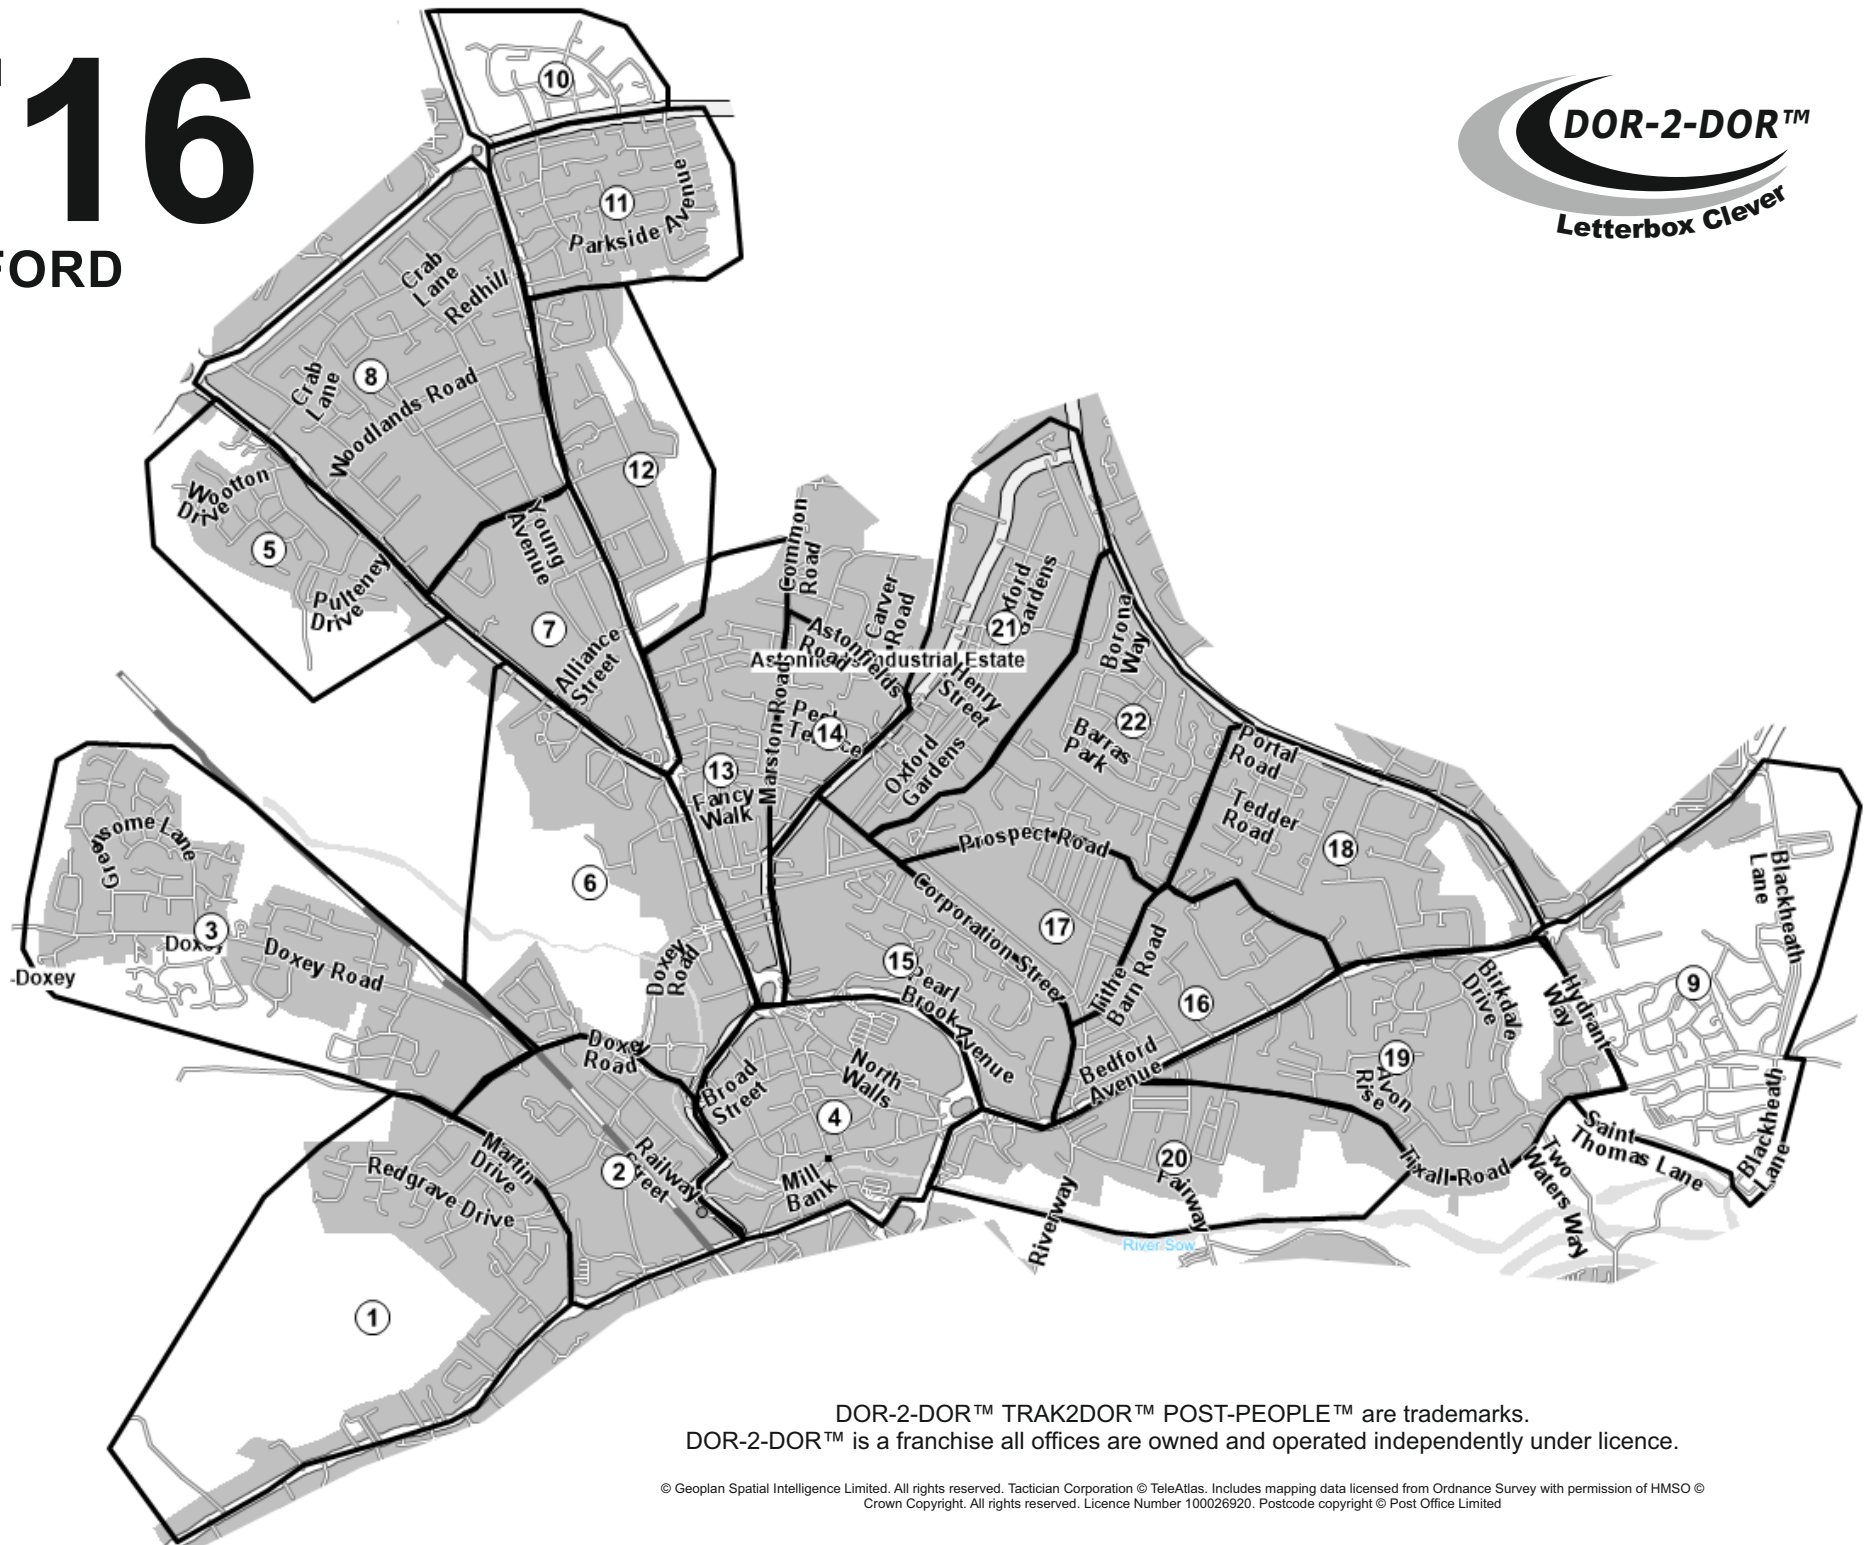

# ST16

Inc: STAFFORD

Area	QTY
1	700
2	500
3	1450
4	800
5	400
6	250
7	600
8	1600
9	600
10	350
11	750
12	550
13	1250
14	600
15	750
16	500
17	400
18	900
19	1000
20	500
21	1300
22	1100
<b>Total</b>	<b>16,850</b>

DOR-2-DOR™ TRAK2DOR™ POST-PEOPLE™ are trademarks.  
 DOR-2-DOR™ is a franchise all offices are owned and operated independently under licence.