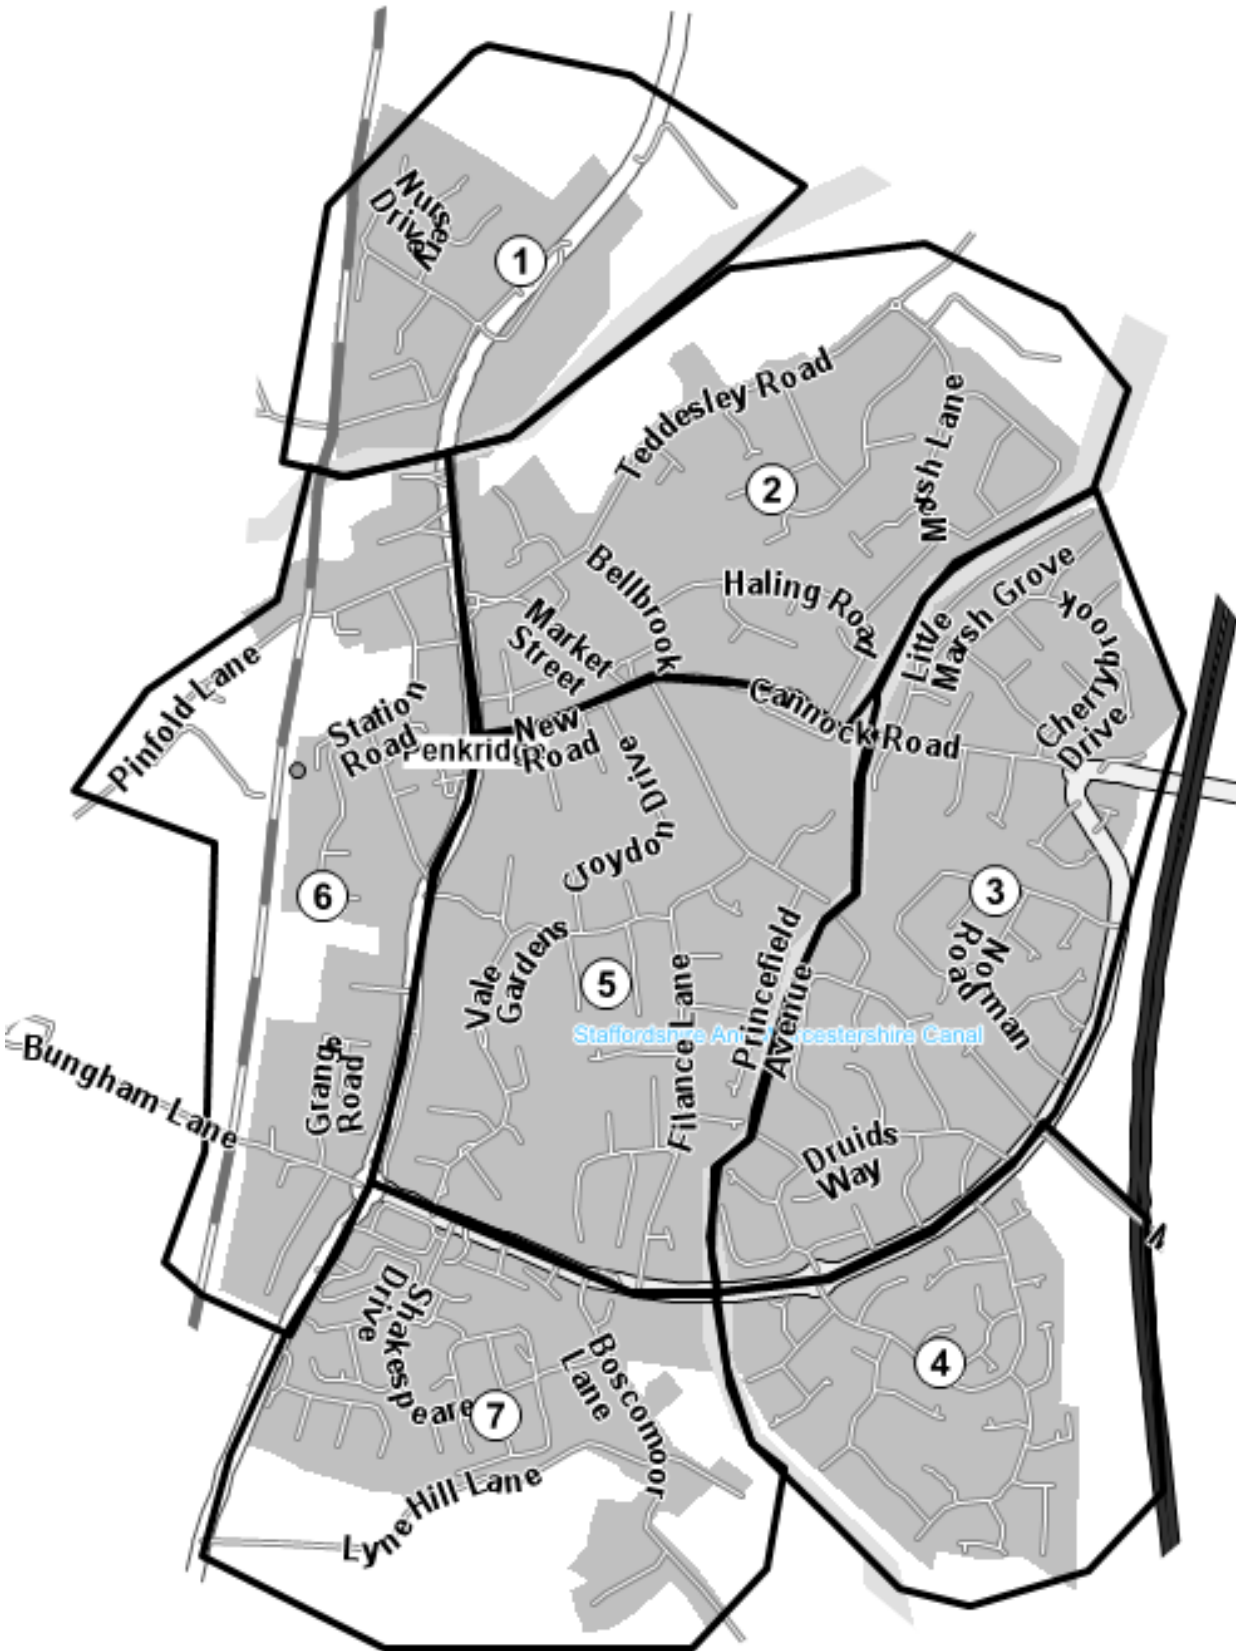

ST19

Inc: PENKRIDGE

Area	QTY
1	200
2	750
3	900
4	450
5	950
6	350
7	400
Total	4,000

DOR-2-DOR™ TRAK2DOR™ POST-PEOPLE™ are trademarks.
DOR-2-DOR™ is a franchise all offices are owned and operated independently under licence.

© Geoplan Spatial Intelligence Limited. All rights reserved. Tactician Corporation © TeleAtlas. Includes mapping data licensed from Ordnance Survey with permission of HMSO © Crown Copyright. All rights reserved. Licence Number 100026920. Postcode copyright © Post Office Limited