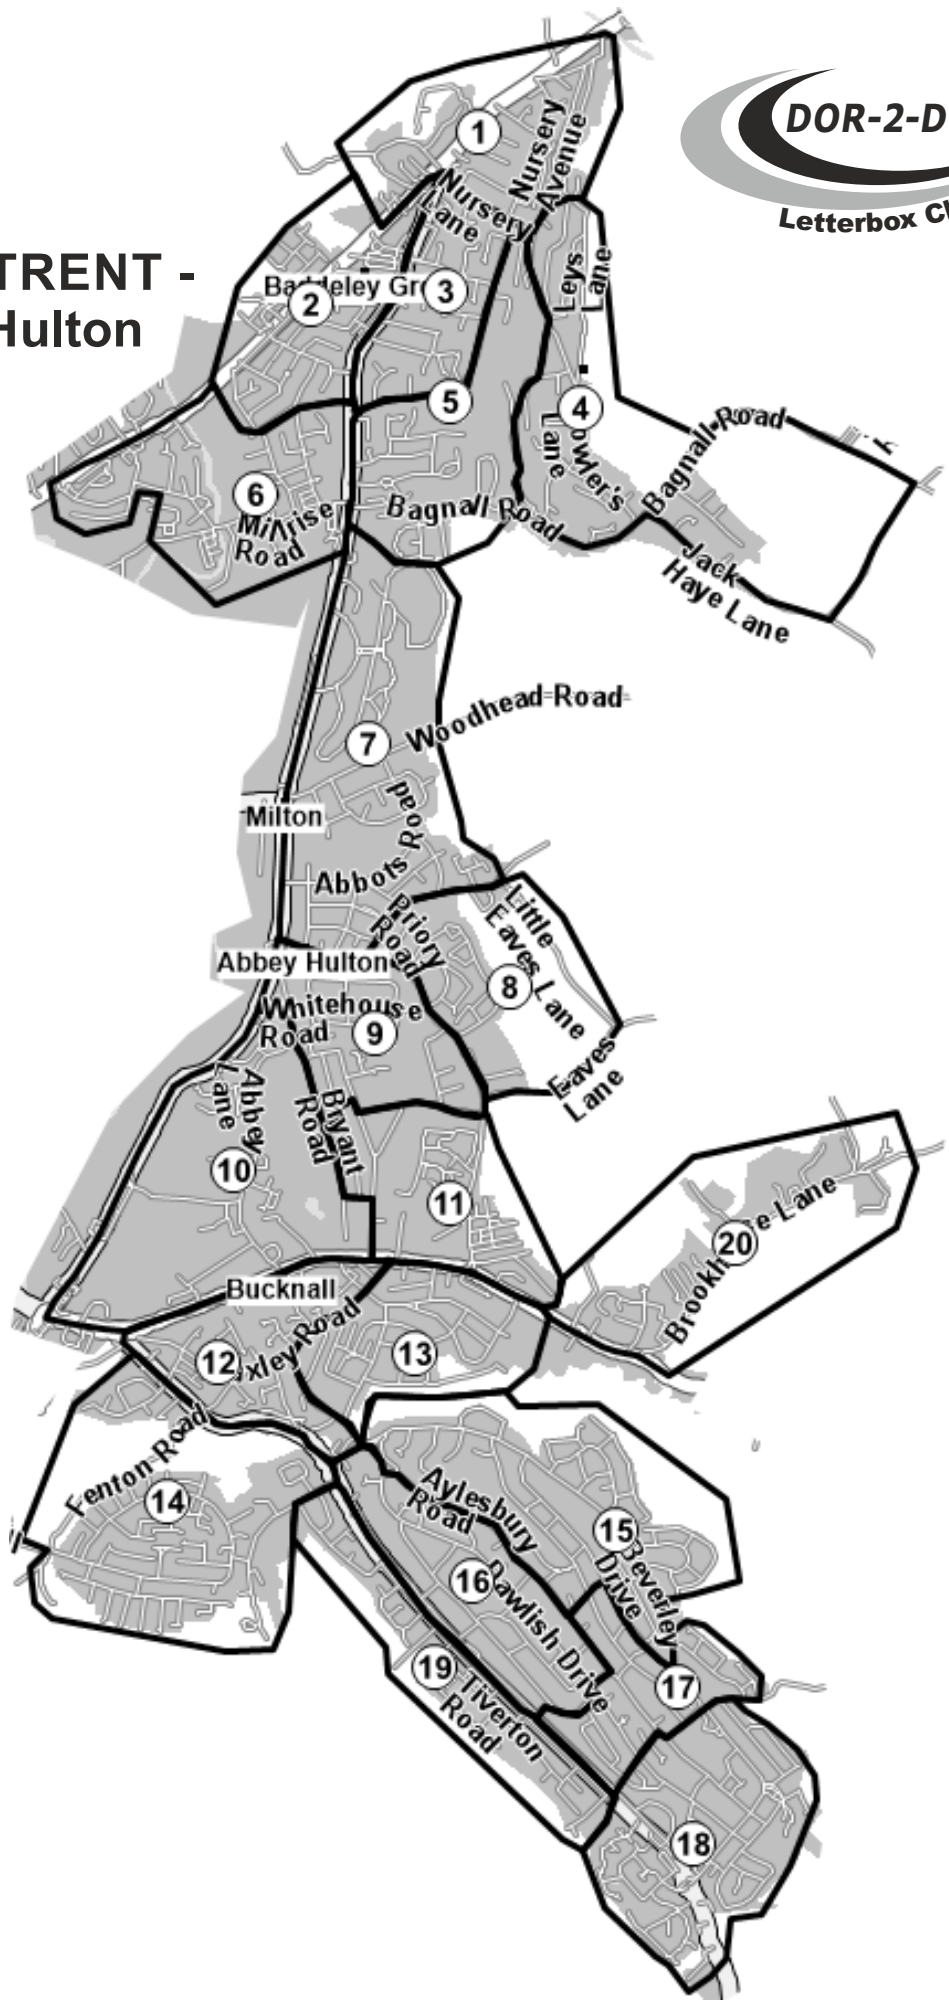

ST2

Inc: **STOKE-ON-TRENT -
Bentilee, Abbey Hulton
& Bucknall**

Area	QTY
1	450
2	1050
3	650
4	350
5	750
6	1000
7	950
8	500
9	800
10	800
11	650
12	850
13	750
14	1400
15	1300
16	850
17	700
18	1400
19	800
20	300
Total	16,300

DOR-2-DOR™ TRAK2DOR™ POST-PEOPLE™ are trademarks.
DOR-2-DOR™ is a franchise all offices are owned and operated independently under licence.