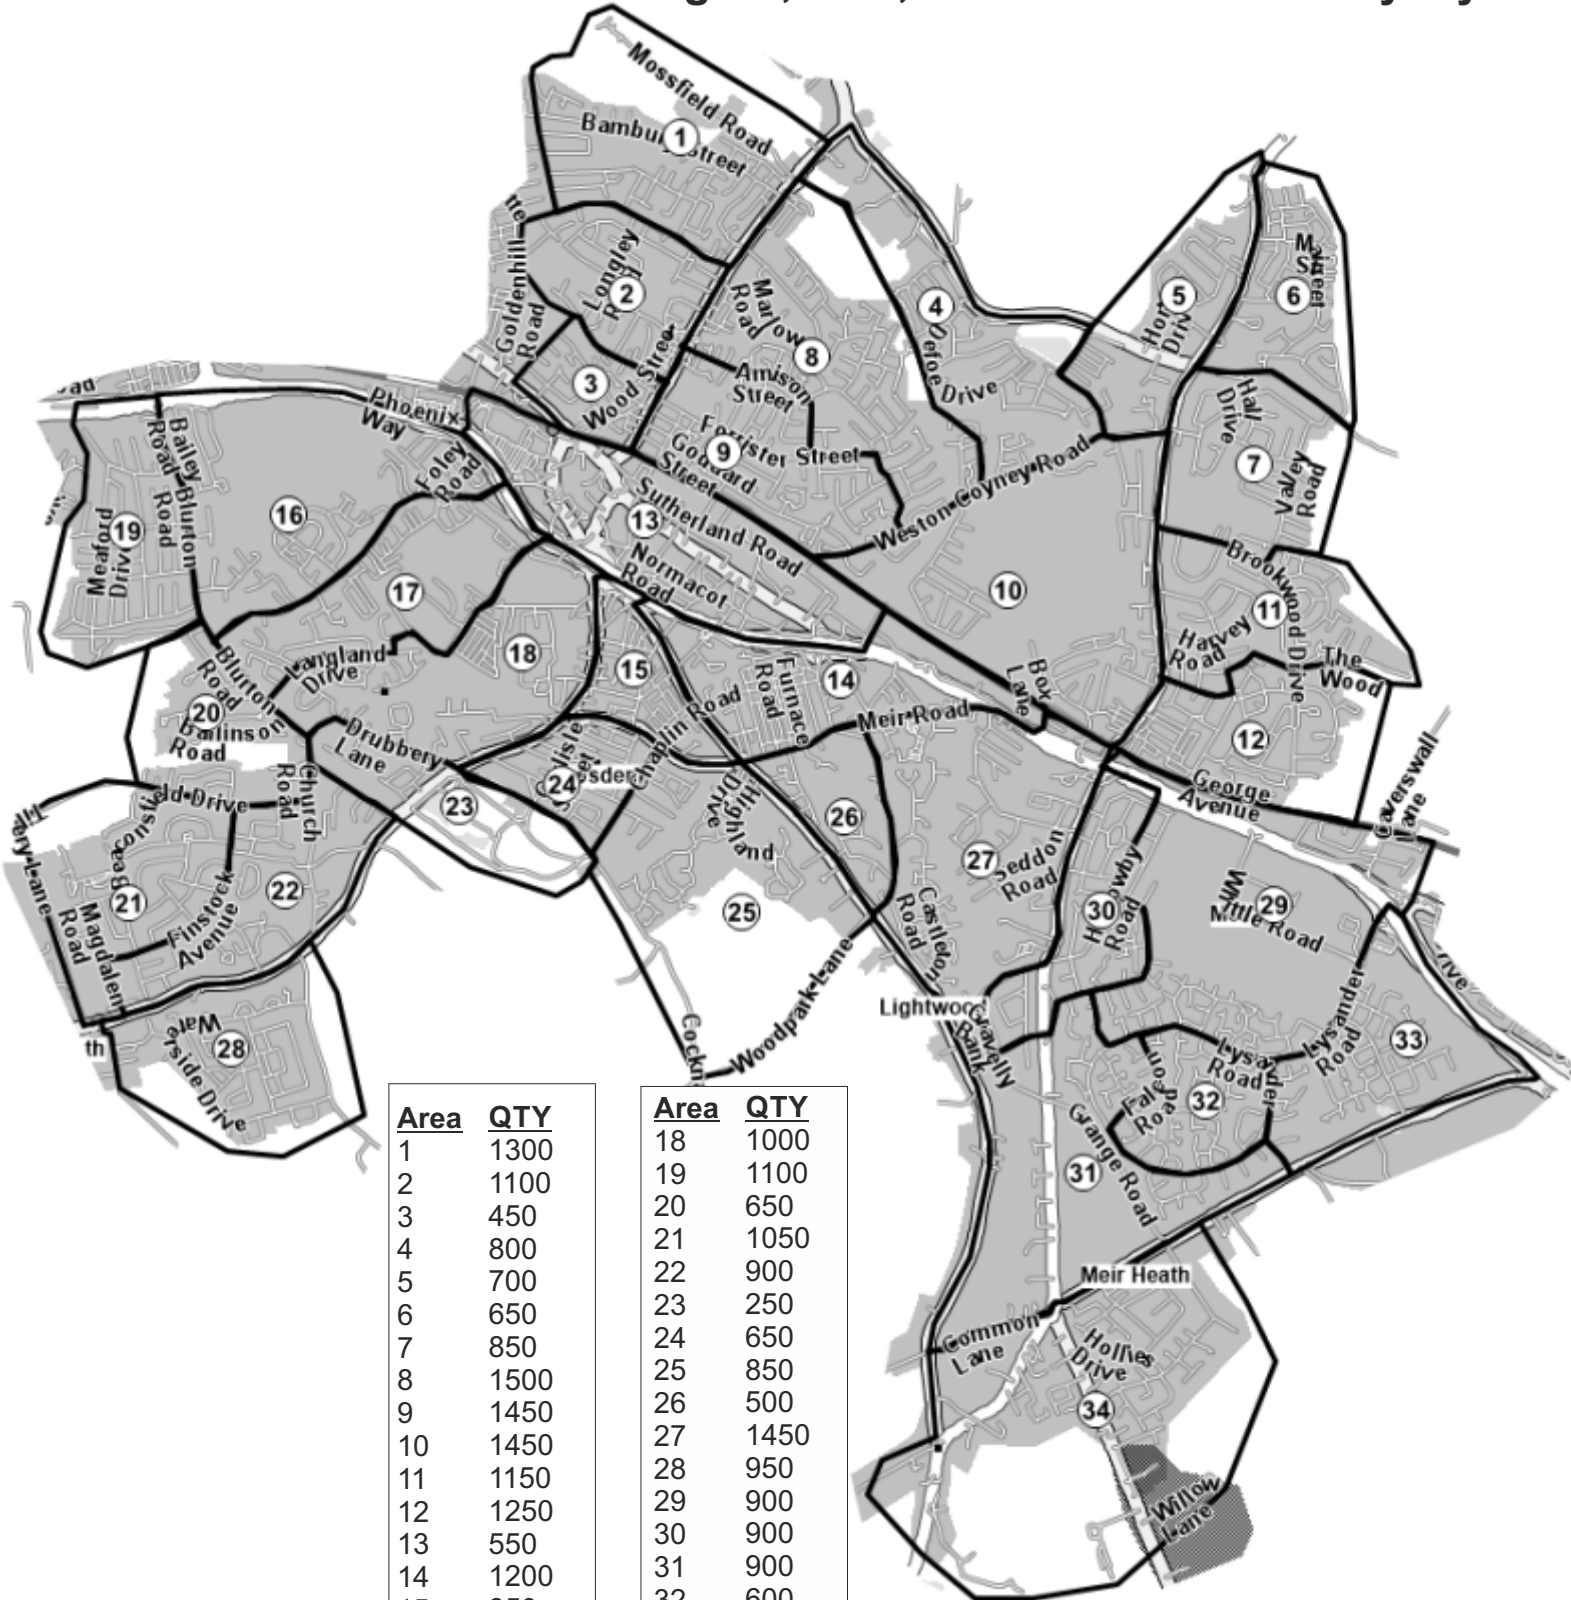

# ST3

Inc: STOKE-ON-TRENT - Longton, Meir, Blurton & Weston Coyney

Area	QTY
1	1300
2	1100
3	450
4	800
5	700
6	650
7	850
8	1500
9	1450
10	1450
11	1150
12	1250
13	550
14	1200
15	850
16	1200
17	950

Area	QTY
18	1000
19	1100
20	650
21	1050
22	900
23	250
24	650
25	850
26	500
27	1450
28	950
29	900
30	900
31	900
32	600
33	500
34	1000
<b>Total</b>	<b>31,550</b>

DOR-2-DOR™ TRAK2DOR™ POST-PEOPLE™ are trademarks.  
 DOR-2-DOR™ is a franchise all offices are owned and operated independently under licence.