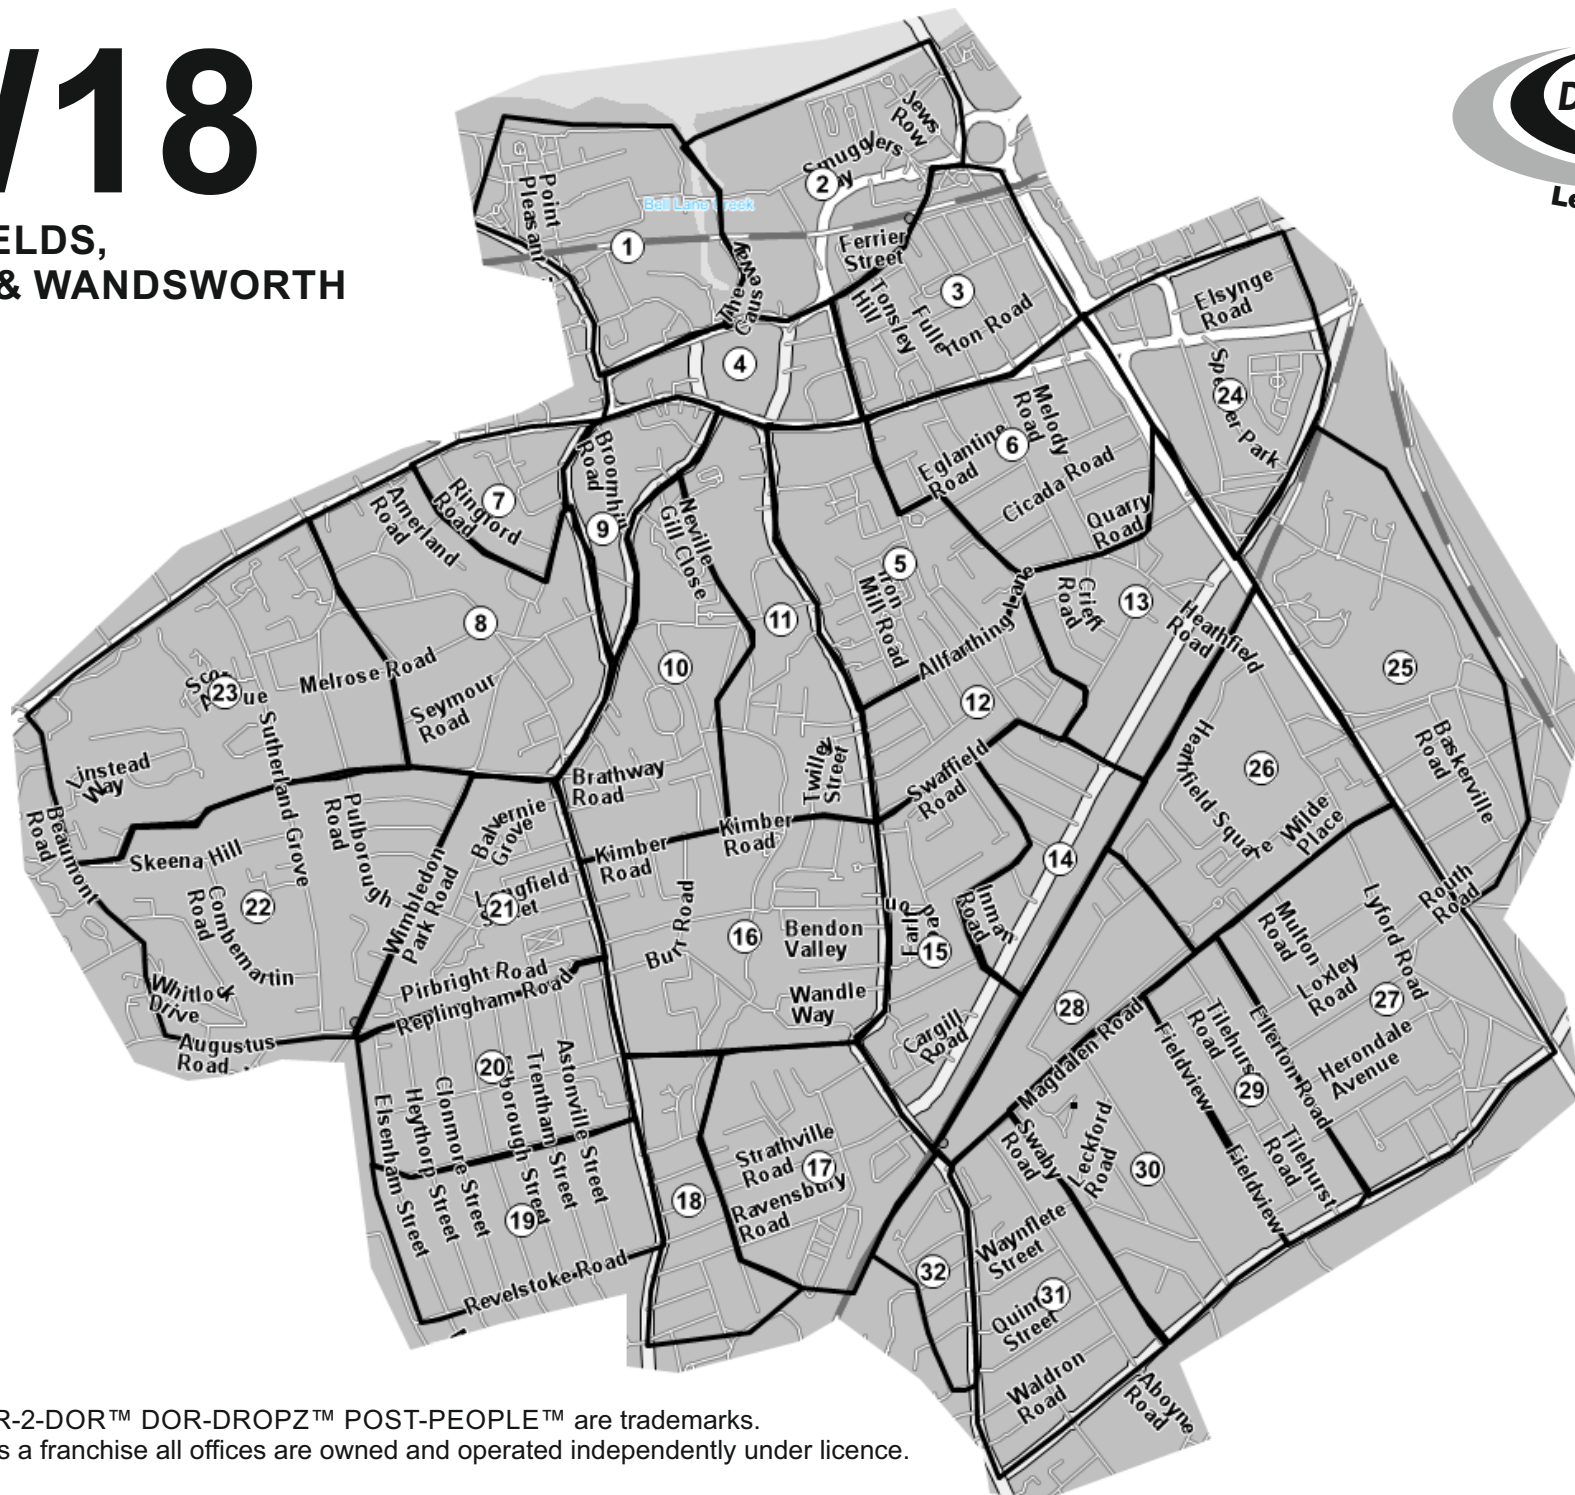

SW18

Inc: SOUTHFIELDS,
EARLSFIELD & WANDSWORTH

Area	QTY
1	950
2	700
3	1100
4	350
5	950
6	1100
7	450
8	1000
9	650
10	600
11	1200
12	750
13	500
14	600
15	1100
16	900
17	1050
18	750
19	1000
20	1250
21	1000
22	1250
23	1350
24	600
25	750
26	400
27	700
28	50
29	550
30	500
31	1250
32	400
Total	25,750

DOR-2-DOR™ DOR-DROPZ™ POST-PEOPLE™ are trademarks.
DOR-2-DOR™ is a franchise all offices are owned and operated independently under licence.