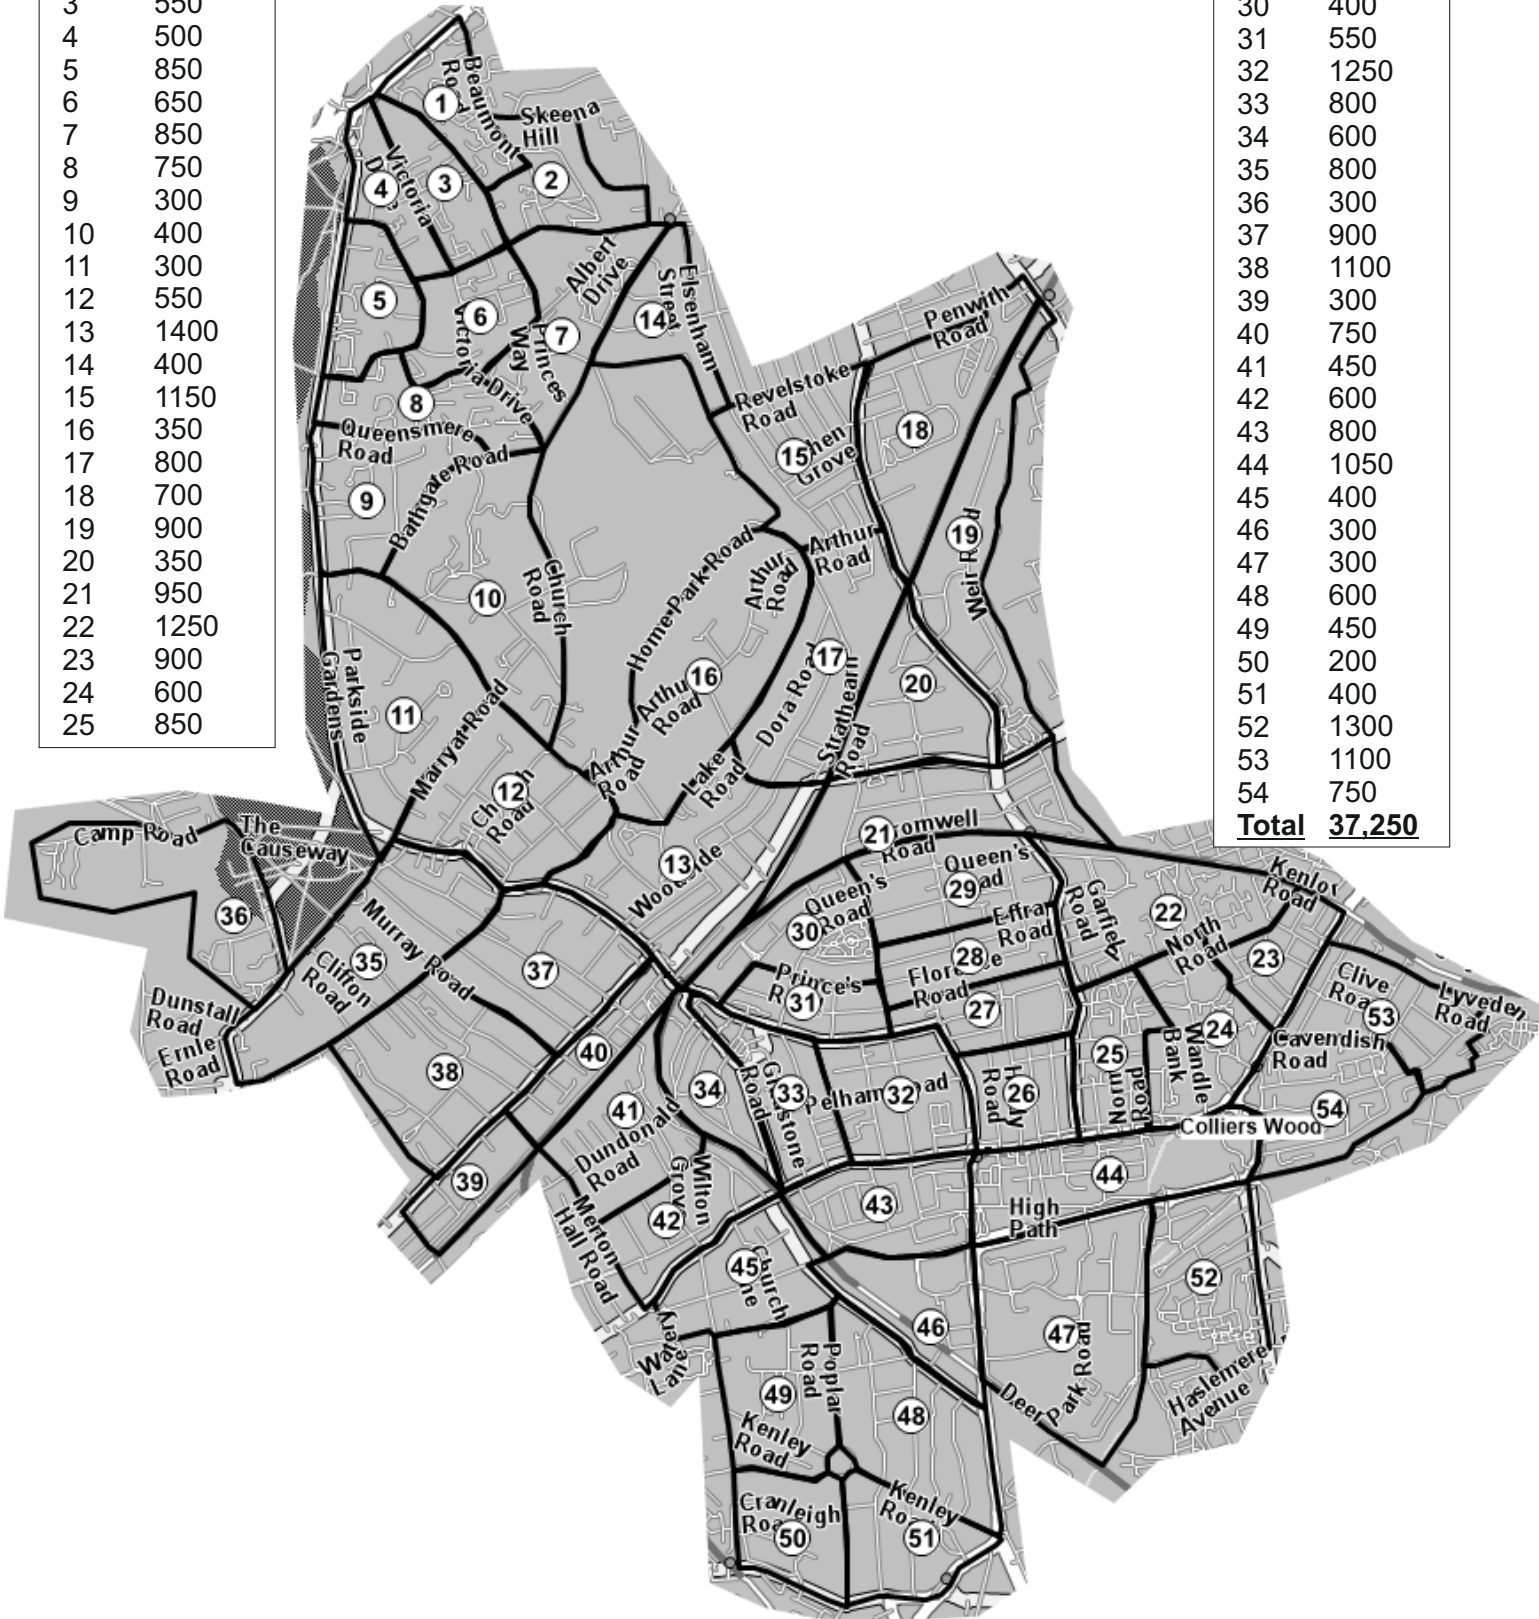

SW19

Inc: London -
Wimbledon, Colliers Wood, Merton & Morden

Area	QTY
1	800
2	750
3	550
4	500
5	850
6	650
7	850
8	750
9	300
10	400
11	300
12	550
13	1400
14	400
15	1150
16	350
17	800
18	700
19	900
20	350
21	950
22	1250
23	900
24	600
25	850

Area	QTY
26	850
27	550
28	750
29	800
30	400
31	550
32	1250
33	800
34	600
35	800
36	300
37	900
38	1100
39	300
40	750
41	450
42	600
43	800
44	1050
45	400
46	300
47	300
48	600
49	450
50	200
51	400
52	1300
53	1100
54	750
Total	37,250

DOR-2-DOR™ TRAK2DOR™ POST-PEOPLE™ are trademarks.
DOR-2-DOR™ is a franchise all offices are owned and operated independently under licence.