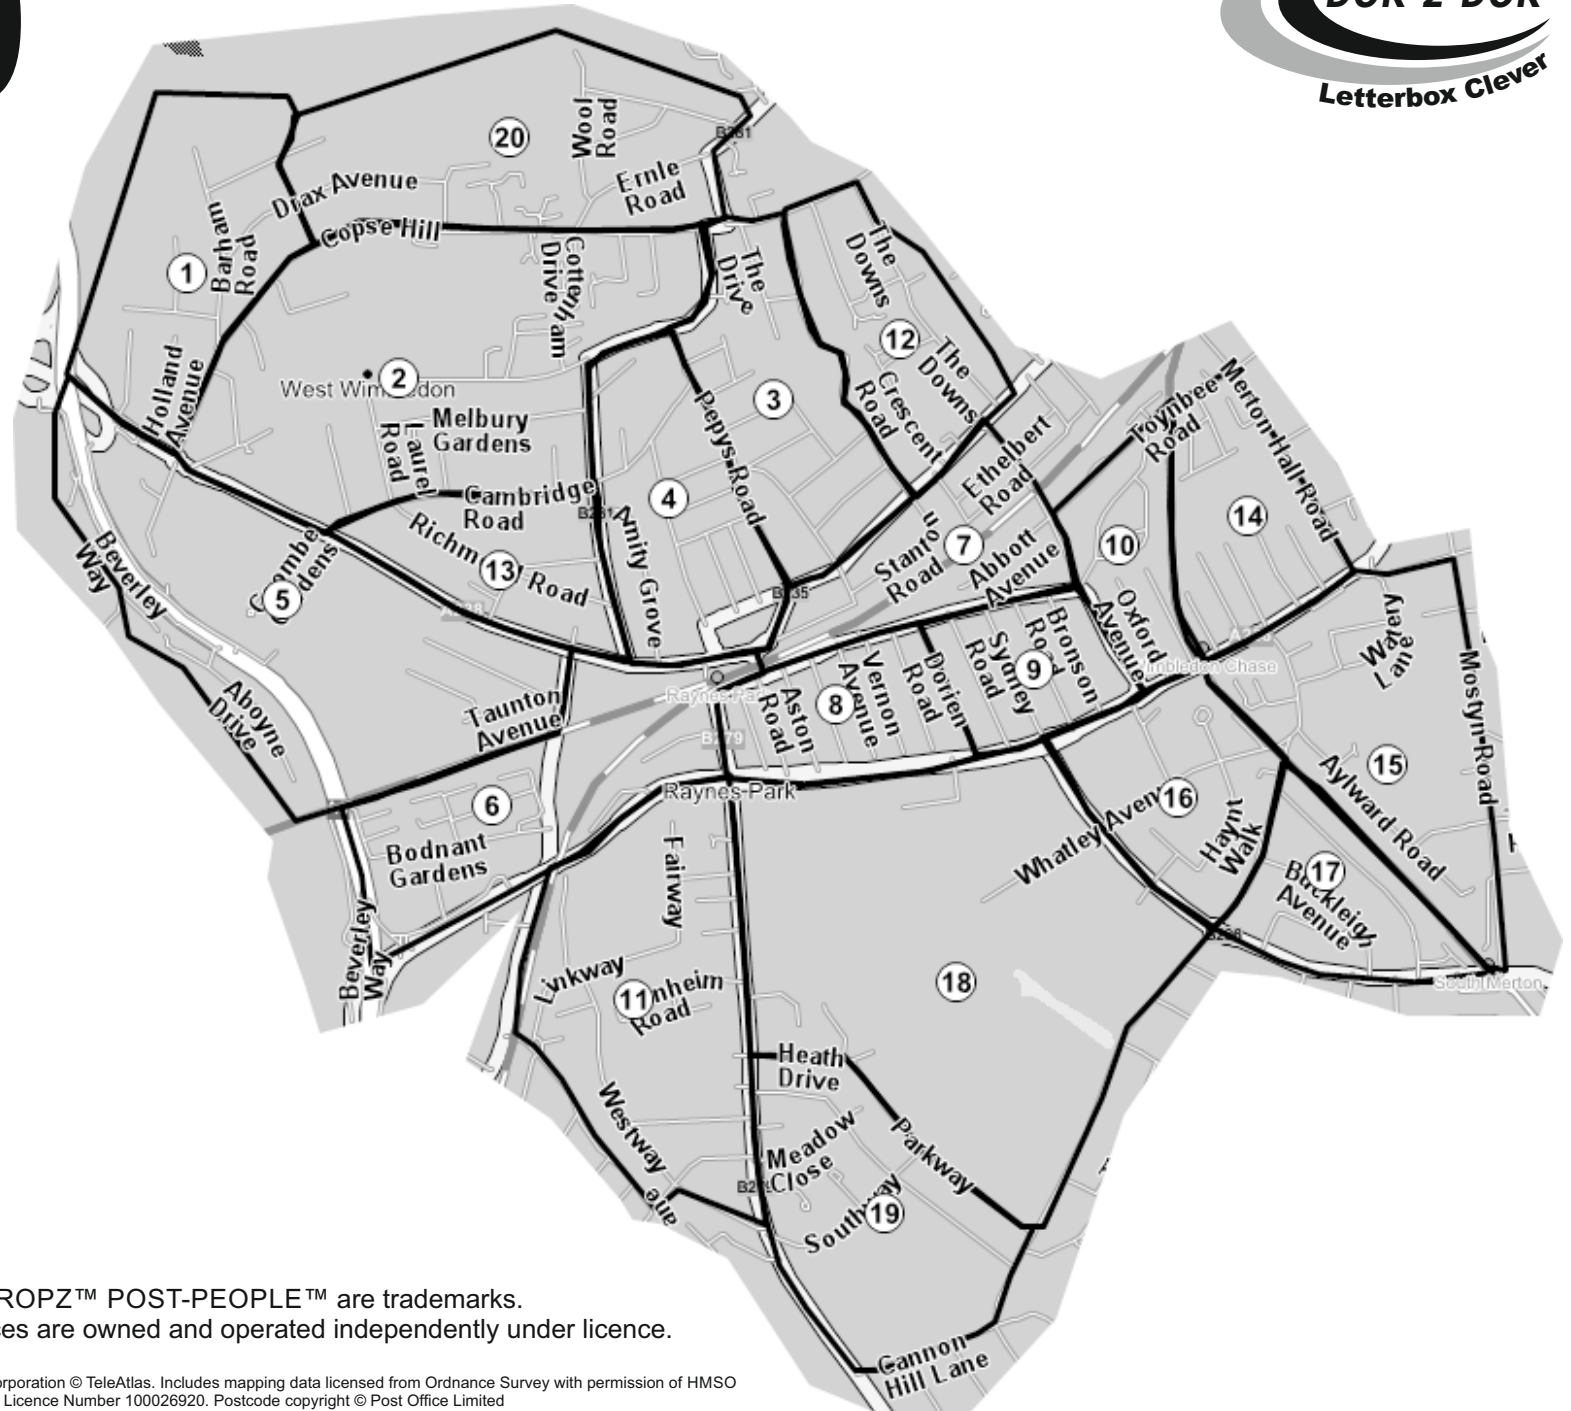

# SW20

Inc: RAYNES PARK & WEST WIMBLEDON

Area	QTY
1	250
2	850
3	500
4	900
5	800
6	800
7	750
8	850
9	650
10	400
11	900
12	750
13	550
14	650
15	550
16	450
17	450
18	500
19	650
20	250
<b>Total</b>	<b>12,450</b>

DOR-2-DOR™ DOR-DROPZ™ POST-PEOPLE™ are trademarks.  
 DOR-2-DOR™ is a franchise all offices are owned and operated independently under licence.