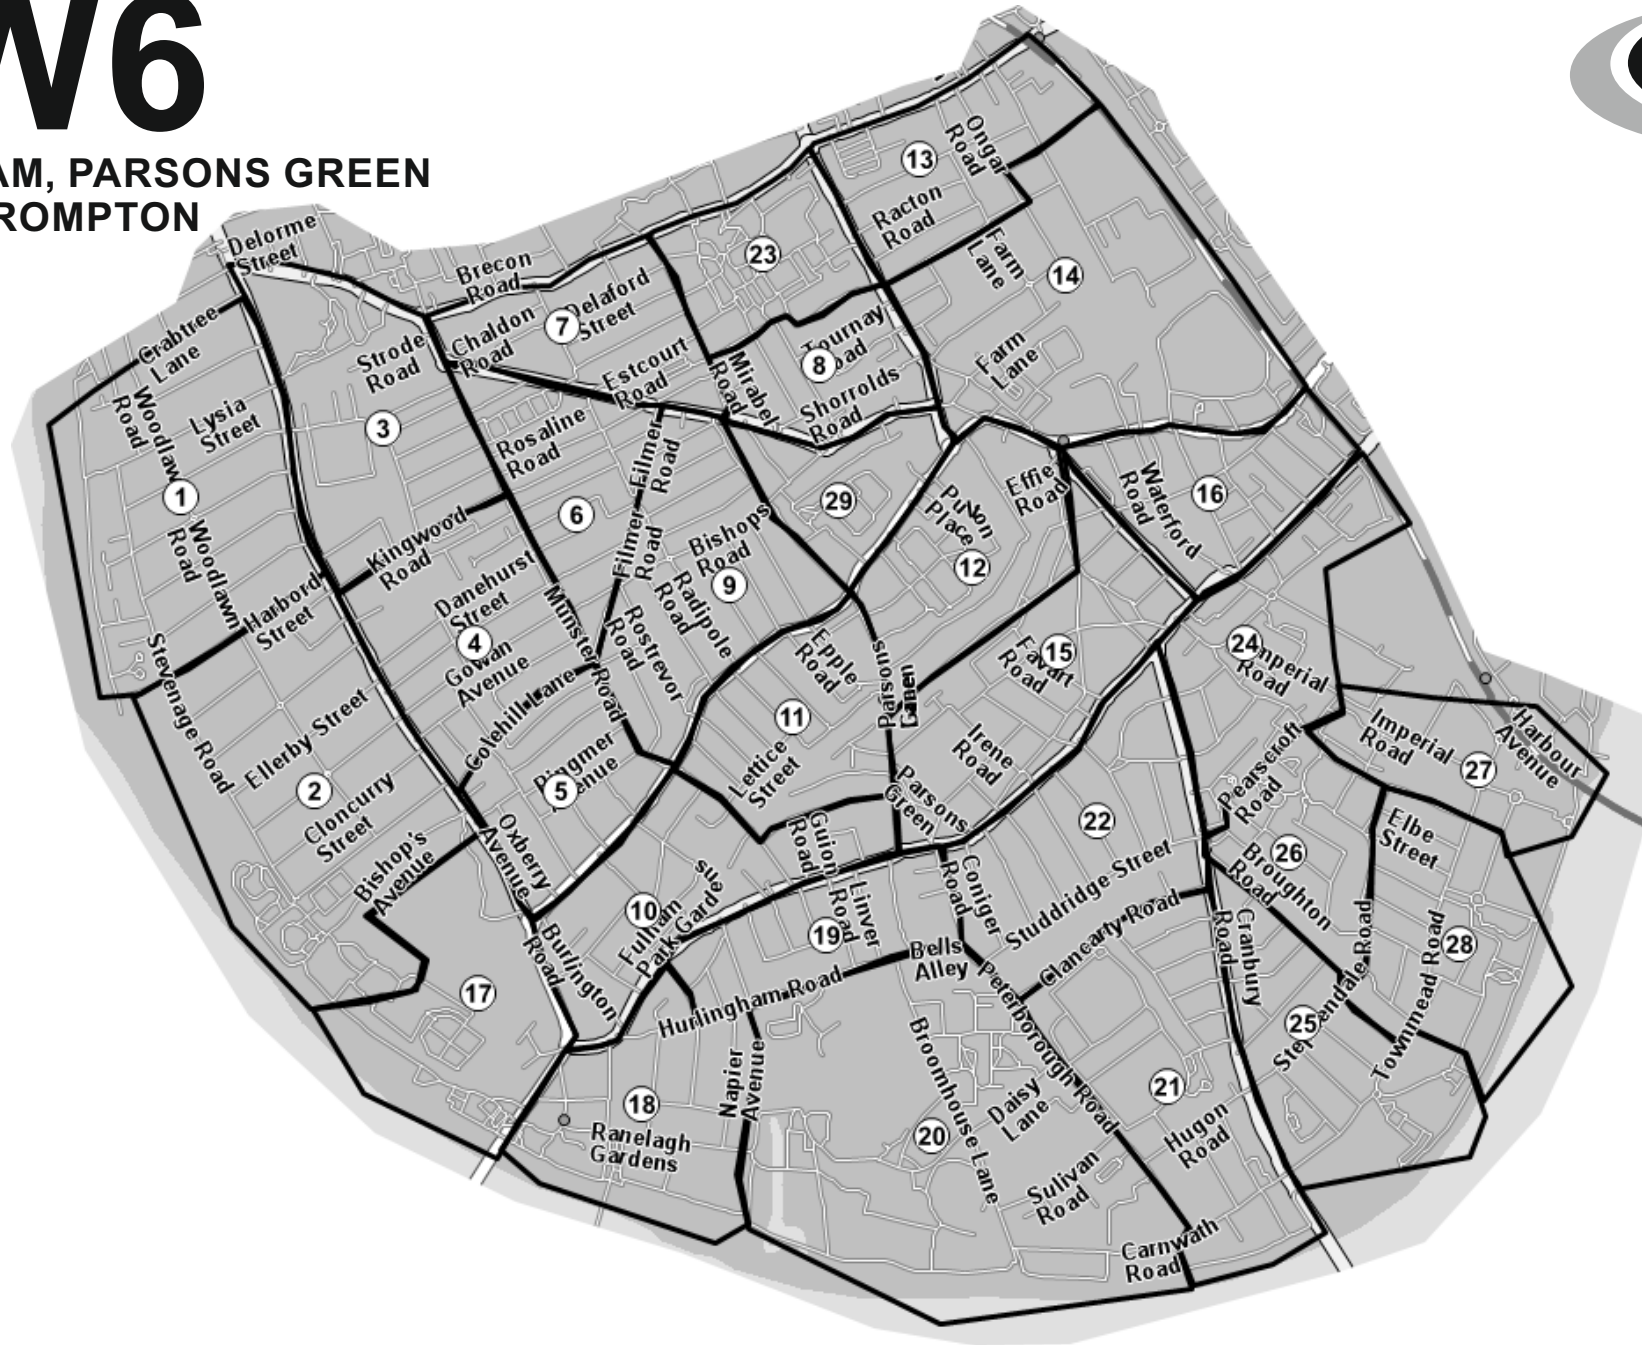

SW6

Inc: FULHAM, PARSONS GREEN
& WEST BROMPTON

| Area | QTY |
|--------------|---------------|
| 1 | 1450 |
| 2 | 850 |
| 3 | 700 |
| 4 | 1300 |
| 5 | 900 |
| 6 | 1100 |
| 7 | 950 |
| 8 | 850 |
| 9 | 1350 |
| 10 | 1300 |
| 11 | 1000 |
| 12 | 1250 |
| 13 | 1150 |
| 14 | 1800 |
| 15 | 750 |
| 16 | 1000 |
| 17 | 200 |
| 18 | 950 |
| 19 | 700 |
| 20 | 850 |
| 21 | 800 |
| 22 | 1000 |
| 23 | 900 |
| 24 | 900 |
| 25 | 1100 |
| 26 | 700 |
| 27 | 1250 |
| 28 | 1100 |
| 29 | 700 |
| Total | 28,850 |

DOR-2-DOR™ DOR-DROPZ™ POST-PEOPLE™ are trademarks.
DOR-2-DOR™ is a franchise all offices are owned and operated independently under licence.