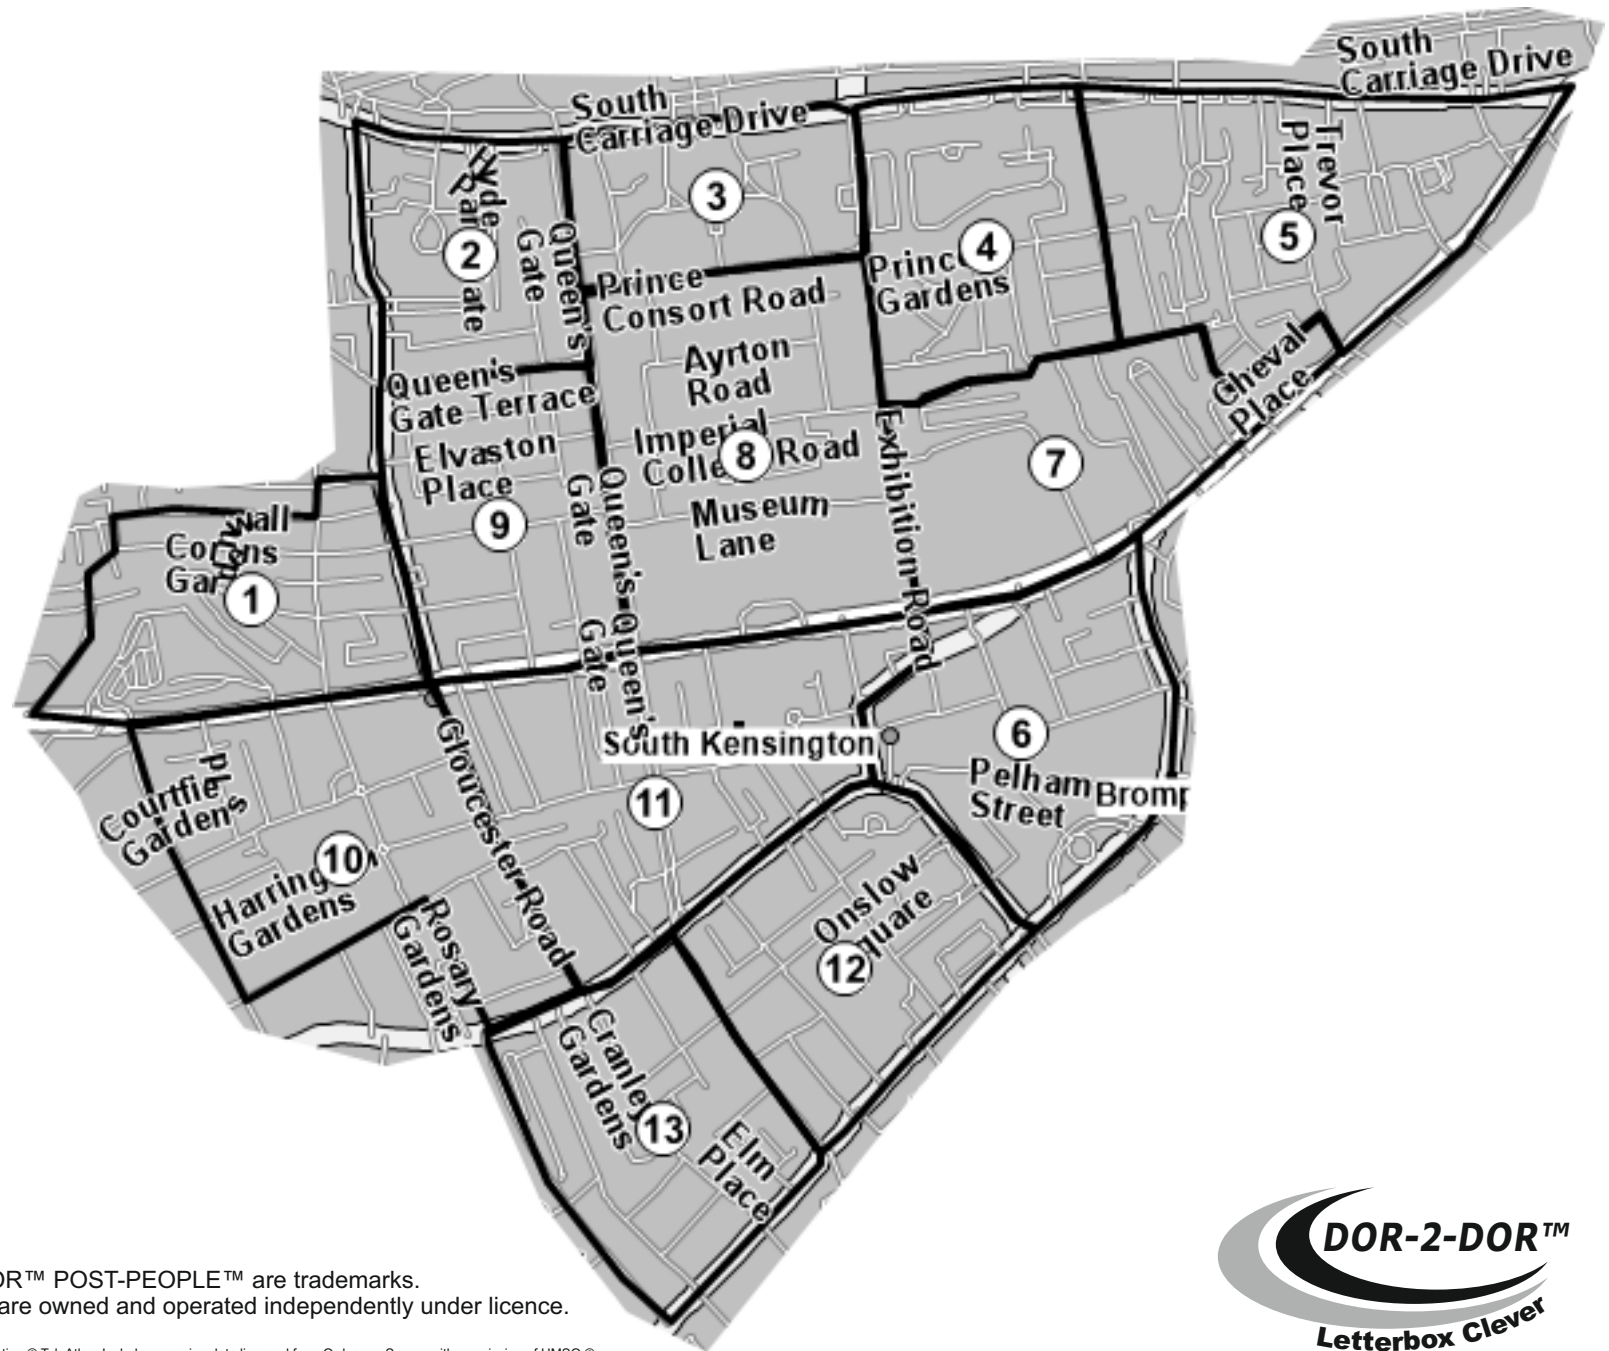

SW7

Inc: LONDON - South Kensington & Knightsbridge

Area	QTY
1	900
2	400
3	350
4	500
5	1100
6	650
7	350
8	150
9	550
10	750
11	950
12	750
13	500
Total	7,900

DOR-2-DOR™ TRAK2DOR™ POST-PEOPLE™ are trademarks.
DOR-2-DOR™ is a franchise all offices are owned and operated independently under licence.