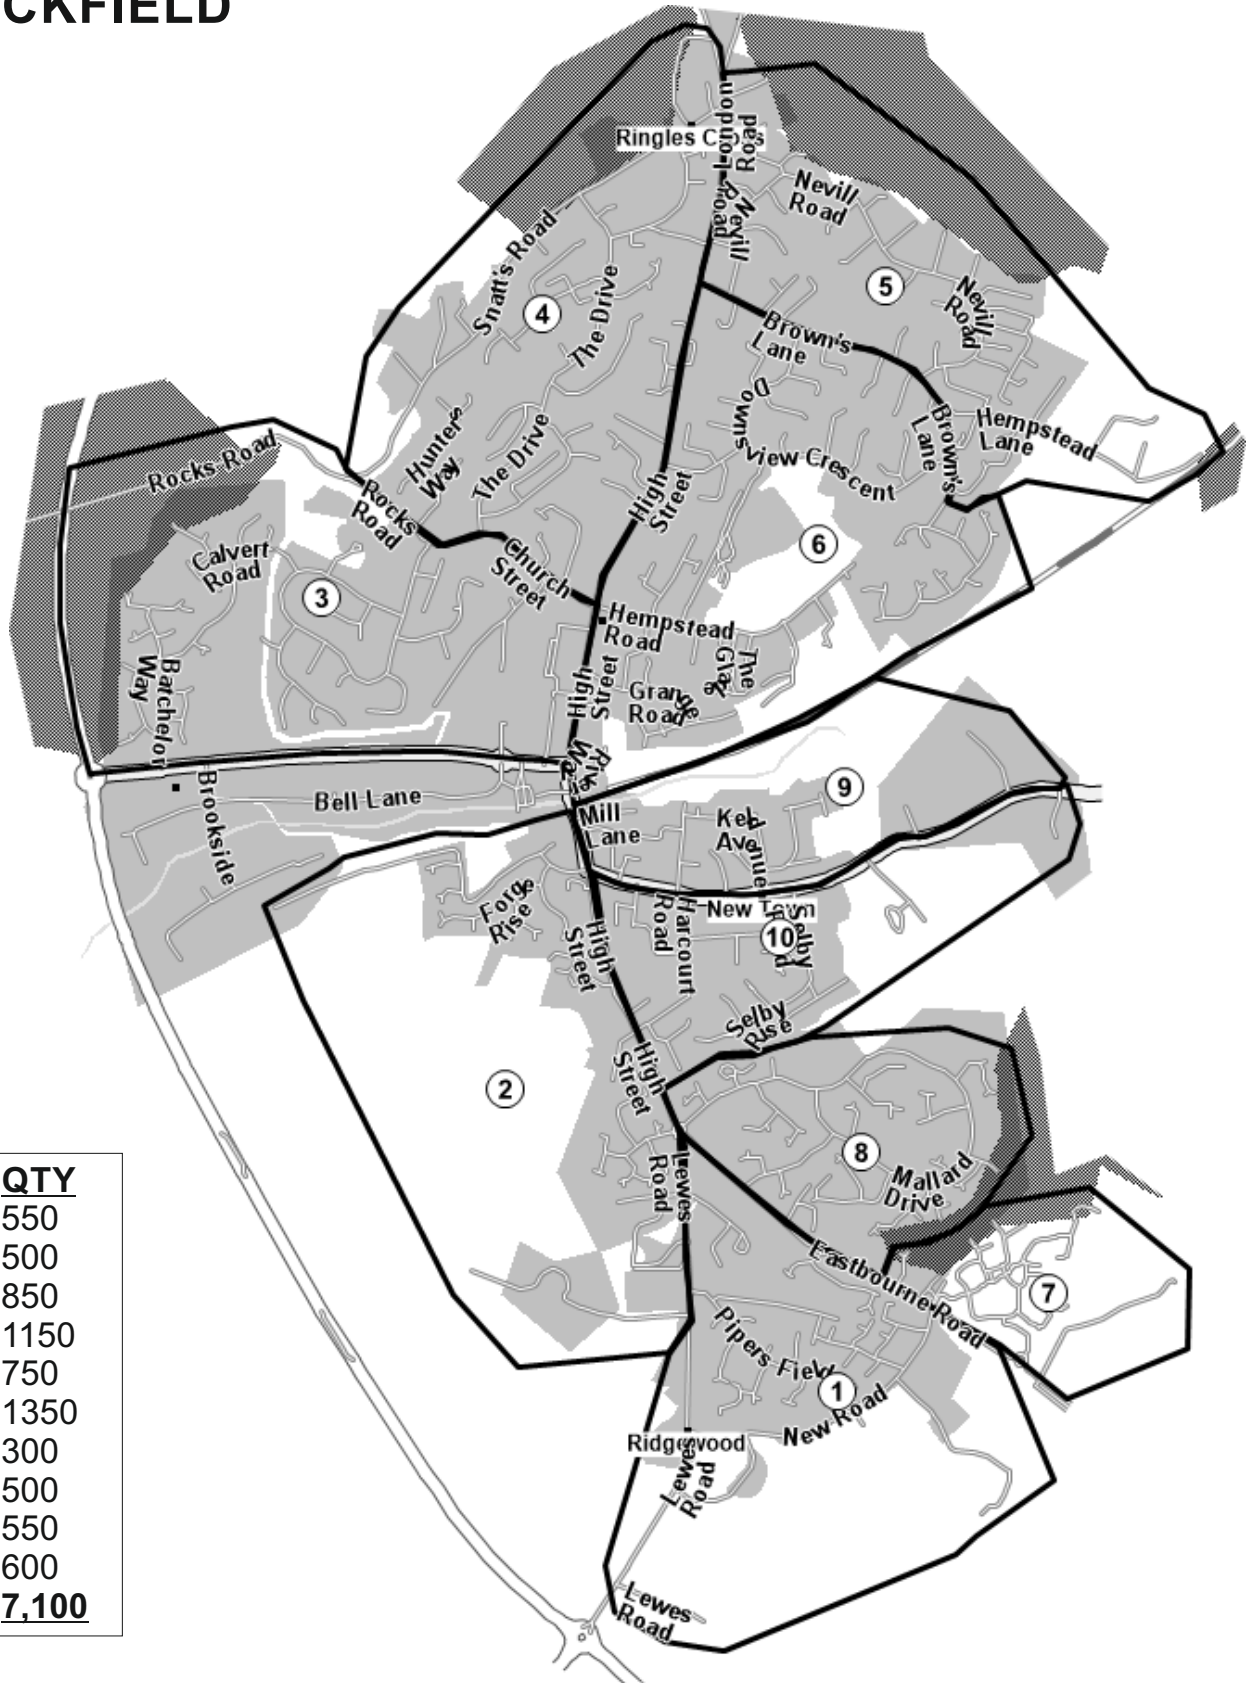

TN22

Inc: UCKFIELD

Area	QTY
1	550
2	500
3	850
4	1150
5	750
6	1350
7	300
8	500
9	550
10	600
Total	7,100

DOR-2-DOR™ TRAK2DOR™ POST-PEOPLE™ are trademarks.
 DOR-2-DOR™ is a franchise all offices are owned and operated independently under licence.