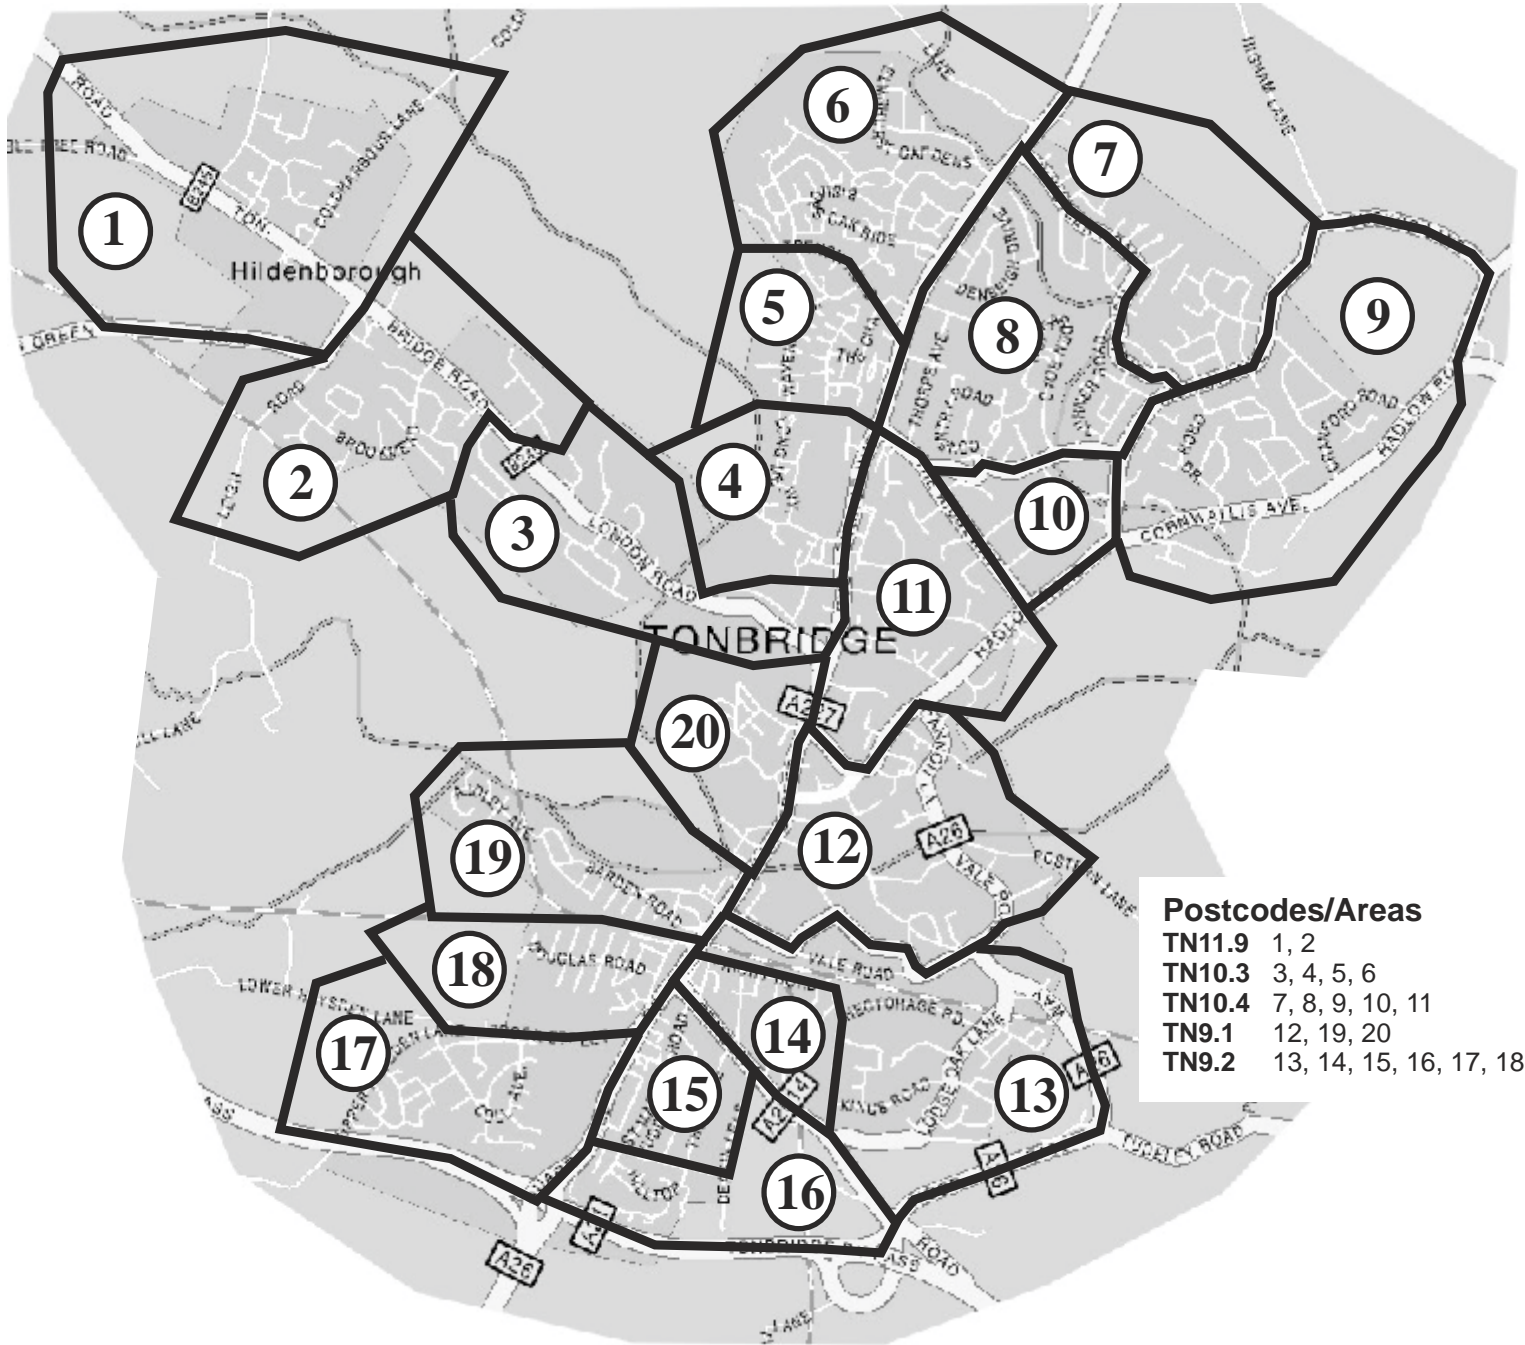

TN9, 10 & 11

Inc: TONBRIDGE & HILDENBOROUGH

Postcodes/Areas

TN11.9	1, 2
TN10.3	3, 4, 5, 6
TN10.4	7, 8, 9, 10, 11
TN9.1	12, 19, 20
TN9.2	13, 14, 15, 16, 17, 18

Area	Qty
1.	410
2.	710
3.	700
4.	505
5.	675

6.	1,254
7.	800
8.	1,300
9.	800
10.	245

11.	818
12.	560
13.	850
14.	700
15.	889

16.	600
17.	674
18.	680
19.	715
20.	250
Total.	14,135

DOR-2-DOR™ DOR-DROPZ™ POST-PEOPLE™ are trademarks.
 DOR-2-DOR™ is a franchise all offices are owned and operated independently under licence.