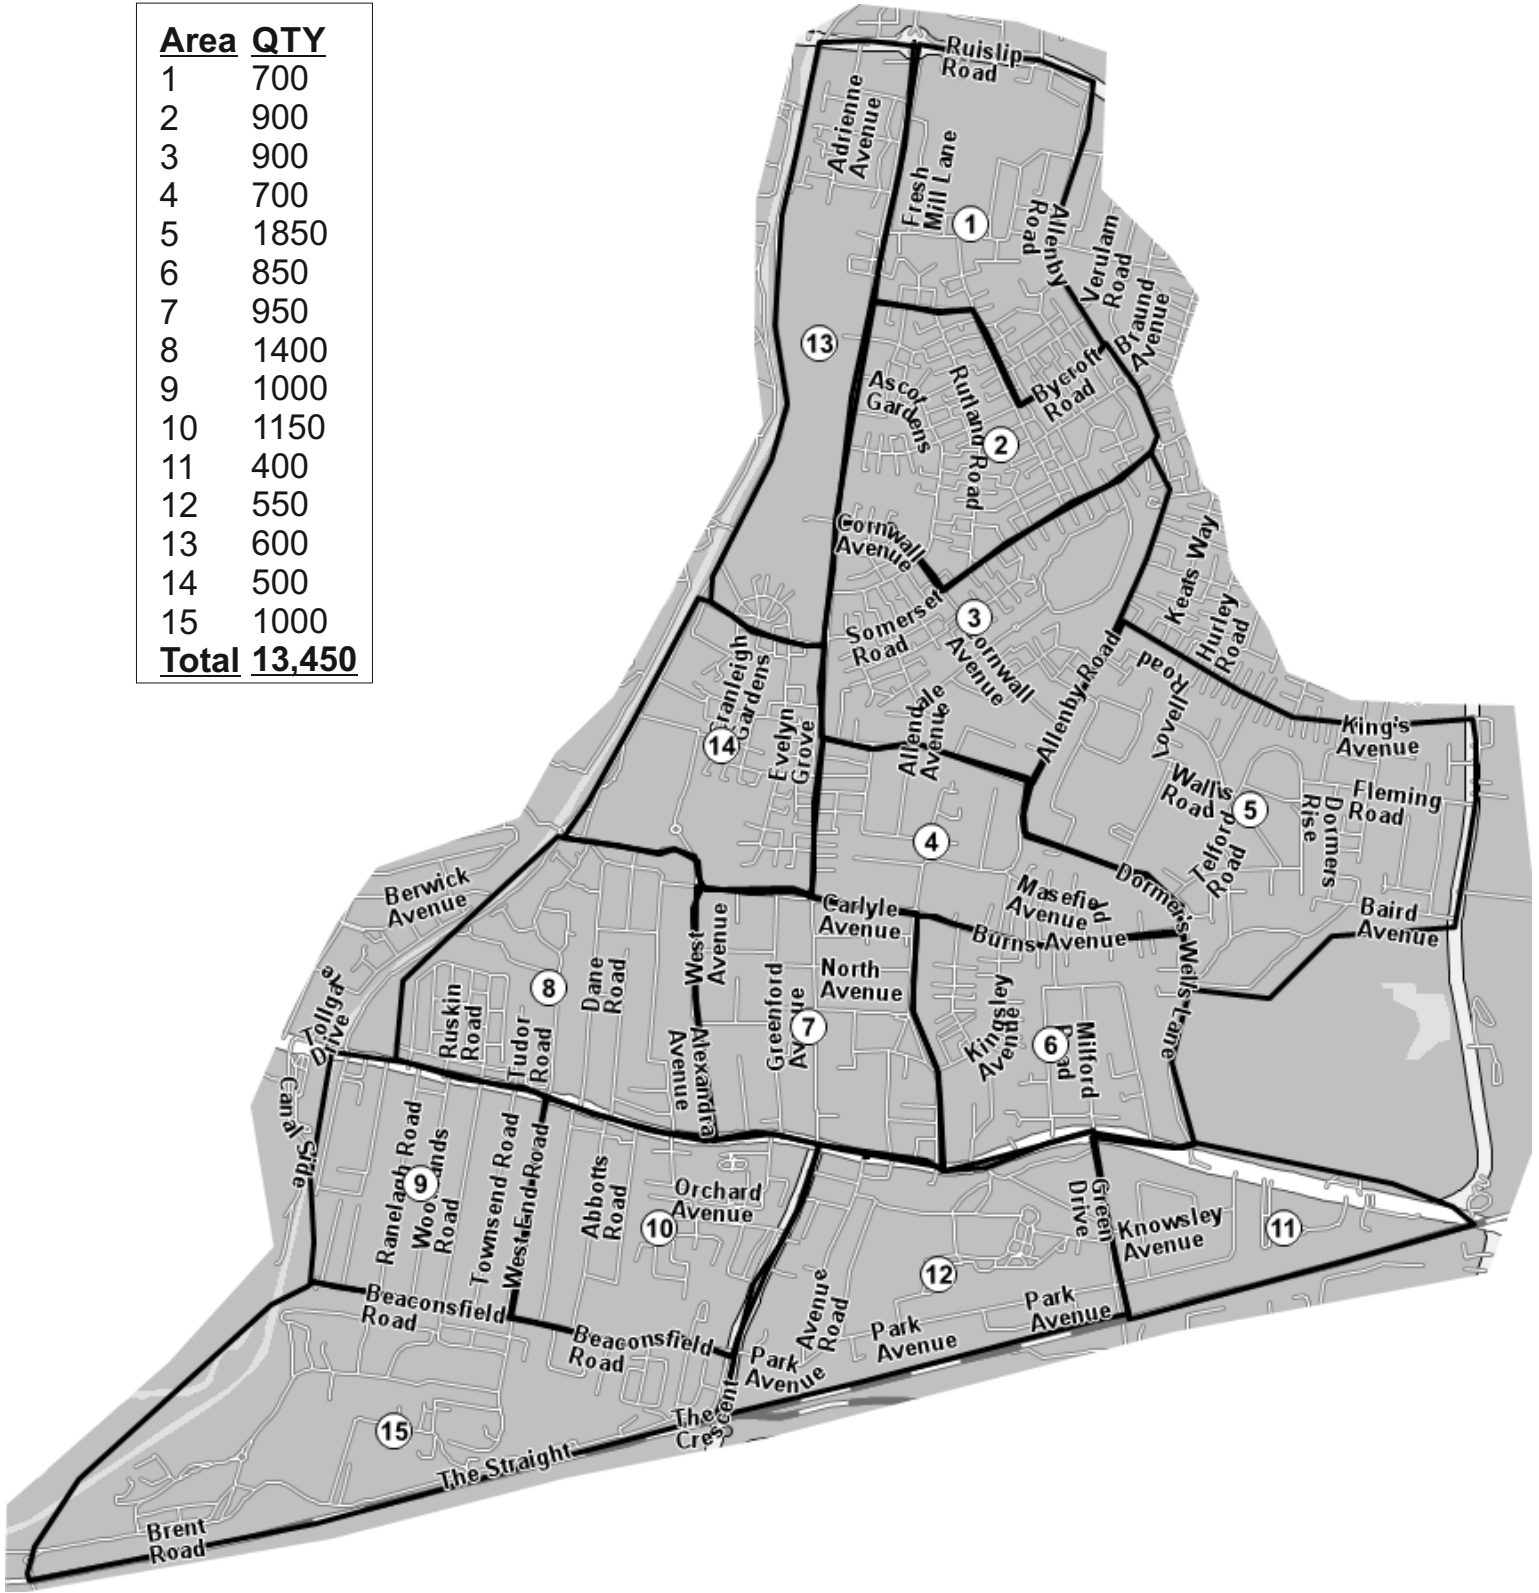

UB1

Inc: Southall

Area	QTY
1	700
2	900
3	900
4	700
5	1850
6	850
7	950
8	1400
9	1000
10	1150
11	400
12	550
13	600
14	500
15	1000
Total	13,450

DOR-2-DOR™ DOR-DROPZ™ POST-PEOPLE™ are trademarks.
 DOR-2-DOR™ is a franchise all offices are owned and operated independently under licence.