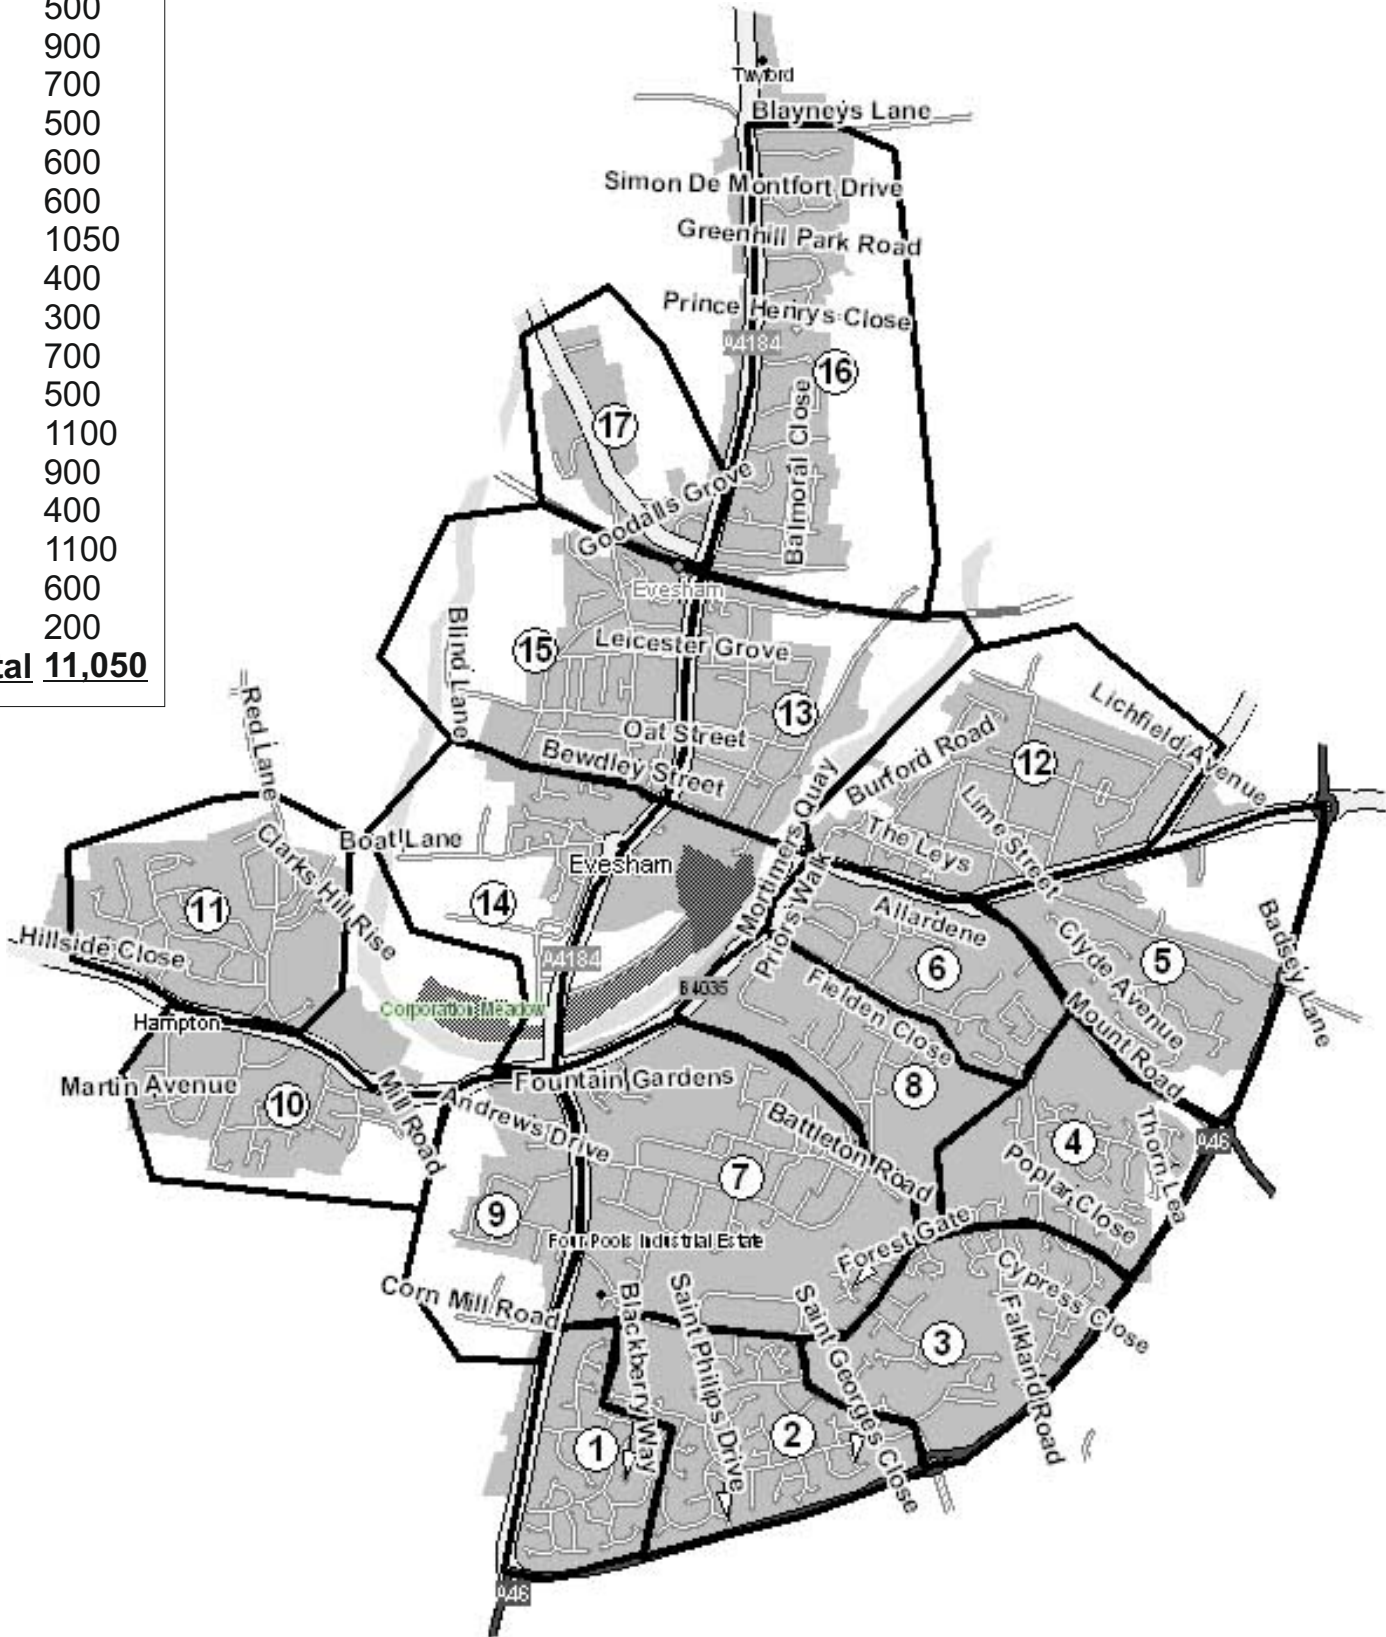

WR11

Inc: Evesham

Area	QTY
1	500
2	900
3	700
4	500
5	600
6	600
7	1050
8	400
9	300
10	700
11	500
12	1100
13	900
14	400
15	1100
16	600
17	200
Total	11,050

DOR-2-DOR™ DOR-DROPZ™ POST-PEOPLE™ are trademarks.
DOR-2-DOR™ is a franchise all offices are owned and operated independently under licence.