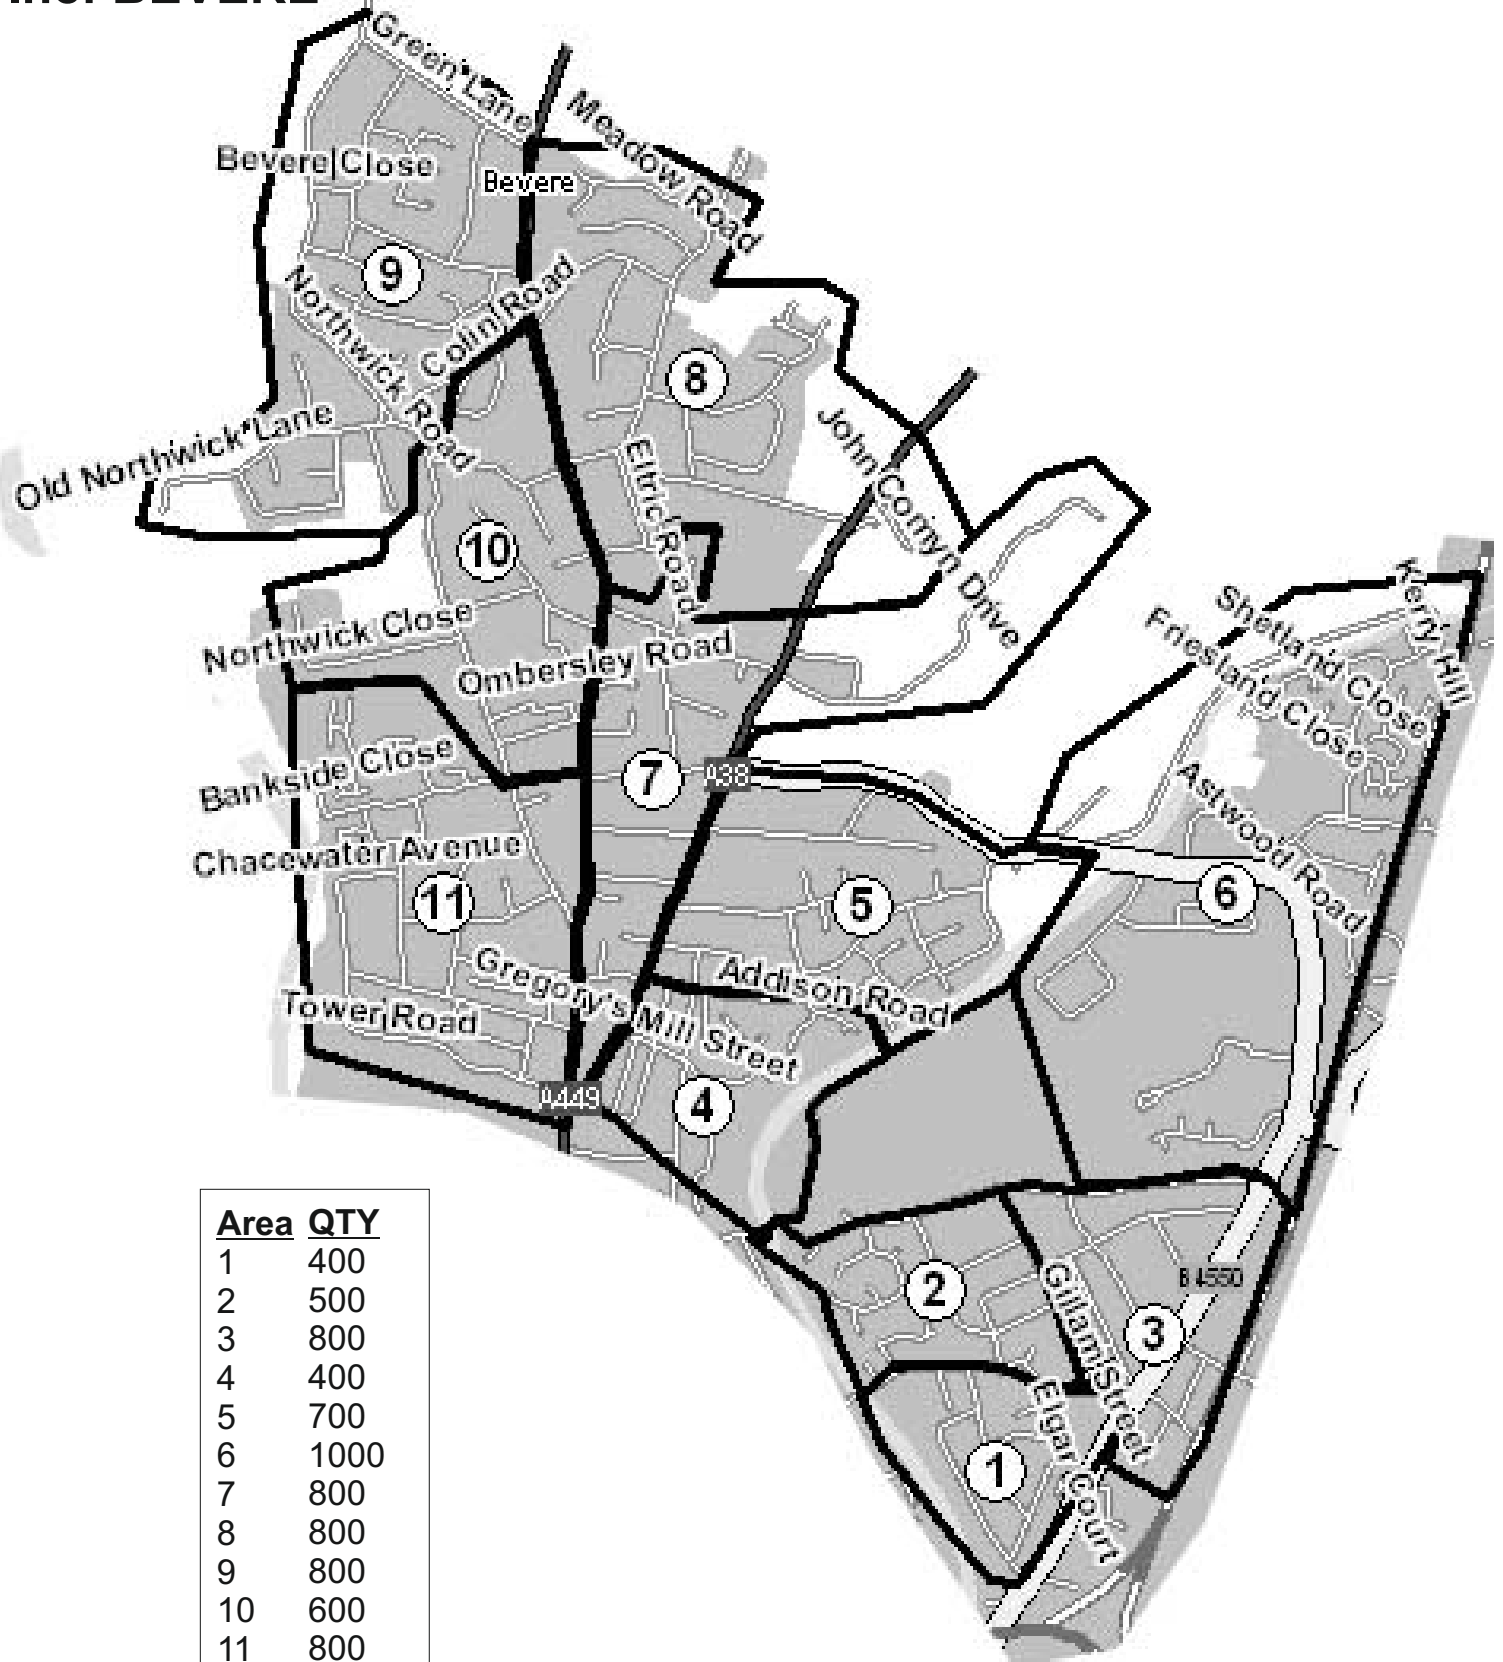

WR3

Inc: BEVERE

Area	QTY
1	400
2	500
3	800
4	400
5	700
6	1000
7	800
8	800
9	800
10	600
11	800
Total	7,600

DOR-2-DOR™ DOR-DROPZ™ POST-PEOPLE™ are trademarks.
DOR-2-DOR™ is a franchise all offices are owned and operated independently under licence.