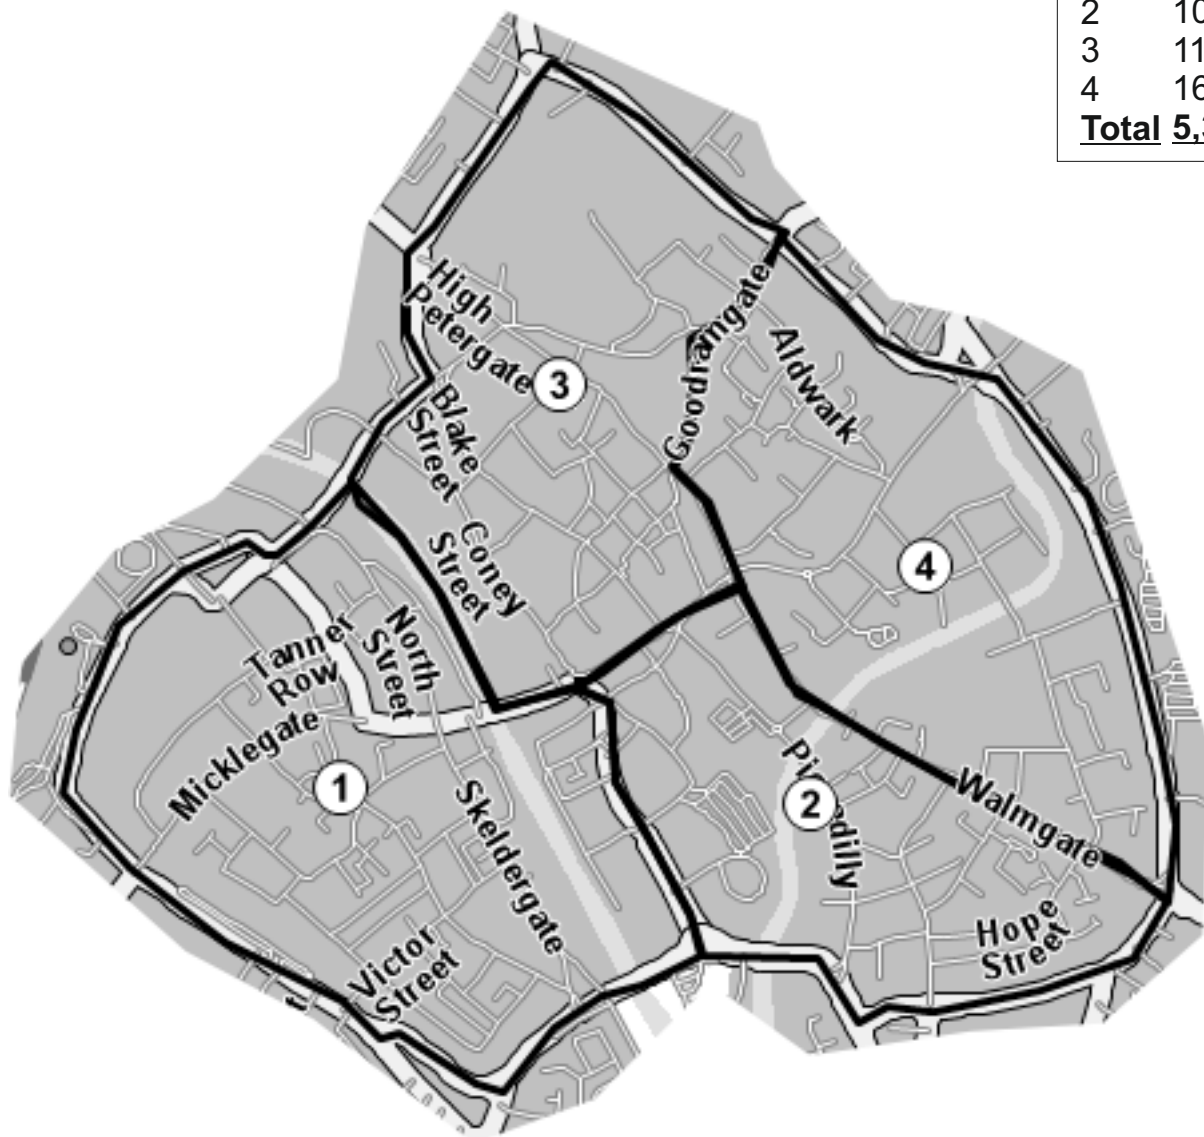

YO1

Inc: YORK - City Centre (within City Walls)

Area	QTY
1	1600
2	1000
3	1100
4	1600
Total	5,300

DOR-2-DOR™ TRAK2DOR™ POST-PEOPLE™ are trademarks.
DOR-2-DOR™ is a franchise all offices are owned and operated independently under licence.